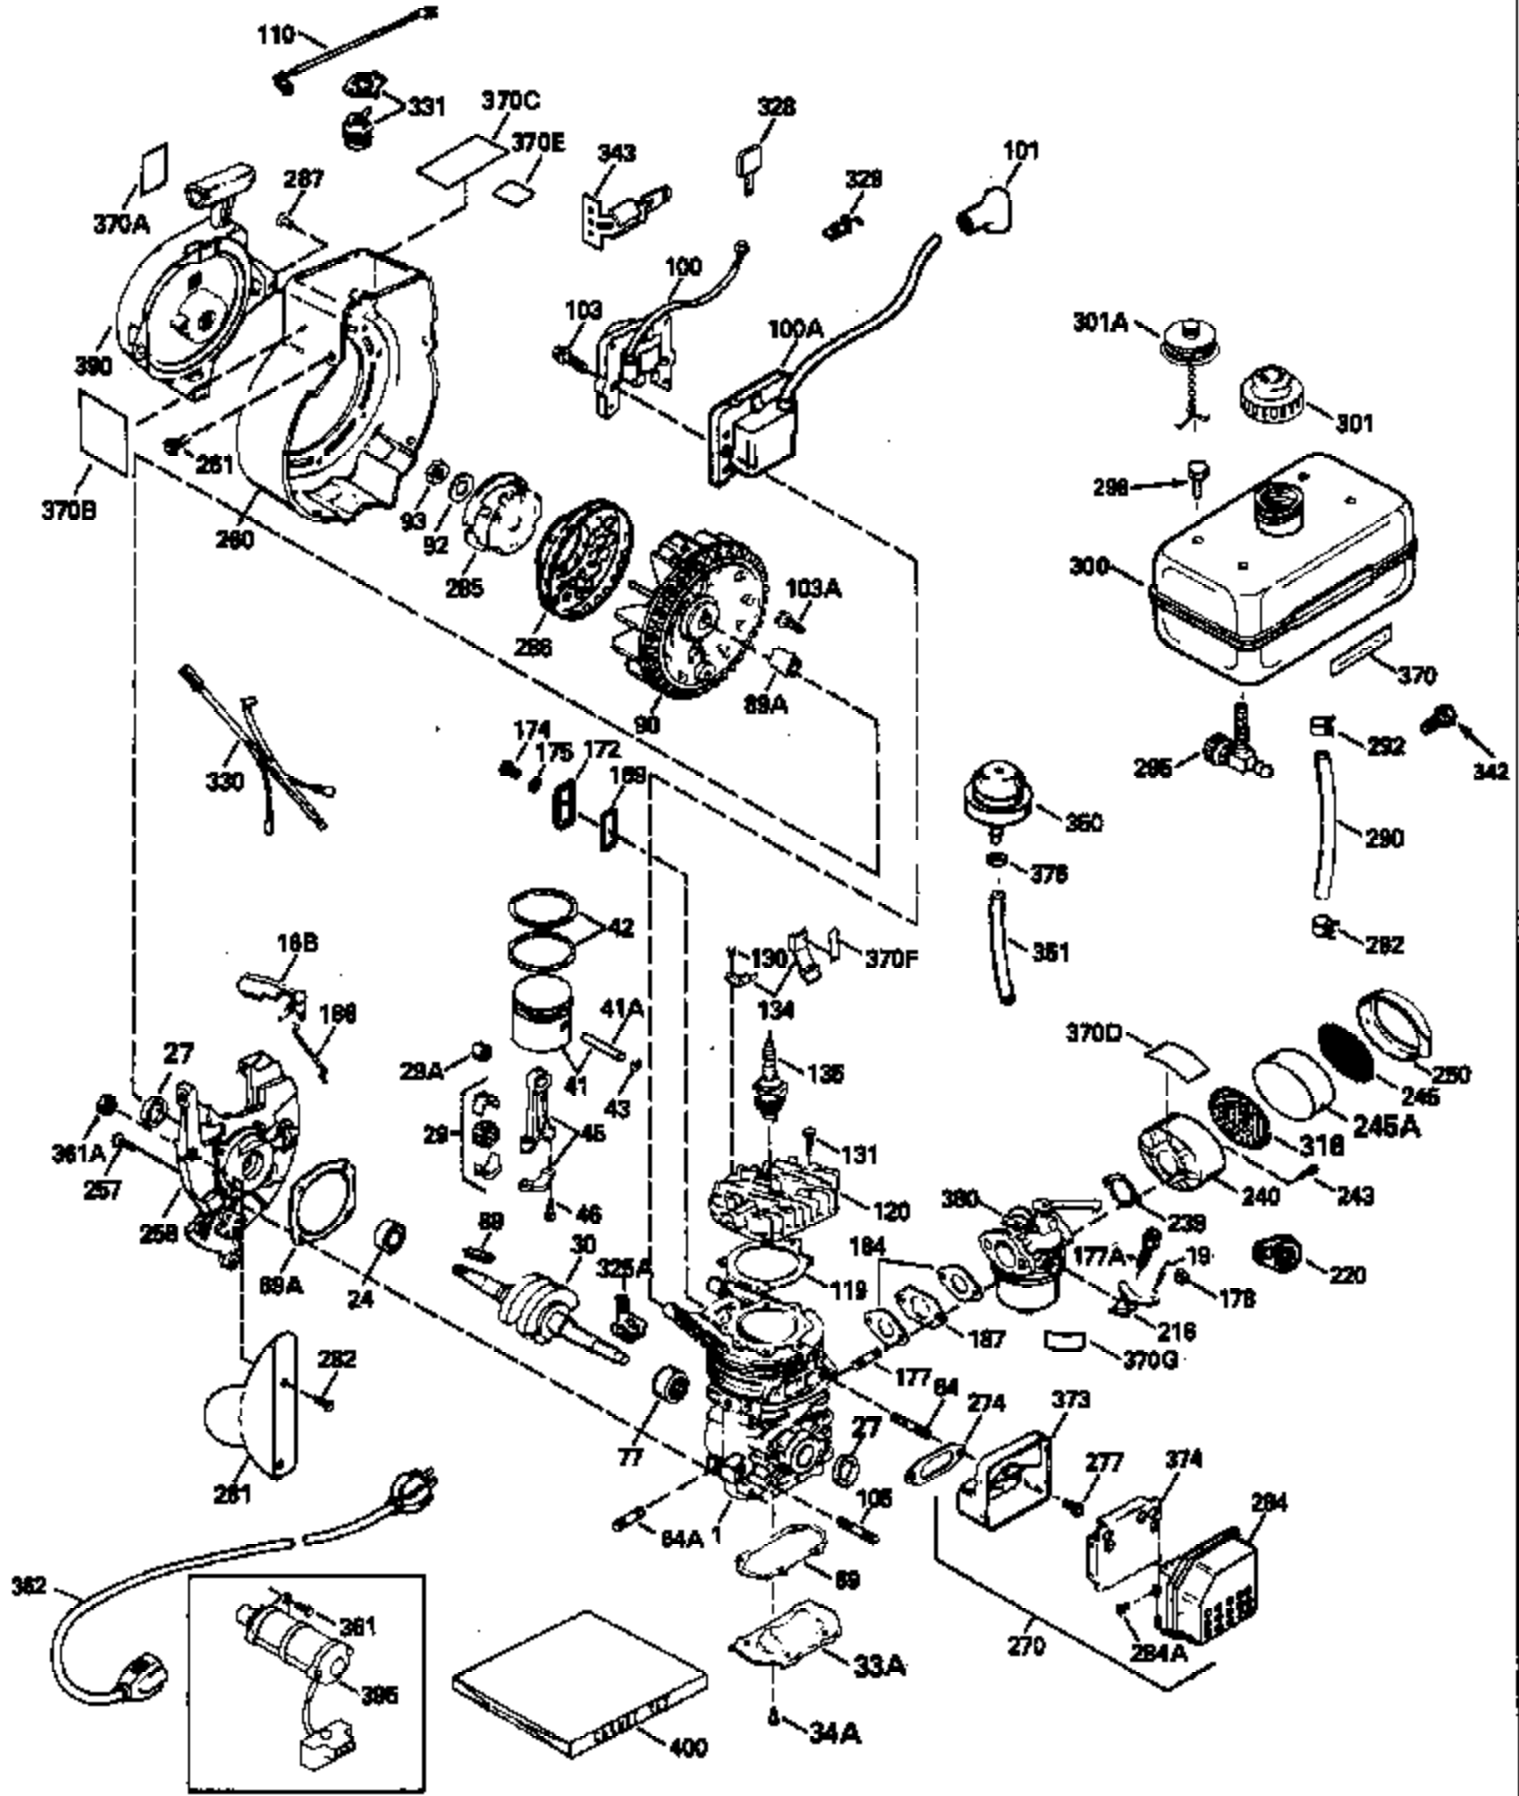

ILLUSTRATION SHOWS TYPICAL PARTS ONLY. ORDER BY PART NUMBER. PARTS NOT LISTED ARE SUPPLIED BY OEM.

Ref #	Part Number	Qty	Description
	1		Cylinder (Order s/b if replacement is req.)
16B	490291A		Air Vane
19	570646		Extension Spring
24	530110		Ball Bearing
27	510319		Oil Seal
29A	530104A		Cartridge Bearing
29	530150		Needle Bearing & Liner Set (37 needle s)
30	290607		Crankshaft
33A	570644		Cover Plate
34A	650579		Screw, Torx T-25, 10-24 x 1/2"
41	310283A		Piston & Pin Assy. (Incl. 43)
42	310190		Ring Set
43	310167		Piston Pin Retaining Ring
45	310235B		Connecting Rod Assy. (Incl. 29, 29A & 46)
46	650633		Connecting Rod Bolt
69	510323A		* Cover Plate Gasket
69A	510292A		* Cylinder Cover Gasket
77	530105		Cartridge Bearing
89A	611032		Adapter Sleeve
90	611066		Flywheel
92	650815		Belleville Washer
93	650390		Flywheel Nut
100A	34443A		Solid State Ignition (Incl. 101)
101	610118		Spark Plug Cover
103	650814		Screw, Torx T-15, 10-24 x 1"
119	510274A		* Cylinder Head Gasket
120	250240B		Cylinder Head
131	650477		Screw, Torx T-30, 1/4-20 x 3/4"
135	611049		Resistor Spark Plug (RCJ-8Y)
169	510325A		* Cover Gasket
172	570647		Compression Release Cover
174	650579		Screw, Torx T-25, 10-24 x 1/2"
175	650838		Washer, No. 10
177A	650959		Screw, 1/4-20 x 1"
184	510326A		* Carburetor Gasket
186	490294		Governor Link
187	570438A		Spacer
216	570645		R.P.M. Adjusting Lever
257	650911		Screw, Torx T-30, 1/4-20 x 5/8"
258	350422		Blower Housing Base (Incl. 27)
260	350437		Blower Housing
261	650737		Screw, 1/4-20 x 1/2"
270	390263B		Muffler Assy.(Incl.277,284,284A,373,3 74) NOTE: Muffler Assembly 390263B has been replaced by the new onepiece muffler, Ref. 275.
274	510207A		* Exhaust Gasket
277	650911		Screw, Torx T-30, 1/4-20 x 5/8"
284	390267		Muffler Cover NOTE: This muffler cover has been replaced by the new one piecemuffler, Ref. #s 275, 275A or 275B.
284A	650578		Screw, 8-18 x 3/8"
285	590551		Starter Cup
287			Pop Rivet (3/16" dia.)(Purchase local ly)
330	611164A		Wire Harness
350	570629A		Primer Bulb
351	32180C		Primer Line
361	650909		Screw, Torx T-30, 1/4-20 x 7/8"
361A	650742		Nut & Lock Washer, 6-32