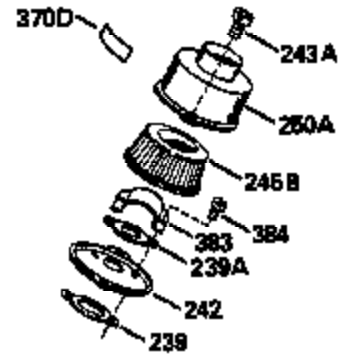

ILLUSTRATION SHOWS TYPICAL PARTS ONLY. ORDER BY PART NUMBER. PARTS NOT LISTED ARE SUPPLIED BY OEM.

Ref #	Part Number	Qty	Description
239A	35815		Air Cleaner Gasket (.031" thick)
287A	650926		Screw, 8-32 x 21/64"
325	29443		Wire Clip
350	570629A		Primer Bulb
383	570434		Air Baffle
384	650229		Screw, Torx T-25, 10-32 x 3/8"
390A	590652		Rewind Starter (Refer to Division 5, Section C, page 34 or Fiche 27A, Grid G-10for breakdown)
422	730227A		2-Cycle Oil (8 oz.)