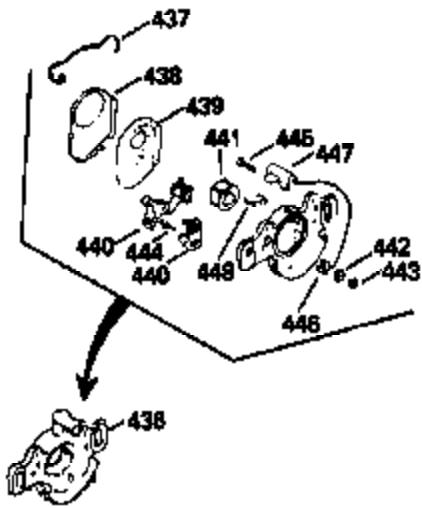

Ref #	Part Number	Qty	Description
	1		Cylinder (Order s/b if replacement is req.)
16B	490291A		Air Vane
19	570646		Extension Spring
24	530110		Ball Bearing
27	510319		Oil Seal
29A	530104A		Cartridge Bearing
29	530150		Needle Bearing & Liner Set (37 needle s)
30	290607		Crankshaft
33A	570644		Cover Plate
34A	650579		Screw, Torx T-25, 10-24 x 1/2"
41	310283A		Piston & Pin Assy. (Incl. 43)
42	310190		Ring Set
43	310167		Piston Pin Retaining Ring
45	310235B		Connecting Rod Assy. (Incl. 29, 29A & 46)
46	650633		Connecting Rod Bolt
69	510323A		* Cover Plate Gasket
69A	510292A		* Cylinder Cover Gasket
77	530105		Cartridge Bearing
89A	611032		Adapter Sleeve
90	611066		Flywheel
92	650815		Belleville Washer
93	650390		Flywheel Nut
100A	34443A		Solid State Ignition (Incl. 101)
101	610118		Spark Plug Cover
103	650814		Screw, Torx T-15, 10-24 x 1"
119	510274A		* Cylinder Head Gasket
120	250240B		Cylinder Head
131	650477		Screw, Torx T-30, 1/4-20 x 3/4"
135	611049		Resistor Spark Plug (RCJ-8Y)
169	510325A		* Cover Gasket
172	570647		Compression Release Cover
174	650579		Screw, Torx T-25, 10-24 x 1/2"
175	650838		Washer, No. 10
177A	650959		Screw, 1/4-20 x 1"
184	510326A		* Carburetor Gasket
186	490294		Governor Link
187	570438A		Spacer
216	570645		R.P.M. Adjusting Lever
257	650911		Screw, Torx T-30, 1/4-20 x 5/8"
258	350422		Blower Housing Base (Incl. 27)
260	350437		Blower Housing
261	650737		Screw, 1/4-20 x 1/2"
274	510207A		* Exhaust Gasket
285	590551		Starter Cup
287			Pop Rivet (3/16" dia.)(Purchase local ly)
330	611164A		Wire Harness
350	570629A		Primer Bulb
351	32180C		Primer Line
361A	650742		Nut & Lock Washer, 6-32
361	650909		Screw, Torx T-30, 1/4-20 x 7/8"
362	32450B		Extension Cord (10'6")
370C	35977		Caution Decal
380	632410		Carburetor (Incl. 184) (Refer to Division 5, Section A, page A1-38 or Fiche 27A, Grid F-3 for breakdown)
395	590556		Electric Starter Motor Kit (120 Volt) (590571 Electric Starter Motor Kit is CSA approved)
400	510324B		* Gasket Set (Incl. items marked *)

ILLUSTRATION SHOWS TYPICAL PARTS ONLY. ORDER BY PART NUMBER. PARTS NOT LISTED ARE SUPPLIED BY OEM.