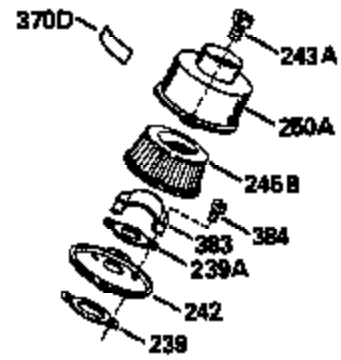

Ref #	Part Number	Qty	Description
	1		Cylinder (Order s/b if replacement is req.)
16B	490291A		Air Vane
19	570646		Extension Spring
24	530110		Ball Bearing
27	510319		Oil Seal
29A	530104A		Cartridge Bearing
29	530150		Needle Bearing & Liner Set (37 needle s)
30	290607		Crankshaft
33A	570644		Cover Plate
34A	650579		Screw, Torx T-25, 10-24 x 1/2"
41	310283A		Piston & Pin Assy. (Incl. 43)
42	310190		Ring Set
43	310167		Piston Pin Retaining Ring
45	310235B		Connecting Rod Assy. (Incl. 29, 29A & 46)
46	650633		Connecting Rod Bolt
69	510323A		* Cover Plate Gasket
69A	510292A		* Cylinder Cover Gasket
77	530105		Cartridge Bearing
89A	611032		Adapter Sleeve
90	611066		Flywheel
92	650815		Belleville Washer
93	650390		Flywheel Nut
100A	34443A		Solid State Ignition (Incl. 101)
101	610118		Spark Plug Cover
103	650814		Screw, Torx T-15, 10-24 x 1"
119	510274A		* Cylinder Head Gasket
120	250240B		Cylinder Head
131	650477		Screw, Torx T-30, 1/4-20 x 3/4"
135	611049		Resistor Spark Plug (RCJ-8Y)
169	510325A		* Cover Gasket
172	570647		Compression Release Cover
174	650579		Screw, Torx T-25, 10-24 x 1/2"
175	650838		Washer, No. 10
177A	650959		Screw, 1/4-20 x 1"
184	510326A		* Carburetor Gasket
186	490294		Governor Link
187	570438A		Spacer
216	570645		R.P.M. Adjusting Lever
257	650911		Screw, Torx T-30, 1/4-20 x 5/8"
258	350422		Blower Housing Base (Incl. 27)
260	350437		Blower Housing
261	650737		Screw, 1/4-20 x 1/2"
274	510207A		* Exhaust Gasket
285	590551		Starter Cup
287			Pop Rivet (3/16" dia.)(Purchase local ly)
330	611164A		Wire Harness
350	570629A		Primer Bulb
351	32180C		Primer Line
361A	650742		Nut & Lock Washer, 6-32
361	650909		Screw, Torx T-30, 1/4-20 x 7/8"
362	32450B		Extension Cord (10'6")
370C	35977		Caution Decal
380	632410		Carburetor (Incl. 184) (Refer to Division 5, Section A, page A1-38 or Fiche 27A, Grid F-3 for breakdown)
395	590556		Electric Starter Motor Kit (120 Volt) (590571 Electric Starter Motor Kit is CSA approved)
400	510324B		* Gasket Set (Incl. items marked *)

ILLUSTRATION SHOWS TYPICAL PARTS ONLY. ORDER BY PART NUMBER. PARTS NOT LISTED ARE SUPPLIED BY OEM.