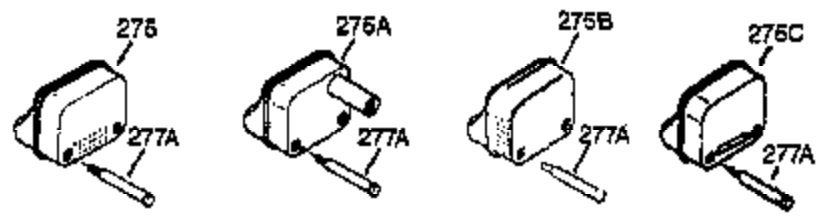

Ref #	Part Number	Qty	Description
239	35815	1	Air Cleaner Gasket
275	390330	1	Muffler (Incl. 274 & 277)
383	570434	1	Spit Cup
384	650229	2	Screw, Torx T-25, 10-32 x 3/8"
420	730227A	1	2-Cycle Oil (8 oz.)