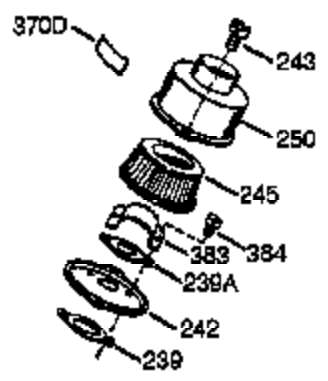

Ref #	Part Number	Qty	Description
239	35815	1	Air Cleaner Gasket
275	390330	1	Muffler (Incl. 274 & 277)
383	570434	1	Spit Cup
384	650229	2	Screw, Torx T-25, 10-32 x 3/8"
420	730227A	1	2-Cycle Oil (8 oz.)