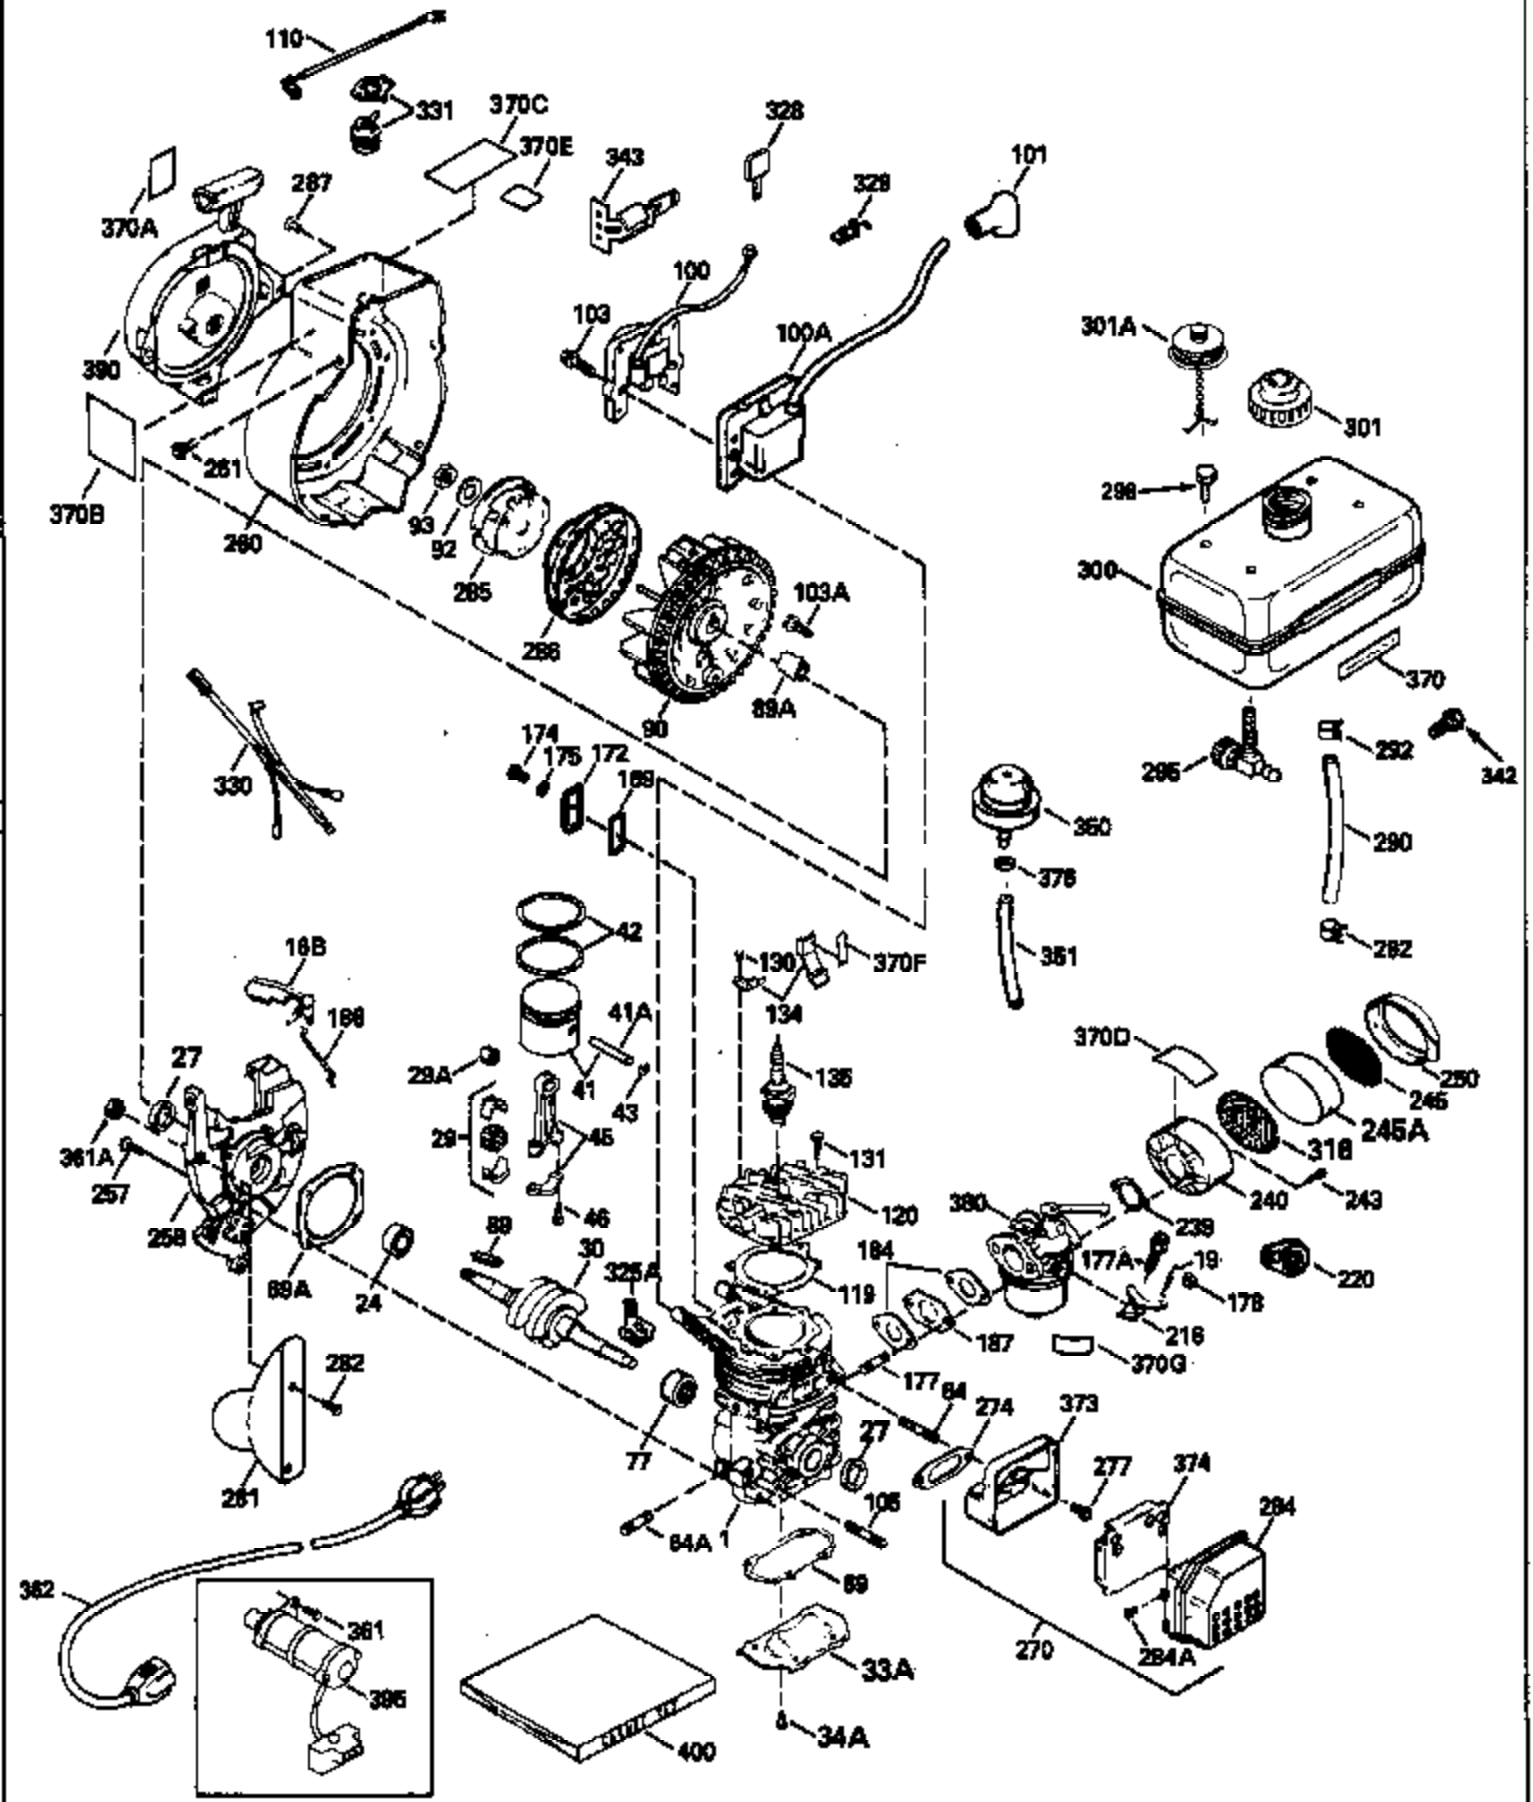

ILLUSTRATION SHOWS TYPICAL PARTS ONLY. ORDER BY PART NUMBER. PARTS NOT LISTED ARE SUPPLIED BY OEM.

Ref #	Part Number	Qty	Description
	1		Cylinder (Order s/b if replacement is req.)
16B	490291A		Air Vane
19	570646		Extension Spring
24	530110		Ball Bearing
27	510319		Oil Seal
29A	530104A		Cartridge Bearing
29	530150		Needle Bearing & Liner Set (37 needle s)
30	290609		Crankshaft
33A	570644		Cover Plate
34A	650579		Screw, Torx T-25, 10-24 x 1/2"
41	310283A		Piston & Pin Assy. (Incl. 43)
42	310190		Ring Set
43	310167		Piston Pin Retaining Ring
45	310235B		Connecting Rod Assy. (Incl. 29, 29A & 46)
46	650633		Connecting Rod Bolt
69	510323A		* Cover Plate Gasket
69A	510292A		* Cylinder Cover Gasket
77	530105		Cartridge Bearing
89A	611032		Adapter Sleeve
90	611066		Flywheel
92	650815		Belleville Washer
93	650390		Flywheel Nut
100A	34443A		Solid State Ignition (Incl. 101)
101	610118		Spark Plug Cover
103	650814		Screw, Torx T-15, 10-24 x 1"
110	611141		Ground Wire
119	510274A		* Cylinder Head Gasket
120	250240B		Cylinder Head
131	650477		Screw, Torx T-30, 1/4-20 x 3/4"
135	611049		Resistor Spark Plug (RCJ-8Y)
169	510325A		* Cover Gasket
172	570647		Compression Release Cover
174	650579		Screw, Torx T-25, 10-24 x 1/2"
175	650838		Washer, No. 10
177A	650959		Screw, 1/4-20 x 1"
184	510326A		* Carburetor Gasket
186	490294		Governor Link
187	570438A		Spacer
216	570645		R.P.M. Adjusting Lever
257	650911		Screw, Torx T-30, 1/4-20 x 5/8"
258	350422		Blower Housing Base (Incl. 27)
260	350440		Blower Housing
261	650737		Screw, 1/4-20 x 1/2"
270	390263B		Muffler Assy.(Incl.277,284,284A,373,3 74) NOTE: Muffler Assembly 390263B has been replaced by the new onepiece muffler, Ref. 275.
274	510207A		* Exhaust Gasket
277	650911		Screw, Torx T-30, 1/4-20 x 5/8"
284A	650578		Screw, 8-18 x 3/8"
284	390267		Muffler Cover NOTE: This muffler cover has been replaced by the new one piecemuffler, Ref. #s 275, 275A or 275B.
285	590551		Starter Cup
287			Pop Rivet (3/16" dia.)(Purchase local ly)
370C	35977		Caution Decal
373	390292A		Muffler Base
374	390272		Muffler Baffle