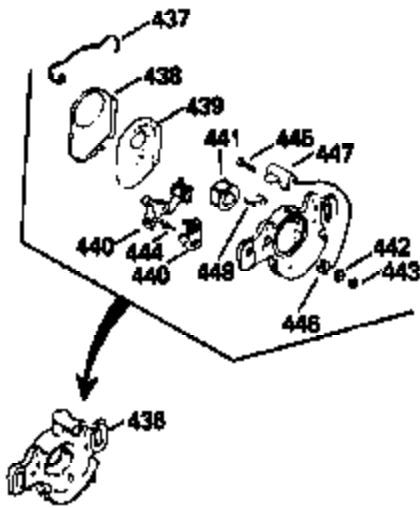

Ref #	Part Number	Qty	Description
380	632410		Carburetor (Incl. 184) (Refer to Division 5, Section A, page A1-38 or Fiche 27A, Grid F-3 for breakdown)
400	510324B		* Gasket Set (Incl. items marked *)

ILLUSTRATION SHOWS TYPICAL PARTS ONLY. ORDER BY PART NUMBER. PARTS NOT LISTED ARE SUPPLIED BY OEM.

Ref #	Part Number	Qty	Description
239A	35815		Air Cleaner Gasket (.031" thick)
287A	650926		Screw, 8-32 x 21/64"
325	29443		Wire Clip
383	570434		Air Baffle
384	650229		Screw, Torx T-25, 10-32 x 3/8"
390A	590652		Rewind Starter (Refer to Division 5, Section C, page 34 or Fiche 27A, Grid G-10for breakdown)
422	730227A		2-Cycle Oil (8 oz.)