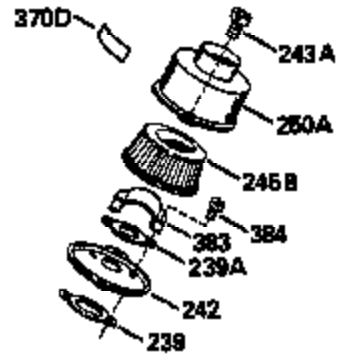

Ref #	Part Number	Qty	Description
380	632410		Carburetor (Incl. 184) (Refer to Division 5, Section A, page A1-38 or Fiche 27A, Grid F-3 for breakdown)
400	510324B		* Gasket Set (Incl. items marked *)

ILLUSTRATION SHOWS TYPICAL PARTS ONLY. ORDER BY PART NUMBER. PARTS NOT LISTED ARE SUPPLIED BY OEM.

Ref #	Part Number	Qty	Description
239A	35815		Air Cleaner Gasket (.031" thick)
287A	650926		Screw, 8-32 x 21/64"
325	29443		Wire Clip
383	570434		Air Baffle
384	650229		Screw, Torx T-25, 10-32 x 3/8"
390A	590652		Rewind Starter (Refer to Division 5, Section C, page 34 or Fiche 27A, Grid G-10for breakdown)
422	730227A		2-Cycle Oil (8 oz.)