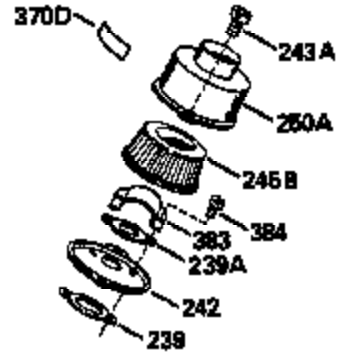

ILLUSTRATION SHOWS TYPICAL PARTS ONLY. ORDER BY PART NUMBER. PARTS NOT LISTED ARE SUPPLIED BY OEM.

Ref #	Part Number	Qty	Description
287A	650926		Screw, 8-32 x 21/64"
325	29443		Wire Clip
350	570629A		Primer Bulb
390A	590652		Rewind Starter (Refer to Division 5, Section C, page 34 or Fiche 27A, Grid G-10for breakdown)
422	730227A		2-Cycle Oil (8 oz.)