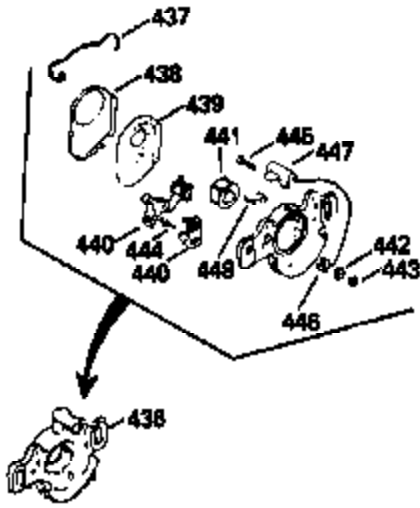

ILLUSTRATION SHOWS TYPICAL PARTS ONLY. ORDER BY PART NUMBER. PARTS NOT LISTED ARE SUPPLIED BY OEM.

Ref #	Part Number	Qty	Description
287A	650926		Screw, 8-32 x 21/64"
325	29443		Wire Clip
350	570629A		Primer Bulb
390A	590652		Rewind Starter (Refer to Division 5, Section C, page 34 or Fiche 27A, Grid G-10for breakdown)
422	730227A		2-Cycle Oil (8 oz.)