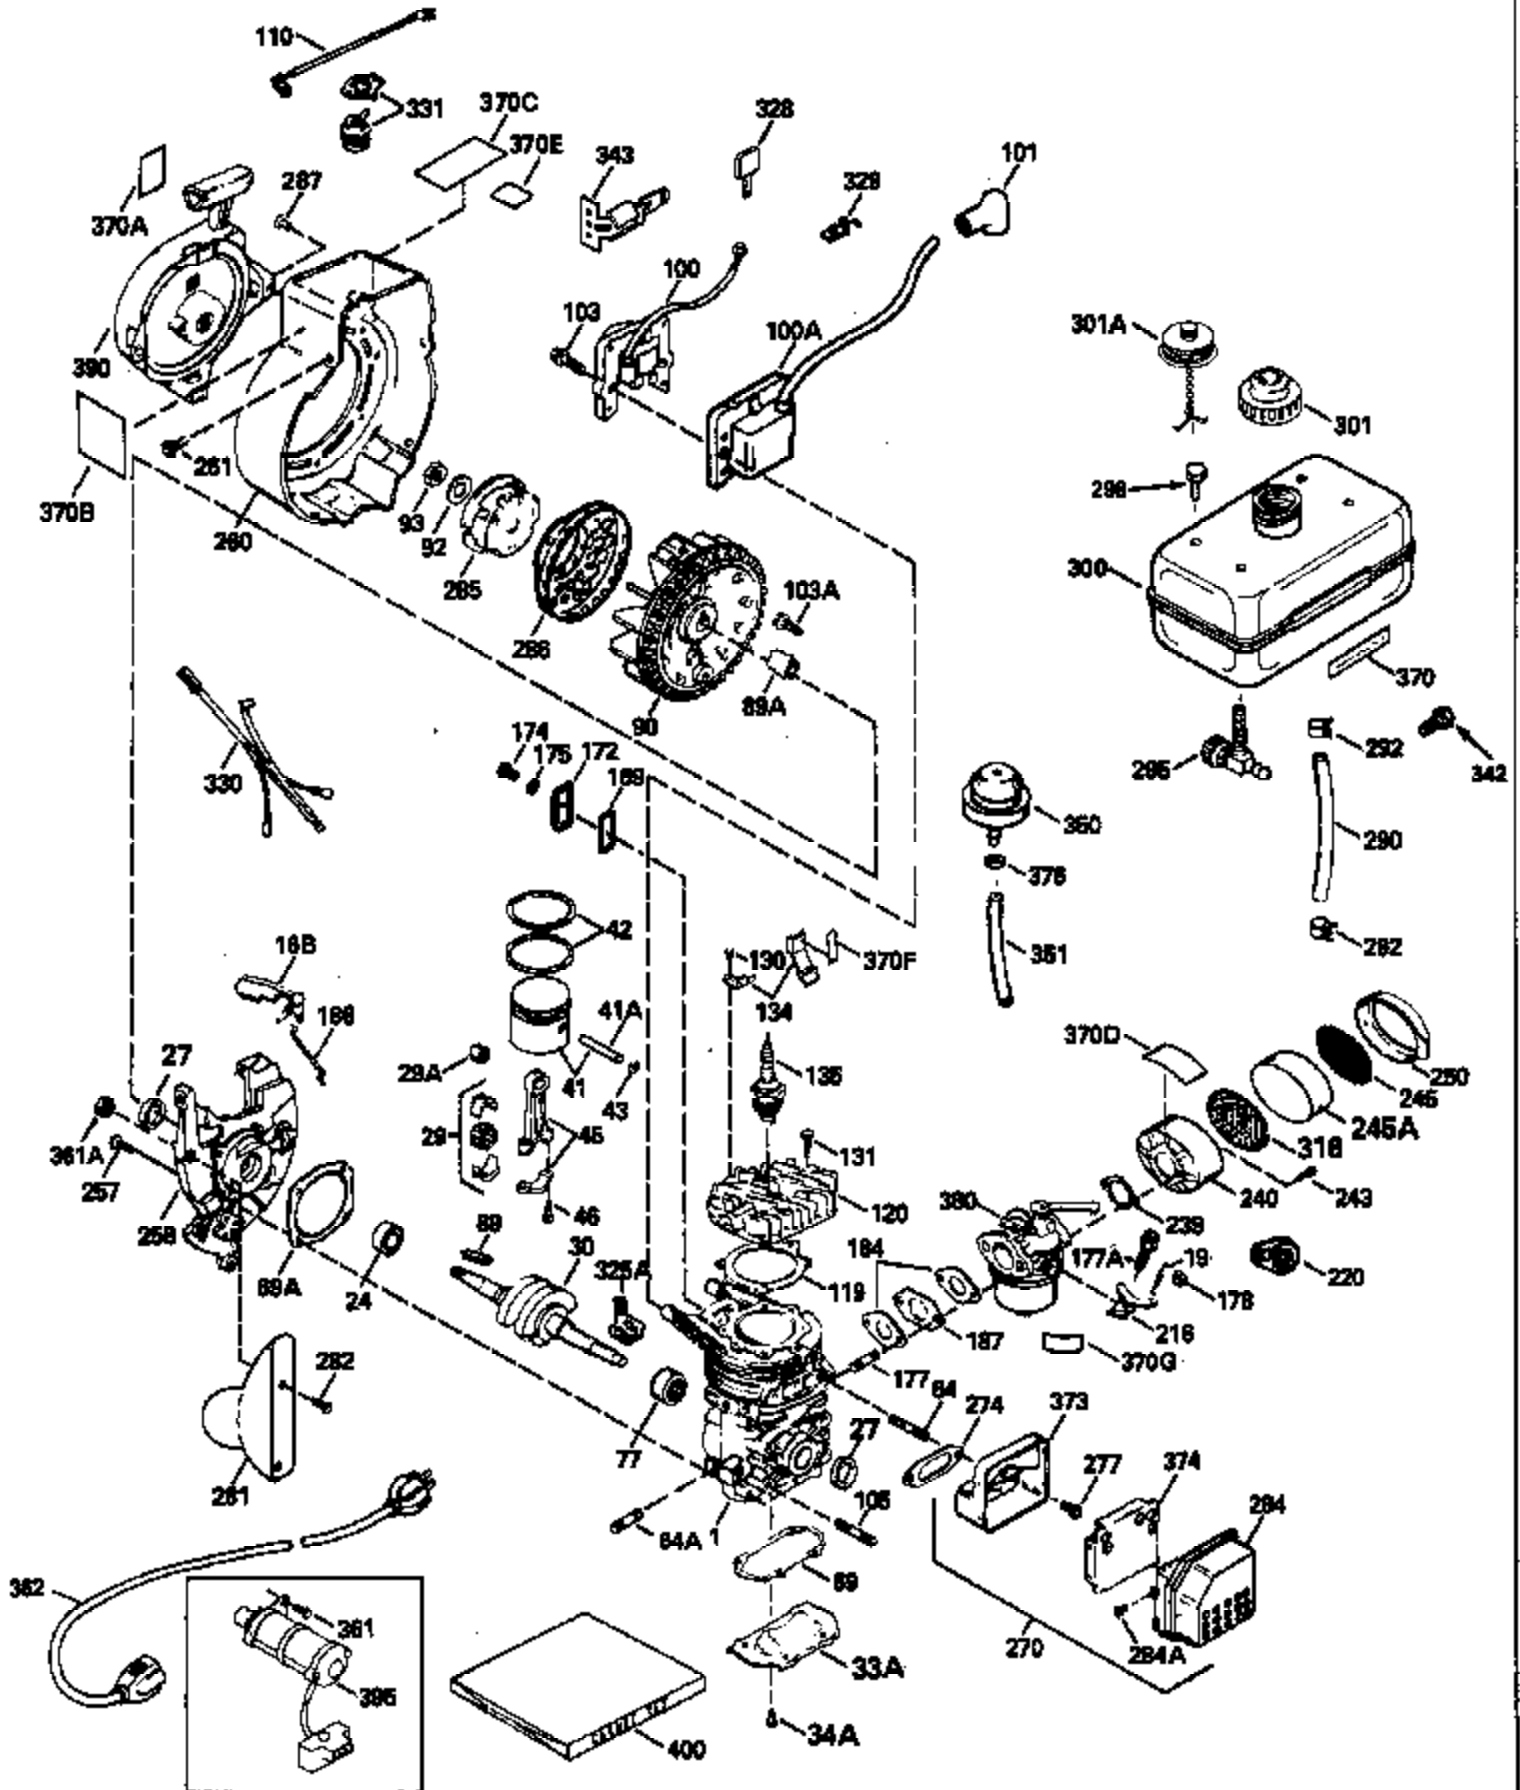

ILLUSTRATION SHOWS TYPICAL PARTS ONLY. ORDER BY PART NUMBER. PARTS NOT LISTED ARE SUPPLIED BY OEM.

Ref #	Part Number	Qty	Description
	1		Cylinder (Order s/b if replacement is req.)
16B	490291A		Air Vane
19	570646		Extension Spring
24	530110		Ball Bearing
27	510319		Oil Seal
29	530150		Needle Bearing & Liner Set (37 needle s)
29A	530104A		Cartridge Bearing
30	290602		Crankshaft
33A	570644		Cover Plate
34A	650579		Screw, Torx T-25, 10-24 x 1/2"
41	310283A		Piston & Pin Assy. (Incl. 43)
42	310190		Ring Set
43	310167		Piston Pin Retaining Ring
45	310235B		Connecting Rod Assy. (Incl. 29, 29A & 46)
46	650633		Connecting Rod Bolt
69A	510292A		* Cylinder Cover Gasket
69	510323A		* Cover Plate Gasket
77	530105		Cartridge Bearing
89A	611032		Adapter Sleeve
90	611112		Flywheel
92	650815		Belleville Washer
93	650390		Flywheel Nut
100A	34443A		Solid State Ignition (Incl. 101)
101	610118		Spark Plug Cover
103	650814		Screw, Torx T-15, 10-24 x 1"
105	650796		Stud, 5/16-18 x 1-1/4"
119	510274A		* Cylinder Head Gasket
120	250240B		Cylinder Head
131	650477		Screw, Torx T-30, 1/4-20 x 3/4"
135	611049		Resistor Spark Plug (RCJ-8Y)
169	510325A		* Cover Gasket
172	570647		Compression Release Cover
174	650579		Screw, Torx T-25, 10-24 x 1/2"
175	650838		Washer, No. 10
177A	650959		Screw, 1/4-20 x 1"
184	510326A		* Carburetor Gasket
186	490294		Governor Link
187	570438A		Spacer
216	570645		R.P.M. Adjusting Lever
257	650911		Screw, Torx T-30, 1/4-20 x 5/8"
258	350396		Blower Housing Base (Incl. 27)
260	350397		Blower Housing
261	650737		Screw, 1/4-20 x 1/2"
274	510207A		* Exhaust Gasket
277	650911		Screw, Torx T-30, 1/4-20 x 5/8"
284A	650578		Screw, 8-18 x 3/8"
284	390324		Muffler Cover NOTE: This muffler cover has been replaced by the new one piecemuffler, Ref. #'s 275, 275A & 275B.
285	590551		Starter Cup
287			Pop Rivet (3/16" dia.)(Purchase local ly)
330	611131A		Wire Harness
370C	35977		Caution Decal
373	390292A		Muffler Base
374	390272		Muffler Baffle
380	632552		Carburetor (Incl. 184) (Refer to Division 5, Section A, page A1-38 or Fiche 27A, Grid F-3 for breakdown)