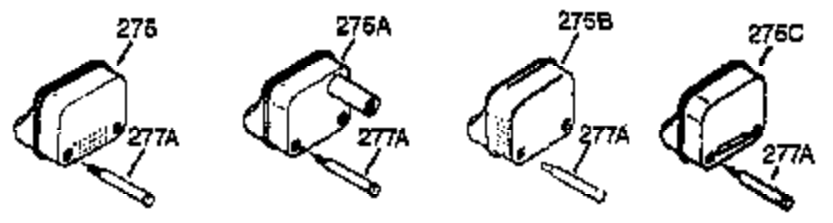

Ref #	Part Number	Qty	Description
239	35815	1	Air Cleaner Gasket
275	390332	1	Muffler (Incl. 274 & 277)
383	570434	1	Spit Cup
384	650229	2	Screw, Torx T-25, 10-32 x 3/8"
420	730227A	1	2-Cycle Oil (8 oz.)