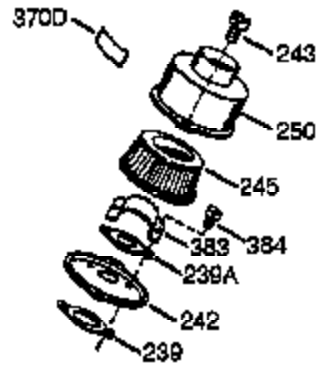

Ref #	Part Number	Qty	Description
	1 xxxxx	1	Cylinder (Order S/B if replacement is needed)
16B	490291A	1	Air Vane
19	570707	1	Extension Spring
24	530110	1	Ball Bearing
29	530150	1	Needle Bearing & Liner Set (37 Needle s)
29A	530104A	1	Cartridge Bearing
30	290602	1	Crankshaft
33A	570644	1	Cover Plate
34A	650579	4	Screw, Torx T-25, 10-24 x 1/2"
41	310283A	1	Piston & Pin Ass'y. (Incl. 43)
42	310190	2	Ring Set
43	310167	2	Piston Pin Retaining Ring
45	310235B	1	Connecting Rod Ass'y. (Incl. 29, 29A, & 46)
46	650633	4	Connecting Rod Bolt
69	510292A	1	* Cylinder Cover Gasket
69A	510323A	1	* Cover Plate Gasket
75	510319	2	Oil Seal
77	530105	1	Cartridge Bearing
89A	611032	1	Adapter Sleeve
90	611112	1	Flywheel
92	650815	1	Belleville Washer
93	650390	1	Flywheel Nut
100	34443A	1	Solid State Ignition (Incl. 101)
101	610118	1	Spark Plug Cover
103	650814	2	Screw, Torx T-15, 10-24 x 1"
105A	650796	4	Stud
119	510274A	1	* Cylinder Head Gasket
120	250240B	1	Cylinder Head
131	650477	5	Screw, Torx T-30, 1/4-20 x 3/4"
135	611049	1	Resistor Spark Plug (RCJ8Y)
163	650838	1	Washer
169	510325A	1	* Compression Release Cover Gasket
172A	570708	1	Compression Release Cover
174	650579	1	Screw, Torx T-25, 10-24 x 1/2"
177	650959	2	Screw, 5/32 Allen, 1/4-20 x 1"
184	510326A	2	* Carburetor Gasket
186	490322	1	Governor Link
187	570438A	1	Spacer
216	570645	1	R.P.M. Adjusting Lever
239	35815	1	Air Cleaner Gasket
257	650911	4	Screw, Torx T-30, 1/4-20 x 5/8"
258	350396	1	Blower Housing Base (Incl. 75)
260	350445	1	Blower Housing
261	650737	4	Screw, 1/4-20 x 1/2"
274	510207A	1	* Exhaust Gasket
277	650869	2	Screw, 1/4-20 x 2-3/4"
285	590551	1	Starter Cup
287	650926	3	Screw, 8-32 x 21/64"
325	29443	1	Wire Clip
330	611131A	1	Wire Harness
370	35977	1	Instruction Decal
380	632641	1	Carburetor (Incl. 184)
390	590652	1	Rewind Starter
400	510324B	1	* Gasket Set (Incl. items marked PK i n notes) Incl. (1) each of part #'s 510207A, 510274A, 510292A, 510323A, 510325A, 510326A, 510346A, and (2) of part # 510110A