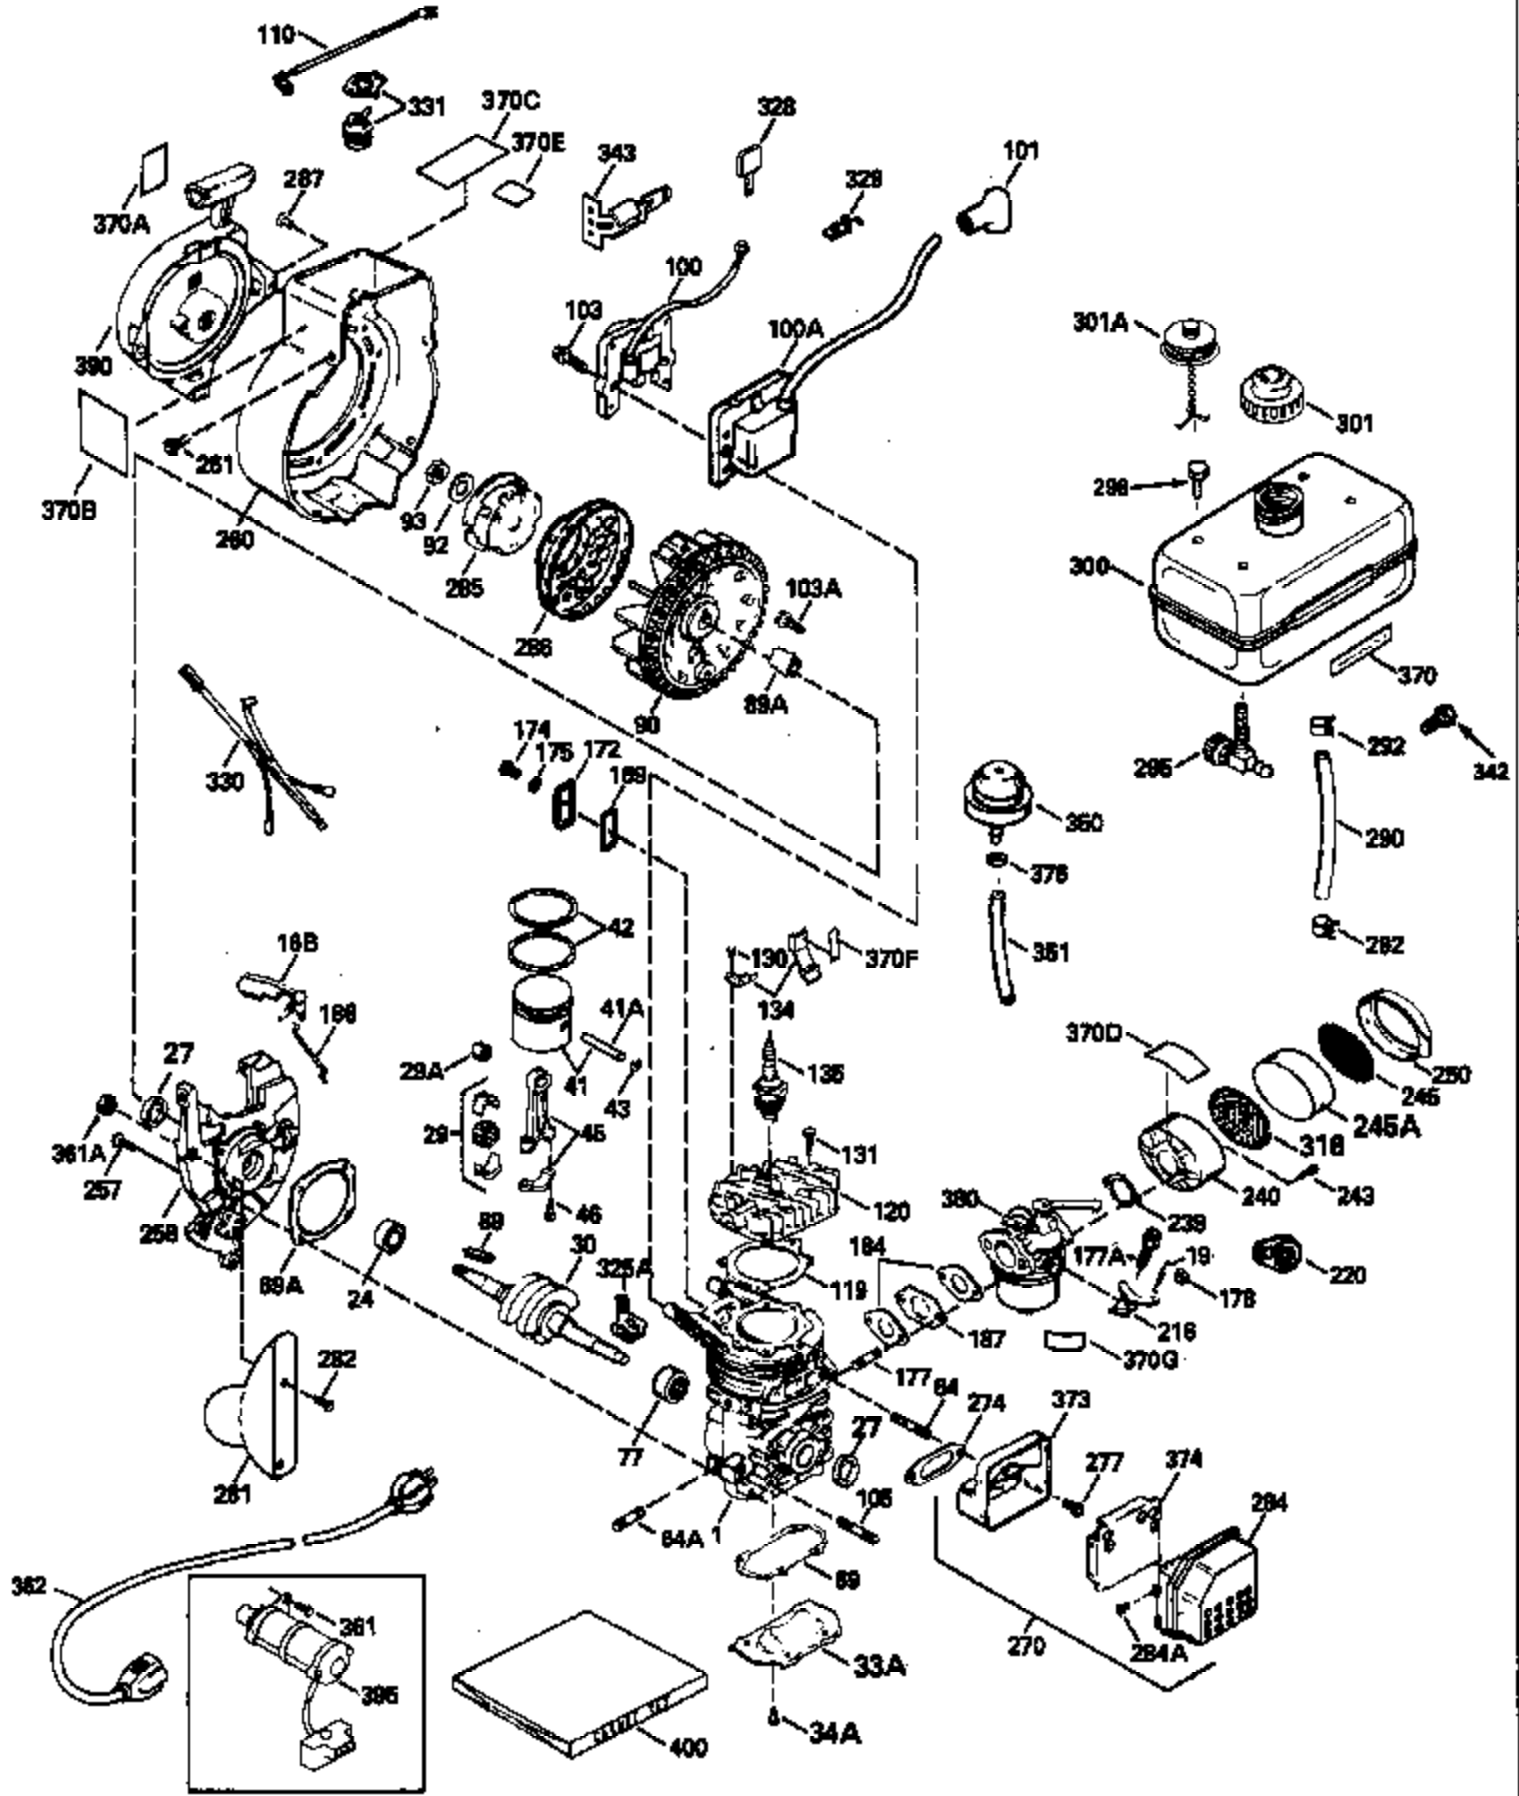

ILLUSTRATION SHOWS TYPICAL PARTS ONLY. ORDER BY PART NUMBER. PARTS NOT LISTED ARE SUPPLIED BY OEM.

Ref #	Part Number	Qty	Description
	1		Cylinder (Order s/b if replacement is req.)
16B	490291A		Air Vane
19	570646		Extension Spring
24	530110		Ball Bearing
27	510319		Oil Seal
29	530150		Needle Bearing & Liner Set (37 needle s)
29A	530104A		Cartridge Bearing
30	290602		Crankshaft
33A	570644		Cover Plate
34A	650579		Screw, Torx T-25, 10-24 x 1/2"
41	310283A		Piston & Pin Assy. (Incl. 43)
42	310190		Ring Set
43	310167		Piston Pin Retaining Ring
45	310235B		Connecting Rod Assy. (Incl. 29, 29A & 46)
46	650633		Connecting Rod Bolt
69A	510292A		* Cylinder Cover Gasket
69	510323A		* Cover Plate Gasket
77	530105		Cartridge Bearing
89A	611032		Adapter Sleeve
90	611066		Flywheel
92	650815		Belleville Washer
93	650390		Flywheel Nut
100A	34443A		Solid State Ignition (Incl. 101)
101	610118		Spark Plug Cover
103	650814		Screw, Torx T-15, 10-24 x 1"
105	650796		Stud, 5/16-18 x 1-1/4"
119	510274A		* Cylinder Head Gasket
120	250240B		Cylinder Head
131	650477		Screw, Torx T-30, 1/4-20 x 3/4"
135	611049		Resistor Spark Plug (RCJ-8Y)
169	510325A		* Cover Gasket
172	570647		Compression Release Cover
174	650579		Screw, Torx T-25, 10-24 x 1/2"
175	650838		Washer, No. 10
177A	650959		Screw, 1/4-20 x 1"
184	510326A		* Carburetor Gasket
186	490294		Governor Link
187	570438A		Spacer
216	570645		R.P.M. Adjusting Lever
257	650911		Screw, Torx T-30, 1/4-20 x 5/8"
258	350422		Blower Housing Base (Incl. 27)
260	350423		Blower Housing
261	650737		Screw, 1/4-20 x 1/2"
274	510207A		* Exhaust Gasket
277	650911		Screw, Torx T-30, 1/4-20 x 5/8"
284A	650578		Screw, 8-18 x 3/8"
284	390324		Muffler Cover NOTE: This muffler cover has been replaced by the new one piecemuffler, Ref. #'s 275, 275A & 275B.
285	590551		Starter Cup
287			Pop Rivet (3/16" dia.)(Purchase local ly)
330	611131A		Wire Harness
370C	35977		Caution Decal
373	390292A		Muffler Base
374	390272		Muffler Baffle
380	632552		Carburetor (Incl. 184) (Refer to Division 5, Section A, page A1-38 or Fiche 27A, Grid F-3 for breakdown)