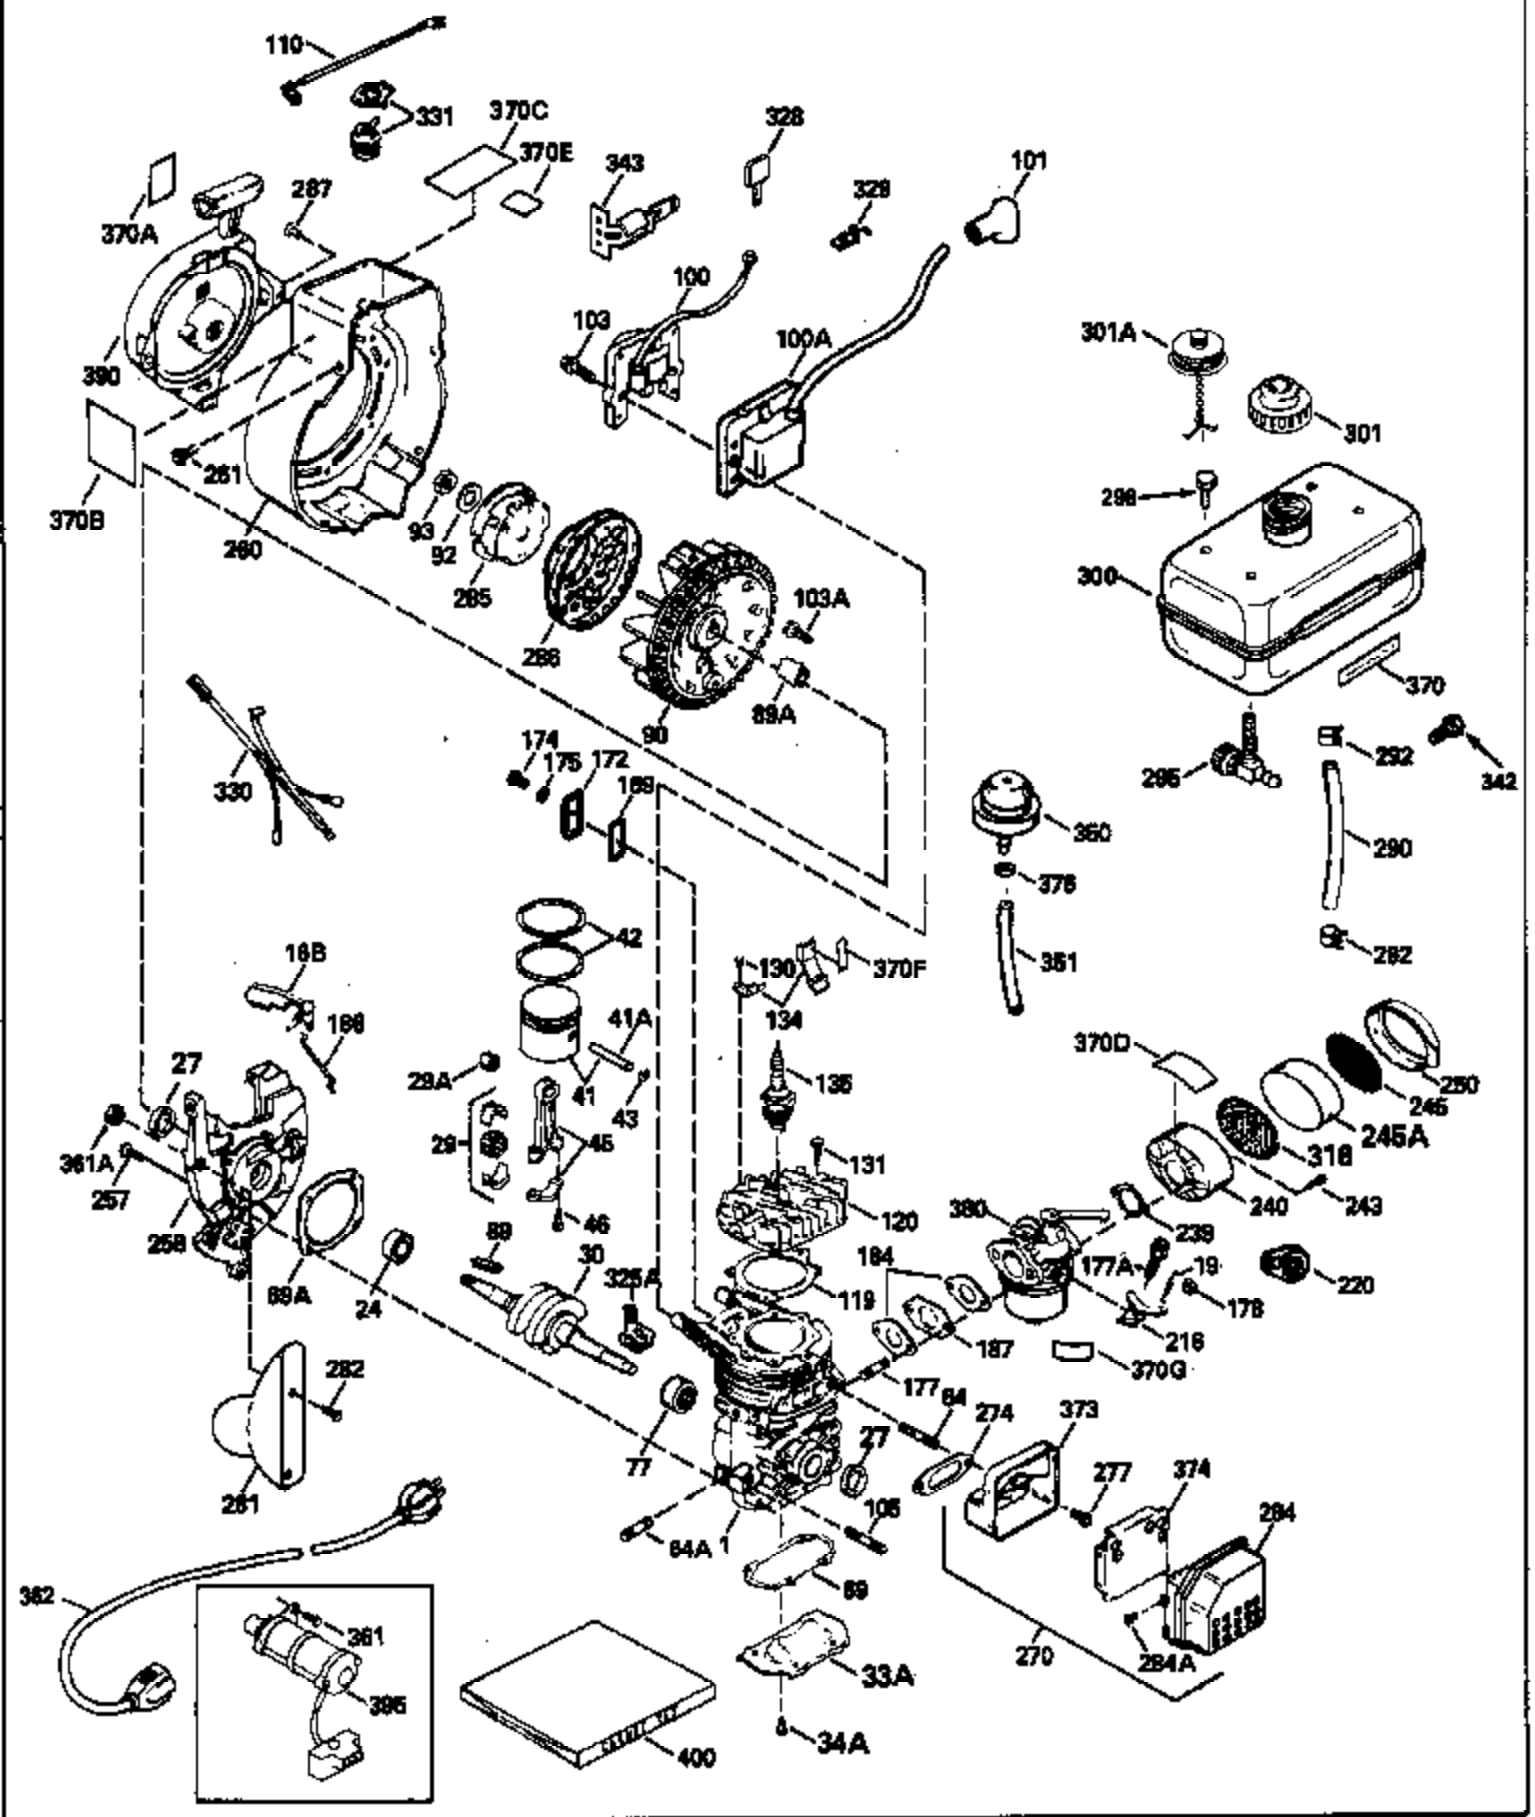

ILLUSTRATION SHOWS TYPICAL PARTS ONLY. ORDER BY PART NUMBER. PARTS NOT LISTED ARE SUPPLIED BY OEM.

Ref #	Part Number	Qty	Description
	1		Cylinder (Order s/b if replacement is req.)
16B	490291A		Air Vane
19	570646		Extension Spring
19	570707		Extension Spring
24	530110		Ball Bearing
27	510319		Oil Seal
29	530150		Needle Bearing & Liner Set (37 needle s)
29A	530104A		Cartridge Bearing
30	290602		Crankshaft
33A	570644		Cover Plate
34A	650579		Screw, Torx T-25, 10-24 x 1/2"
41	310283A		Piston & Pin Assy. (Incl. 43)
42	310190		Ring Set
43	310167		Piston Pin Retaining Ring
45	310235B		Connecting Rod Assy. (Incl. 29, 29A & 46)
46	650633		Connecting Rod Bolt
69A	510292A		* Cylinder Cover Gasket
69	510323A		* Cover Plate Gasket
77	530105		Cartridge Bearing
89A	611032		Adapter Sleeve
90	611066		Flywheel
92	650815		Belleville Washer
93	650390		Flywheel Nut
100A	34443A		Solid State Ignition (Incl. 101)
101	610118		Spark Plug Cover
103	650814		Screw, Torx T-15, 10-24 x 1"
105	650796		Stud, 5/16-18 x 1-1/4"
119	510274A		* Cylinder Head Gasket
120	250240B		Cylinder Head
131	650477		Screw, Torx T-30, 1/4-20 x 3/4"
135	611049		Resistor Spark Plug (RCJ-8Y)
169	510325A		* Cover Gasket
172	570708		Compression Release Cover
174	650579		Screw, Torx T-25, 10-24 x 1/2"
175	650838		Washer, No. 10
177A	650959		Screw, 1/4-20 x 1"
184	510326A		* Carburetor Gasket
186	490294		Governor Link
187	570438A		Spacer
216	570645		R.P.M. Adjusting Lever
257	650911		Screw, Torx T-30, 1/4-20 x 5/8"
258	350422		Blower Housing Base (Incl. 27)
260	350423		Blower Housing
261	650737		Screw, 1/4-20 x 1/2"
274	510207A		* Exhaust Gasket
277	650911		Screw, Torx T-30, 1/4-20 x 5/8"
284A	650578		Screw, 8-18 x 3/8"
284	390324		Muffler Cover NOTE: This muffler cover has been replaced by the new one piecemuffler, Ref. #'s 275, 275A & 275B.
285	590551		Starter Cup
287			Pop Rivet (3/16" dia.)(Purchase local ly)
330	611131A		Wire Harness
370C	35977		Caution Decal
373	390292A		Muffler Base
374	390272		Muffler Baffle
380	632641		Carburetor (Incl. 184) (Refer to Division 5, Section A, page A1-38 or Fiche 27A, Grid F-3 for breakdown)