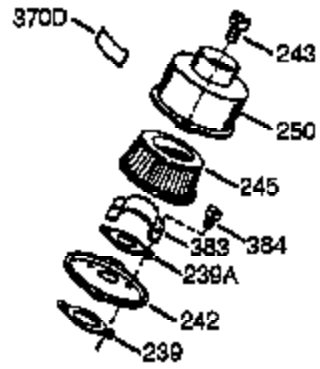

Ref #	Part Number	Qty	Description
	1 xxxxx	1	Cylinder (Order S/B if replacement is needed)
16B	490291A	1	Air Vane
19	570707	1	Extension Spring
24	530110	1	Ball Bearing
29	530150	1	Needle Bearing & Liner Set (37 Needle s)
29A	530104A	1	Cartridge Bearing
30	290602	1	Crankshaft
33A	570644	1	Cover Plate
34A	650579	4	Screw, Torx T-25, 10-24 x 1/2"
41	310283A	1	Piston & Pin Ass'y. (Incl. 43)
42	310190	2	Ring Set
43	310167	2	Piston Pin Retaining Ring
45	310235B	1	Connecting Rod Ass'y. (Incl. 29, 29A, & 46)
46	650633	2	Connecting Rod Bolt
69	510292A	1	* Cylinder Cover Gasket
69A	510323A	1	* Cover Plate Gasket
75	510319	2	Oil Seal
77	530105	1	Cartridge Bearing
89A	611032	1	Adapter Sleeve
90	611066	1	Flywheel
92	650815	1	Belleville Washer
93	650390	1	Flywheel Nut
100	34443A	1	Solid State Ignition (Incl. 101)
101	610118	1	Spark Plug Cover
103	650814	2	Screw, Torx T-15, 10-24 x 1"
105A	650796	4	Stud
119	510274A	1	* Cylinder Head Gasket
120	250240B	1	Cylinder Head
131	650477	5	Screw, Torx T-30, 1/4-20 x 3/4"
135	611049	1	Resistor Spark Plug (RCJ8Y)
163	650838	1	Washer
169	510325A	1	* Compression Release Cover Gasket
172A	570708	1	Compression Release Cover
174	650579	1	Screw, Torx T-25, 10-24 x 1/2"
177	650959	2	Screw, 5/32 Allen, 1/4-20 x 1"
184	510326A	2	* Carburetor Gasket
186	490322	1	Governor Link
187	570438A	1	Spacer
216	570645	1	R.P.M. Adjusting Lever
239	35815	1	Air Cleaner Gasket
257	650911	4	Screw, Torx T-30, 1/4-20 x 5/8"
258	350422	1	Blower Housing Base (Incl. 75)
260	350437	1	Blower Housing
261	650737	4	Screw, 1/4-20 x 1/2"
274	510207A	1	* Exhaust Gasket
277	650869	2	Screw, 1/4-20 x 2-3/4"
285	590551	1	Starter Cup
287	650926	3	Screw, 8-32 x 21/64"
325	29443	1	Wire Clip
330	611131A	1	Wire Harness
370	36261	1	Lubrication Decal
380	632641	1	Carburetor (Incl. 184)
390	590652	1	Rewind Starter
400	510324B	1	* Gasket Set (Incl. items marked PK i n notes) Incl. (1) each of part #'s 510207A, 510274A, 510292A, 510323A, 510325A, 510326A, 510346A, and (2) of part # 510110A