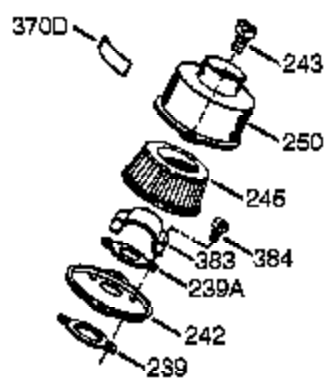

Ref #	Part Number	Qty	Description
	1 xxxxx	1	Cylinder (Order S/B if replacement is needed)
16B	490291A	1	Air Vane
19	570707	1	Extension Spring
24	530110	1	Ball Bearing
29A	530104A	1	Cartridge Bearing
29	530150	1	Needle Bearing & Liner Set (37 Needle s)
30	290602	1	Crankshaft
33A	570644	1	Cover Plate
34A	650579	4	Screw, Torx T-25, 10-24 x 1/2"
41	310283A	1	Piston & Pin Ass'y. (Incl. 43)
42	310289	2	Ring Set
43	310167	2	Piston Pin Retaining Ring
45	310235B	1	Connecting Rod Ass'y. (Incl. 29, 29A, & 46)
46	650633	2	Connecting Rod Bolt
69	510292A	1	* Cylinder Cover Gasket
69A	510323A	1	* Cover Plate Gasket
75	510319	2	Oil Seal
77	530105	1	Cartridge Bearing
89A	611032	1	Adapter Sleeve
90	611066	1	Flywheel
92	650815	1	Belleville Washer
93	650390	1	Flywheel Nut
100	34443B	1	Solid State Ignition (Incl. 101)
101	610118	1	Spark Plug Cover
103	651007	2	Screw, Torx T-15, 10-24 x 15/16"
105A	650796	4	Stud
119	510274A	1	* Cylinder Head Gasket
120	250240B	1	Cylinder Head
131	650477	5	Screw, Torx T-30, 1/4-20 x 3/4"
135	611049	1	Resistor Spark Plug (RCJ8Y)
163	650838	1	Washer
169	510325A	1	* Compression Release Cover Gasket
172A	570708	1	Compression Release Cover
174	650579	1	Screw, Torx T-25, 10-24 x 1/2"
177	650959	2	Screw, 5/32 Allen, 1/4-20 x 1"
184	510326A	2	* Carburetor Gasket
186	490322	1	Governor Link
187	570438A	1	Spacer
216	570645	1	R.P.M. Adjusting Lever
239	35815	1	Air Cleaner Gasket
257	650911	4	Screw, Torx T-30, 1/4-20 x 5/8"
258	350422	1	Blower Housing Base (Incl. 75)
260	350437	1	Blower Housing
261	650737	4	Screw, 1/4-20 x 1/2"
274	510207A	1	* Exhaust Gasket
277	650869	2	Screw, 1/4-20 x 2-3/4"
285	590551A	1	Starter Cup
287	650926	3	Screw, 8-32 x 21/64"
325	29443	1	Wire Clip
330	611131A	1	Wire Harness
370A	36261	1	Lubrication Decal
370K	36695	1	Starter Decal
380	640086	1	Carburetor (Incl. 184)
390	590743	1	Rewind Starter
400	510324B	1	* Gasket Set (Incl. items marked PK i n notes) Incl. (1) each of part #'s 510207A, 510274A, 510292A, 510323A, 510325A, 510326A, 510346A, and (2) of part # 510110A