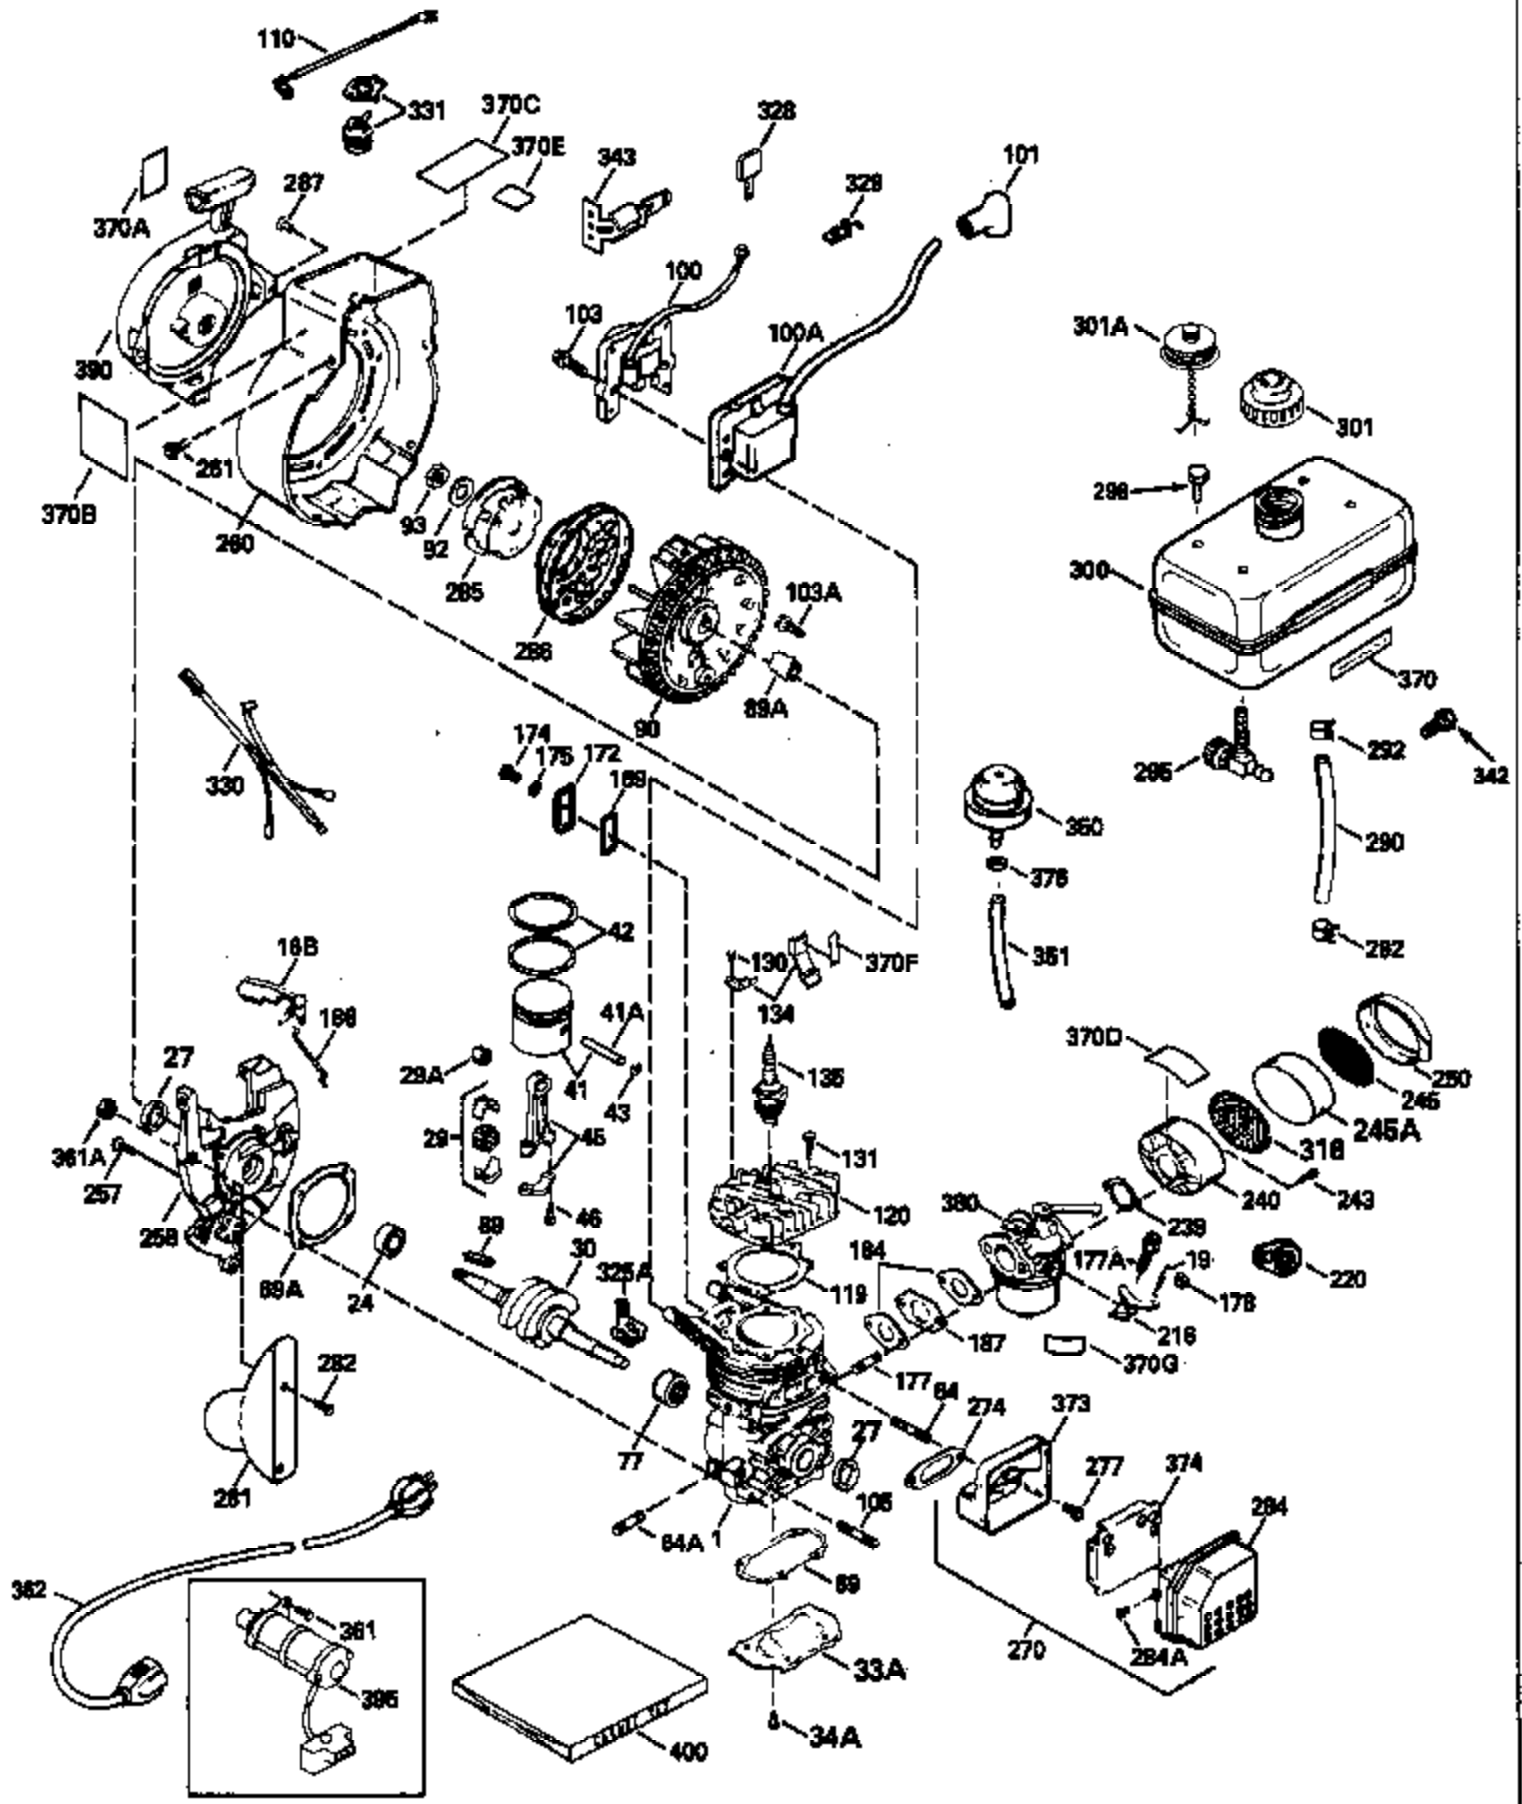

ILLUSTRATION SHOWS TYPICAL PARTS ONLY. ORDER BY PART NUMBER. PARTS NOT LISTED ARE SUPPLIED BY OEM.

Ref #	Part Number	Qty	Description
	1		Cylinder (Order s/b if replacement is req.)
16B	490291A		Air Vane
19	570646		Extension Spring
24	530110		Ball Bearing
27	510319		Oil Seal
29	530150		Needle Bearing & Liner Set (37 needle s)
29A	530104A		Cartridge Bearing
30	290602		Crankshaft
33A	570644		Cover Plate
34A	650579		Screw, Torx T-25, 10-24 x 1/2"
41	310283A		Piston & Pin Assy. (Incl. 43)
42	310190		Ring Set
43	310167		Piston Pin Retaining Ring
45	310235B		Connecting Rod Assy. (Incl. 29, 29A & 46)
46	650633		Connecting Rod Bolt
69A	510292A		* Cylinder Cover Gasket
69	510323A		* Cover Plate Gasket
77	530105		Cartridge Bearing
89A	611032		Adapter Sleeve
90	611066		Flywheel
92	650815		Belleville Washer
93	650390		Flywheel Nut
100A	34443A		Solid State Ignition (Incl. 101)
101	610118		Spark Plug Cover
103	650814		Screw, Torx T-15, 10-24 x 1"
105	650796		Stud, 5/16-18 x 1-1/4"
119	510274A		* Cylinder Head Gasket
120	250240B		Cylinder Head
131	650477		Screw, Torx T-30, 1/4-20 x 3/4"
135	611049		Resistor Spark Plug (RCJ-8Y)
169	510325A		* Cover Gasket
172	570647		Compression Release Cover
174	650579		Screw, Torx T-25, 10-24 x 1/2"
175	650838		Washer, No. 10
177A	650959		Screw, 1/4-20 x 1"
184	510326A		* Carburetor Gasket
186	490294		Governor Link
187	570438A		Spacer
216	570645		R.P.M. Adjusting Lever
257	650911		Screw, Torx T-30, 1/4-20 x 5/8"
258	350422		Blower Housing Base (Incl. 27)
260	350423		Blower Housing
261	650737		Screw, 1/4-20 x 1/2"
270	390263B		Muffler Assy.(Incl.277,284,284A,373,3 74) NOTE: Muffler Assembly 390263B has been replaced by the new onepiece muffler, Ref. 275.
274	510346		* Exhaust Gasket
277	650911		Screw, Torx T-30, 1/4-20 x 5/8"
284A	650578		Screw, 8-18 x 3/8"
284	390267		Muffler Cover NOTE: This muffler cover has been replaced by the new one piecemuffler, Ref. #s 275, 275A or 275B.
285	590551		Starter Cup
287			Pop Rivet (3/16" dia.)(Purchase local ly)
330	611153		Wire Harness
370C	35977		Caution Decal
373	390292A		Muffler Base
374	390272		Muffler Baffle