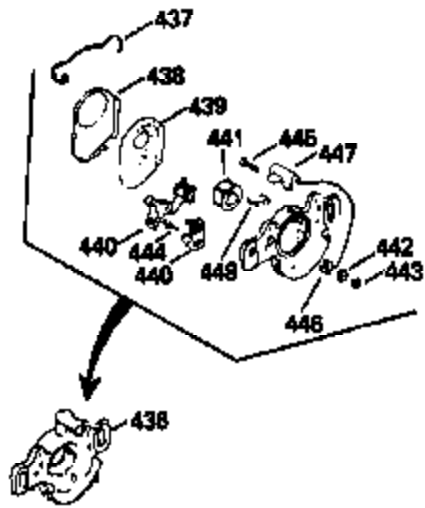

Ref #	Part Number	Qty	Description
380	632552		Carburetor (Incl. 184) (Refer to Division 5, Section A, page A1-38 or Fiche 27A, Grid F-3 for breakdown)
390	590537		Rewind Starter (Refer to Division 5, Section C, page 25 or Fiche 27A, Grid G-9 for breakdown)
400	510324B		* Gasket Set (Incl. items marked *)

ILLUSTRATION SHOWS TYPICAL PARTS ONLY. ORDER BY PART NUMBER. PARTS NOT LISTED ARE SUPPLIED BY OEM.

Ref #	Part Number	Qty	Description
239A	35815		Air Cleaner Gasket (.031" thick)
325	29443		Wire Clip
383	570434		Air Baffle
384	650229		Screw, Torx T-25, 10-32 x 3/8"
422	730227A		2-Cycle Oil (8 oz.)
