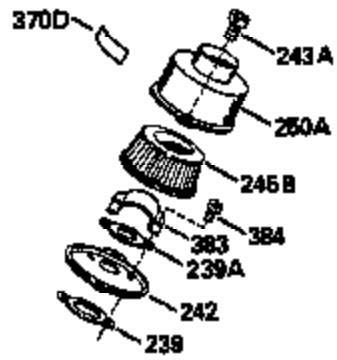

ILLUSTRATION SHOWS TYPICAL PARTS ONLY. ORDER BY PART NUMBER. PARTS NOT LISTED ARE SUPPLIED BY OEM.

Ref #	Part Number	Qty	Description
239A	35815		Air Cleaner Gasket (.031" thick)
325	29443		Wire Clip
383	570434		Air Baffle
384	650229		Screw, Torx T-25, 10-32 x 3/8"
422	730227A		2-Cycle Oil (8 oz.)
