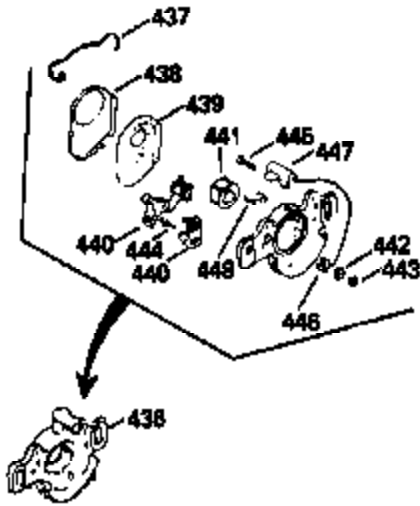

ILLUSTRATION SHOWS TYPICAL PARTS ONLY. ORDER BY PART NUMBER. PARTS NOT LISTED ARE SUPPLIED BY OEM.

Ref #	Part Number	Qty	Description
239A	35815		Air Cleaner Gasket (.031" thick)
275	390330		Muffler (1 piece)
277A	650869		Screw, 1/4-20 x 2-3/4"
325	29443		Wire Clip
383	570434		Air Baffle
384	650229		Screw, Torx T-25, 10-32 x 3/8"
422	730227A		2-Cycle Oil (8 oz.)