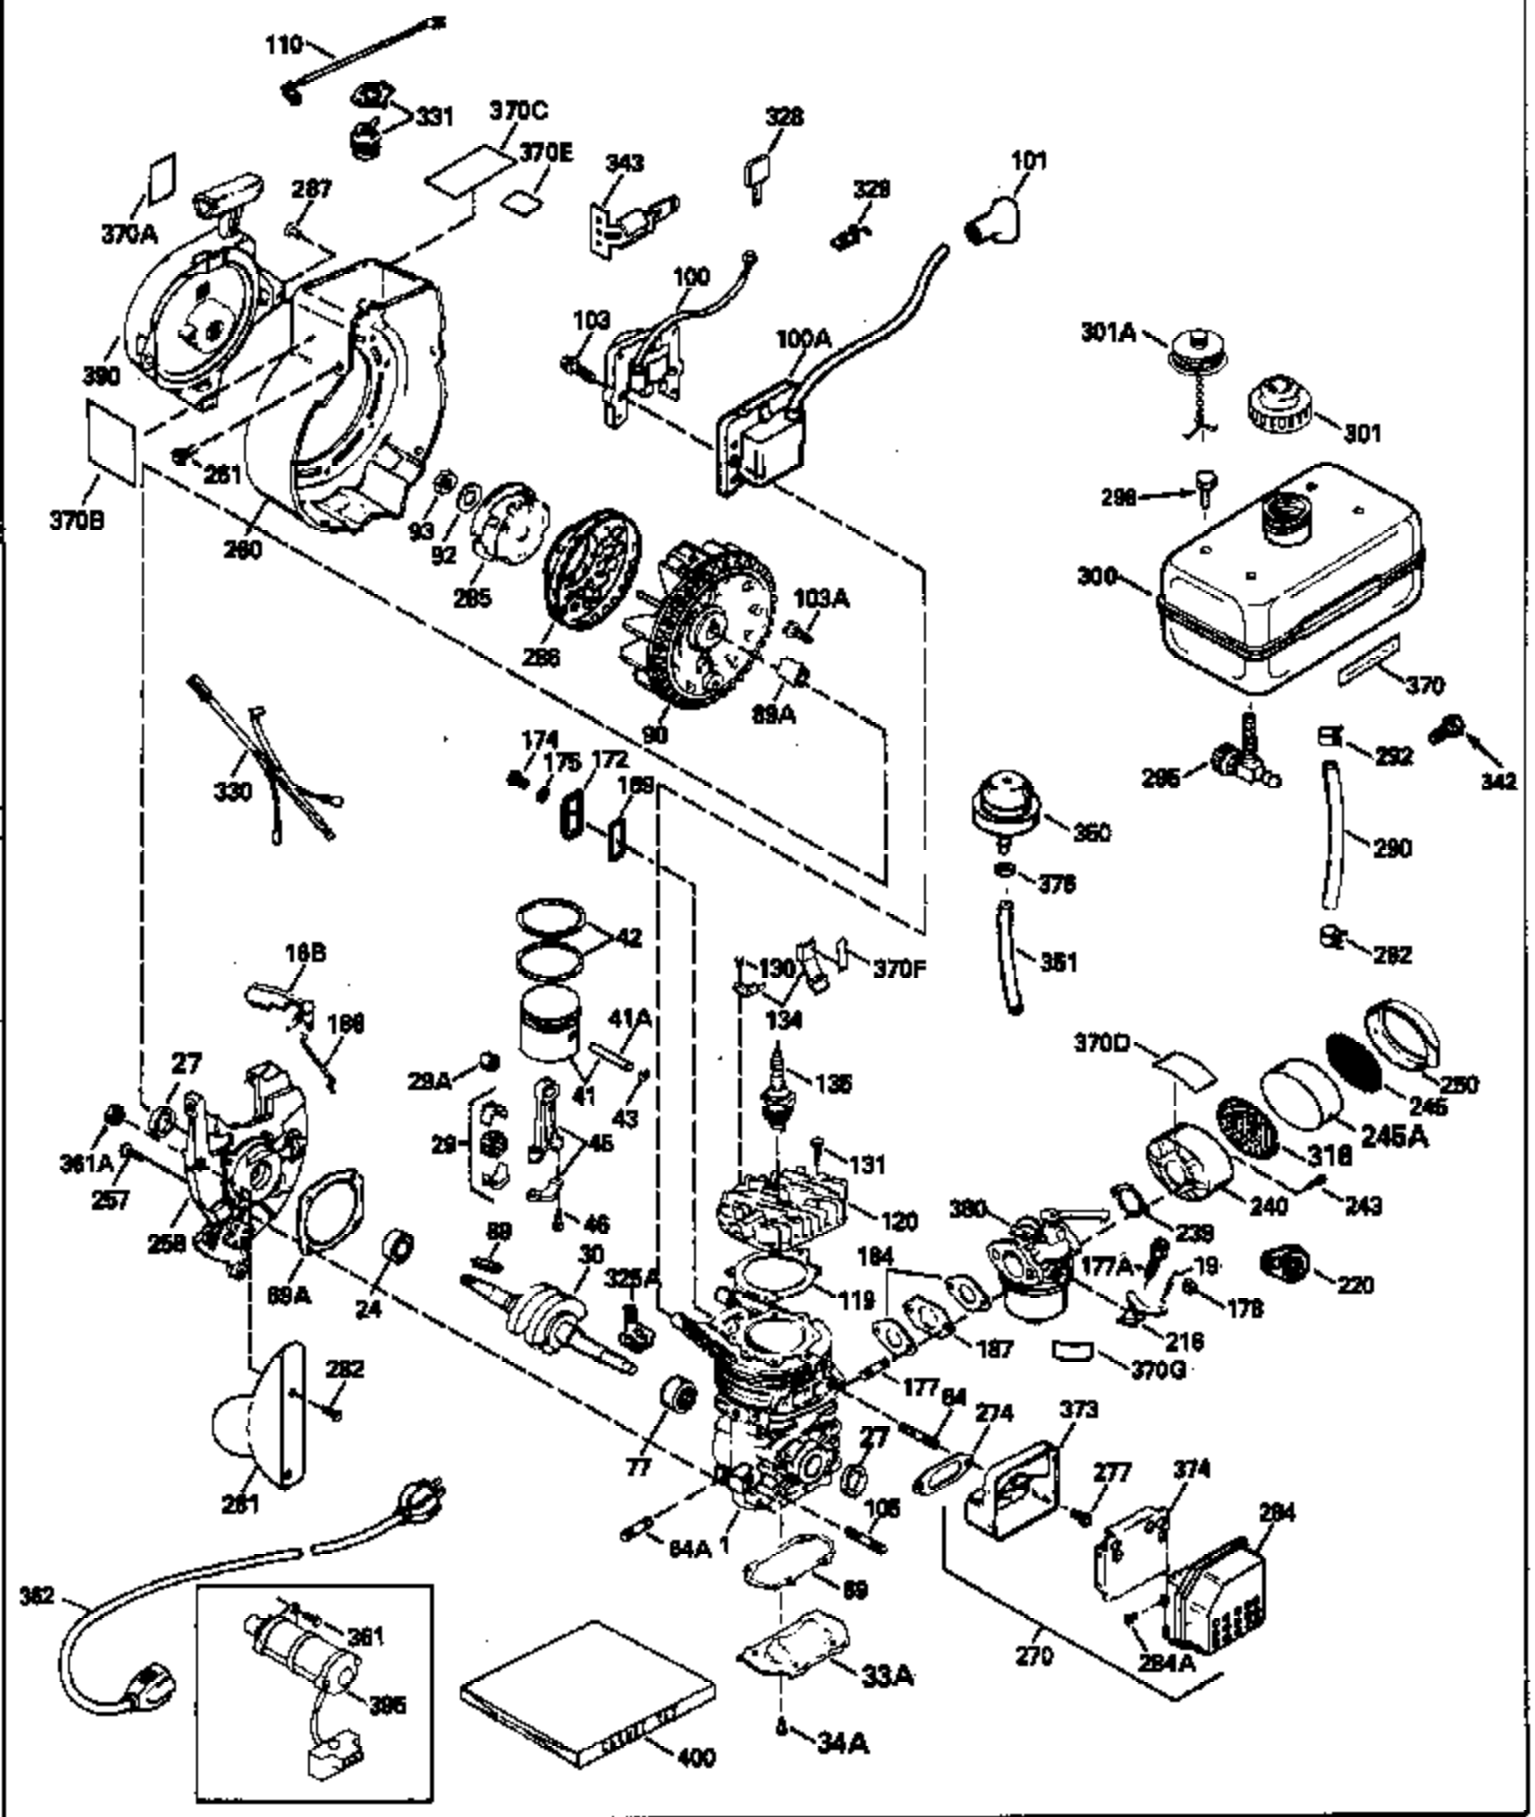

ILLUSTRATION SHOWS TYPICAL PARTS ONLY. ORDER BY PART NUMBER. PARTS NOT LISTED ARE SUPPLIED BY OEM.

Ref #	Part Number	Qty	Description
	1		Cylinder (Order s/b if replacement is req.)
16B	490291A		Air Vane
19	570646		Extension Spring
19	570707		Extension Spring
24	530110		Ball Bearing
27	510319		Oil Seal
29	530150		Needle Bearing & Liner Set (37 needle s)
29A	530104A		Cartridge Bearing
30	290602		Crankshaft
33A	570644		Cover Plate
34A	650579		Screw, Torx T-25, 10-24 x 1/2"
41	310283A		Piston & Pin Assy. (Incl. 43)
42	310190		Ring Set
43	310167		Piston Pin Retaining Ring
45	310235B		Connecting Rod Assy. (Incl. 29, 29A & 46)
46	650633		Connecting Rod Bolt
69A	510292A		* Cylinder Cover Gasket
69	510323A		* Cover Plate Gasket
77	530105		Cartridge Bearing
89A	611032		Adapter Sleeve
90	611112		Flywheel
92	650815		Belleville Washer
93	650390		Flywheel Nut
100A	34443A		Solid State Ignition (Incl. 101)
101	610118		Spark Plug Cover
103	650814		Screw, Torx T-15, 10-24 x 1"
105	650796		Stud, 5/16-18 x 1-1/4"
119	510274A		* Cylinder Head Gasket
120	250240B		Cylinder Head
131	650477		Screw, Torx T-30, 1/4-20 x 3/4"
135	611049		Resistor Spark Plug (RCJ-8Y)
169	510325A		* Cover Gasket
172	570708		Compression Release Cover
174	650579		Screw, Torx T-25, 10-24 x 1/2"
175	650838		Washer, No. 10
177A	650959		Screw, 1/4-20 x 1"
184	510326A		* Carburetor Gasket
186	490294		Governor Link
187	570438A		Spacer
216	570645		R.P.M. Adjusting Lever
257	650911		Screw, Torx T-30, 1/4-20 x 5/8"
258	350422		Blower Housing Base (Incl. 27)
260	350423		Blower Housing
261	650737		Screw, 1/4-20 x 1/2"
274	510346		* Exhaust Gasket
285	590551		Starter Cup
287			Pop Rivet (3/16" dia.)(Purchase local ly)
330	611153		Wire Harness
370C	35977		Caution Decal
380	632641		Carburetor (Incl. 184) (Refer to Division 5, Section A, page A1-38 or Fiche 27A, Grid F-3 for breakdown)
390	590537		Rewind Starter (Refer to Division 5, Section C, page 25 or Fiche 27A, Grid G-9 for breakdown)
400	510324B		* Gasket Set (Incl. items marked *)