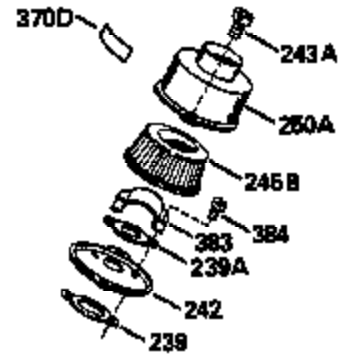

ILLUSTRATION SHOWS TYPICAL PARTS ONLY. ORDER BY PART NUMBER. PARTS NOT LISTED ARE SUPPLIED BY OEM.

Ref #	Part Number	Qty	Description
239A	35815		Air Cleaner Gasket (.031" thick)
275	390330		Muffler (1 piece)
277A	650869		Screw, 1/4-20 x 2-3/4"
325	29443		Wire Clip
383	570434		Air Baffle
384	650229		Screw, Torx T-25, 10-32 x 3/8"
422	730227A		2-Cycle Oil (8 oz.)