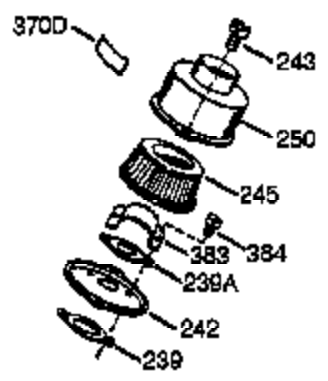

Ref #	Part Number	Qty	Description
239	35815	1	Air Cleaner Gasket
275	390330	1	Muffler (Incl. 274 & 277)
383	570434	1	Spit Cup
384	650431	2	Screw, Torx T-25, 10-32 x 5/8"
420	730227A	1	2-Cycle Oil (8 oz.)