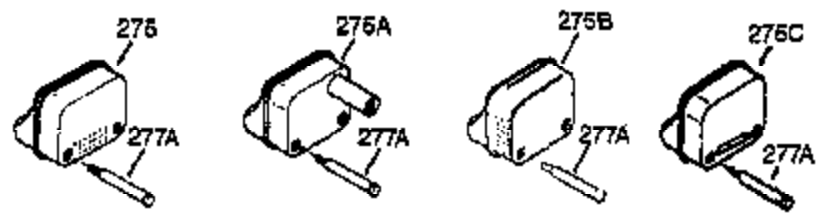

Ref #	Part Number	Qty	Description
239	35815	1	Air Cleaner Gasket
275	390330	1	Muffler (Incl. 274 & 277)
383	570434	1	Spit Cup
384	650431	2	Screw, Torx T-25, 10-32 x 5/8"
420	730227A	1	2-Cycle Oil (8 oz.)