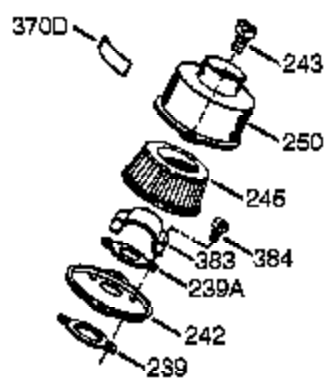

Ref #	Part Number	Qty	Description
	1 xxxxx	1	Cylinder (Order S/B if replacement is needed)
16B	490291A	1	Air Vane
19	570707	1	Extension Spring
24	530110	1	Ball Bearing
29A	530104A	1	Cartridge Bearing
29	530150	1	Needle Bearing & Liner Set (37 Needle s)
30	290602	1	Crankshaft
33A	570644	1	Cover Plate
34A	650579	4	Screw, Torx T-25, 10-24 x 1/2"
41	310283A	1	Piston & Pin Ass'y. (Incl. 43)
42	310289	2	Ring Set
43	310167	2	Piston Pin Retaining Ring
45	310235B	1	Connecting Rod Ass'y. (Incl. 29, 29A, & 46)
46	650633	2	Connecting Rod Bolt
69	510292A	1	* Cylinder Cover Gasket
69A	510323A	1	* Cover Plate Gasket
75	510319	2	Oil Seal
77	530105	1	Cartridge Bearing
89A	611032	1	Adapter Sleeve
90	611066	1	Flywheel
92	650815	1	Belleville Washer
93	650390	1	Flywheel Nut
100	34443B	1	Solid State Ignition (Incl. 101)
101	610118	1	Spark Plug Cover
103	651007	2	Screw, Torx T-15, 10-24 x 15/16"
105A	650796	4	Stud
119	510274A	1	* Cylinder Head Gasket
120	250240B	1	Cylinder Head
131	650477	5	Screw, Torx T-30, 1/4-20 x 3/4"
135	611049	1	Resistor Spark Plug (RCJ8Y)
163	650838	1	Washer
169	510325A	1	* Compression Release Cover Gasket
172A	570708	1	Compression Release Cover
174	650579	1	Screw, Torx T-25, 10-24 x 1/2"
177	650959	2	Screw, 5/32 Allen, 1/4-20 x 1"
184	510326A	2	* Carburetor Gasket
186	490322	1	Governor Link
187	570438A	1	Spacer
216	570645	1	R.P.M. Adjusting Lever
239	35815	1	Air Cleaner Gasket
257	650911	4	Screw, Torx T-30, 1/4-20 x 5/8"
258	350422	1	Blower Housing Base (Incl. 75)
260	350437	1	Blower Housing
261	650737	4	Screw, 1/4-20 x 1/2"
274	510346A	1	* Exhaust Gasket
277	650869	2	Screw, 1/4-20 x 2-3/4"
285	590551A	1	Starter Cup
287	650926	3	Screw, 8-32 x 21/64"
325	29443	1	Wire Clip
330	611153	1	Wire Harness
370A	36261	1	Lubrication Decal
370K	36695	1	Starter Decal
380	640086	1	Carburetor (Incl. 184)
390	590743	1	Rewind Starter
400	510324B	1	* Gasket Set (Incl. items marked PK i n notes) Incl. (1) each of part #'s 510207A, 510274A, 510292A, 510323A, 510325A, 510326A, 510346A, and (2) of part # 510110A