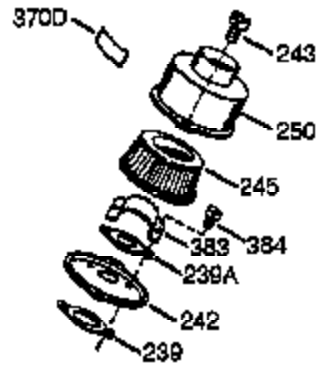

Ref #	Part Number	Qty	Description
	1 0	1	Cylinder (Order S/B if replacement is needed)
16B	490291A	1	Air Vane
19	570707	1	Extension Spring
24	530110	1	Ball Bearing
29	530150	1	Needle Bearing & Liner Set (37 Needle s)
29A	530104A	1	Cartridge Bearing
30	290602	1	Crankshaft
33A	570644	1	Cover Plate
34A	650579	4	Screw, Torx T-25, 10-24 x 1/2"
41	310283A	1	Piston & Pin Ass'y. (Incl. 43)
42	310190	2	Ring Set
43	310167	2	Piston Pin Retaining Ring
45	310235B	1	Connecting Rod Ass'y. (Incl. 29, 29A, & 46)
46	650633	4	Connecting Rod Bolt
69	510292A	1	* Cylinder Cover Gasket
69A	510323A	1	* Cover Plate Gasket
75	510319	2	Oil Seal
77	530105	1	Cartridge Bearing
89A	611032	1	Adapter Sleeve
90	611066	1	Flywheel
92	650815	1	Belleville Washer
93	650390	1	Flywheel Nut
100	34443A	1	Solid State Ignition (Incl. 101)
101	610118	1	Spark Plug Cover
103	650814	2	Screw, Torx T-15, 10-24 x 1"
105A	650796	4	Stud
119	510274A	1	* Cylinder Head Gasket
120	250240B	1	Cylinder Head
131	650477	5	Screw, Torx T-30, 1/4-20 x 3/4"
135	611049	1	Resistor Spark Plug (RCJ8Y)
163	650838	1	Washer
169	510325A	1	* Compression Release Cover Gasket
172A	570708	1	Compression Release Cover
174	650579	1	Screw, Torx T-25, 10-24 x 1/2"
177	650959	2	Screw, 5/32 Allen, 1/4-20 x 1"
184	510326A	2	* Carburetor Gasket
186	490322	1	Governor Link
187	570438A	1	Spacer
216	570645	1	R.P.M. Adjusting Lever
239	35815	1	Air Cleaner Gasket
257	650911	4	Screw, Torx T-30, 1/4-20 x 5/8"
258	350422	1	Blower Housing Base (Incl. 75)
260	350437	1	Blower Housing
261	650737	4	Screw, 1/4-20 x 1/2"
274	510346A	1	* Exhaust Gasket
277	650869	2	Screw, 1/4-20 x 2-3/4"
285	590551	1	Starter Cup
287	650926	3	Screw, 8-32 x 21/64"
325	29443	1	Wire Clip
330	611153	1	Wire Harness
370	36261	1	Lubrication Decal
380	632641	1	Carburetor (Incl. 184)
390	590652	1	Rewind Starter
400	510324B	1	* Gasket Set (Incl. items marked PK i n notes) Incl. (1) each of part #'s 510207A, 510274A, 510292A, 510323A, 510325A, 510326A, 510346A, and (2) of part # 510110A