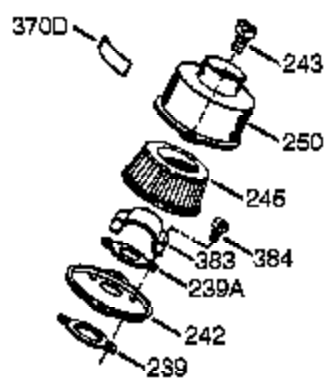

Ref #	Part Number	Qty	Description
	1 0	1	Cylinder (Order S/B if replacement is needed)
16B	490291A	1	Air Vane
19	570707	1	Extension Spring
24	530110	1	Ball Bearing
29A	530104A	1	Cartridge Bearing
29	530150	1	Needle Bearing & Liner Set (37 Needle s)
30	290602	1	Crankshaft
33A	570644	1	Cover Plate
34A	650579	4	Screw, Torx T-25, 10-24 x 1/2"
41	310283A	1	Piston & Pin Ass'y. (Incl. 43)
42	310289	2	Ring Set
43	310167	2	Piston Pin Retaining Ring
45	310235B	1	Connecting Rod Ass'y. (Incl. 29, 29A, & 46)
46	650633	4	Connecting Rod Bolt
69	510292A	1	* Cylinder Cover Gasket
69A	510323A	1	* Cover Plate Gasket
75	510319	2	Oil Seal
77	530105	1	Cartridge Bearing
89A	611032	1	Adapter Sleeve
90	611066	1	Flywheel
92	650815	1	Belleville Washer
93	650390	1	Flywheel Nut
100	34443B	1	Solid State Ignition (Incl. 101)
101	610118	1	Spark Plug Cover
103	651007	2	Screw, Torx T-15, 10-24 x 15/16"
105A	650796	4	Stud
119	510274A	1	* Cylinder Head Gasket
120	250240B	1	Cylinder Head
131	650477	5	Screw, Torx T-30, 1/4-20 x 3/4"
135	611049	1	Resistor Spark Plug (RCJ8Y)
163	650838	1	Washer
169	510325A	1	* Compression Release Cover Gasket
172A	570708	1	Compression Release Cover
174	650579	1	Screw, Torx T-25, 10-24 x 1/2"
177	650959	2	Screw, 5/32 Allen, 1/4-20 x 1"
184	510326A	2	* Carburetor Gasket
186	490322	1	Governor Link
187	570438A	1	Spacer
216	570645	1	R.P.M. Adjusting Lever
239	35815	1	Air Cleaner Gasket
257	650911	4	Screw, Torx T-30, 1/4-20 x 5/8"
258	350422	1	Blower Housing Base (Incl. 75)
260	350437	1	Blower Housing
261	650737	4	Screw, 1/4-20 x 1/2"
274	510346A	1	* Exhaust Gasket
277	650869	2	Screw, 1/4-20 x 2-3/4"
285	590551A	1	Starter Cup
287	650926	3	Screw, 8-32 x 21/64"
325	29443	1	Wire Clip
330	611153	1	Wire Harness
370A	36261	1	Lubrication Decal
370K	36695	1	Starter Decal
380	640086	1	Carburetor (Incl. 184)
390	590743	1	Rewind Starter
400	510324B	1	* Gasket Set (Incl. items marked PK i n notes) Incl. (1) each of part #'s 510207A, 510274A, 510292A, 510323A, 510325A, 510326A, 510346A, and (2) of part # 510110A