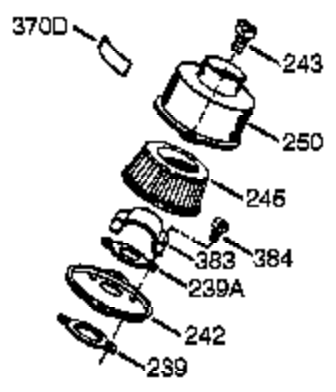

Ref #	Part Number	Qty	Description
239A	35815	1	Air Cleaner Gasket
275C	390332	1	Muffler (Incl. 274 & 277)
277A	650869	2	Screw, 1/4-20 x 2-3/4"
383	570434	1	Carburetor Baffle
384	650431	2	Screw, T-25, 10-32 x 5/8"
420	730227A	1	2-Cycle Oil (8 oz.)