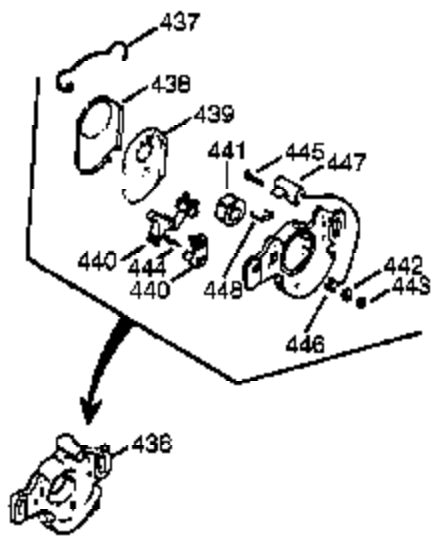

Ref #	Part Number	Qty	Description
239A	35815	1	Air Cleaner Gasket
275C	390332	1	Muffler (Incl. 274 & 277)
277A	650869	2	Screw, 1/4-20 x 2-3/4"
383	570434	1	Carburetor Baffle
384	650431	2	Screw, T-25, 10-32 x 5/8"
420	730227A	1	2-Cycle Oil (8 oz.)