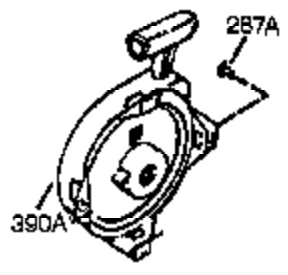

Ref #	Part Number	Qty	Description
	1 0	1	Cylinder (Order S/B if replacement is needed)
16B	490291A	1	Air Vane
19	570707	1	Extension Spring
24	530110	1	Ball Bearing
29A	530104A	1	Cartridge Bearing
29	530150	1	Needle Bearing & Liner Set (37 Needle s)
30	290602	1	Crankshaft
33A	570644	1	Cover Plate
34A	650579	4	Screw, T-25, 10-24 x 1/2"
41	310283A	1	Piston & Pin Assembly (Incl. 43)
42	310289	2	Ring Set
43	310167	2	Piston Pin Retaining Ring
45	310235B	1	Connecting Rod Ass'y. (Incl. 29, 29A, & 46)
46	650633	4	Connecting Rod Bolt
69	510292A	1	* Cylinder Cover Gasket
69A	510323A	1	* Cover Plate Gasket
75	510319	2	Oil Seal
77	530105	1	Cartridge Bearing
89A	611032	1	Adapter Sleeve
90	611066	1	Flywheel
92	650815	1	Belleville Washer
93	650390	1	Flywheel Nut
100	34443B	1	Solid State Ignition (Incl. 101)
101	610118	1	Spark Plug Cover
103	651007	2	Screw, T-15, 10-24 x 15/16"
105A	650796	4	Stud
119	510274A	1	* Cylinder Head Gasket
120	250240B	1	Cylinder Head
131	650477	5	Screw, T-30, 1/4-20 x 3/4"
135	611049	1	Resistor Spark Plug (RCJ8Y)
163	650838	1	Washer
169	510325A	1	* Compression Release Cover Gasket
172A	570708	1	Compression Release Cover
174	650579	1	Screw, T-25, 10-24 x 1/2"
177	650959	2	Screw, 5/32, 1/4-20 x 1"
184	510326A	2	* Carburetor Gasket
186	490322	1	Governor Link
187	570438A	1	Spacer
216	570645	1	R.P.M. Adjusting Lever
257	650911	4	Screw, T-30, 1/4-20 x 5/8"
258	350422	1	Blower Housing Base (Incl. 75)
260	350437	1	Blower Housing
261	650737	4	Screw, 1/4-20 x 1/2"
274	510346A	1	* Exhaust Gasket
285	590551A	1	Starter Cup
287	650926	3	Screw, 8-32 x 21/64"
325	29443	1	Wire Clip
330	611153	1	Wire Harness
370K	36695	1	Starter Decal
380	640086A	1	Carburetor (Incl. 184)
390	590743	1	Rewind Starter (NOTE: this engine could have been built with 590712 starter)
400	510324B	1	* Gasket Set (Incl. items marked PK i n notes)