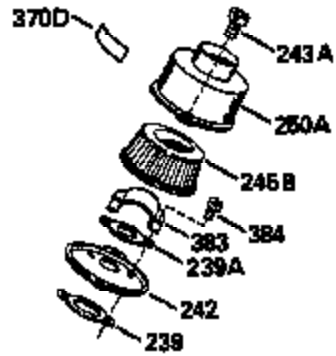

ILLUSTRATION SHOWS TYPICAL PARTS ONLY. ORDER BY PART NUMBER. PARTS NOT LISTED ARE SUPPLIED BY OEM.

Ref #	Part Number	Qty	Description
239A	35815		Air Cleaner Gasket (.031" thick)
275	390333		Muffler (1 piece)
325	29443		Wire Clip
383	570434		Air Baffle
384	650229		Screw, Torx T-25, 10-32 x 3/8"
422	730227A		2-Cycle Oil (8 oz.)