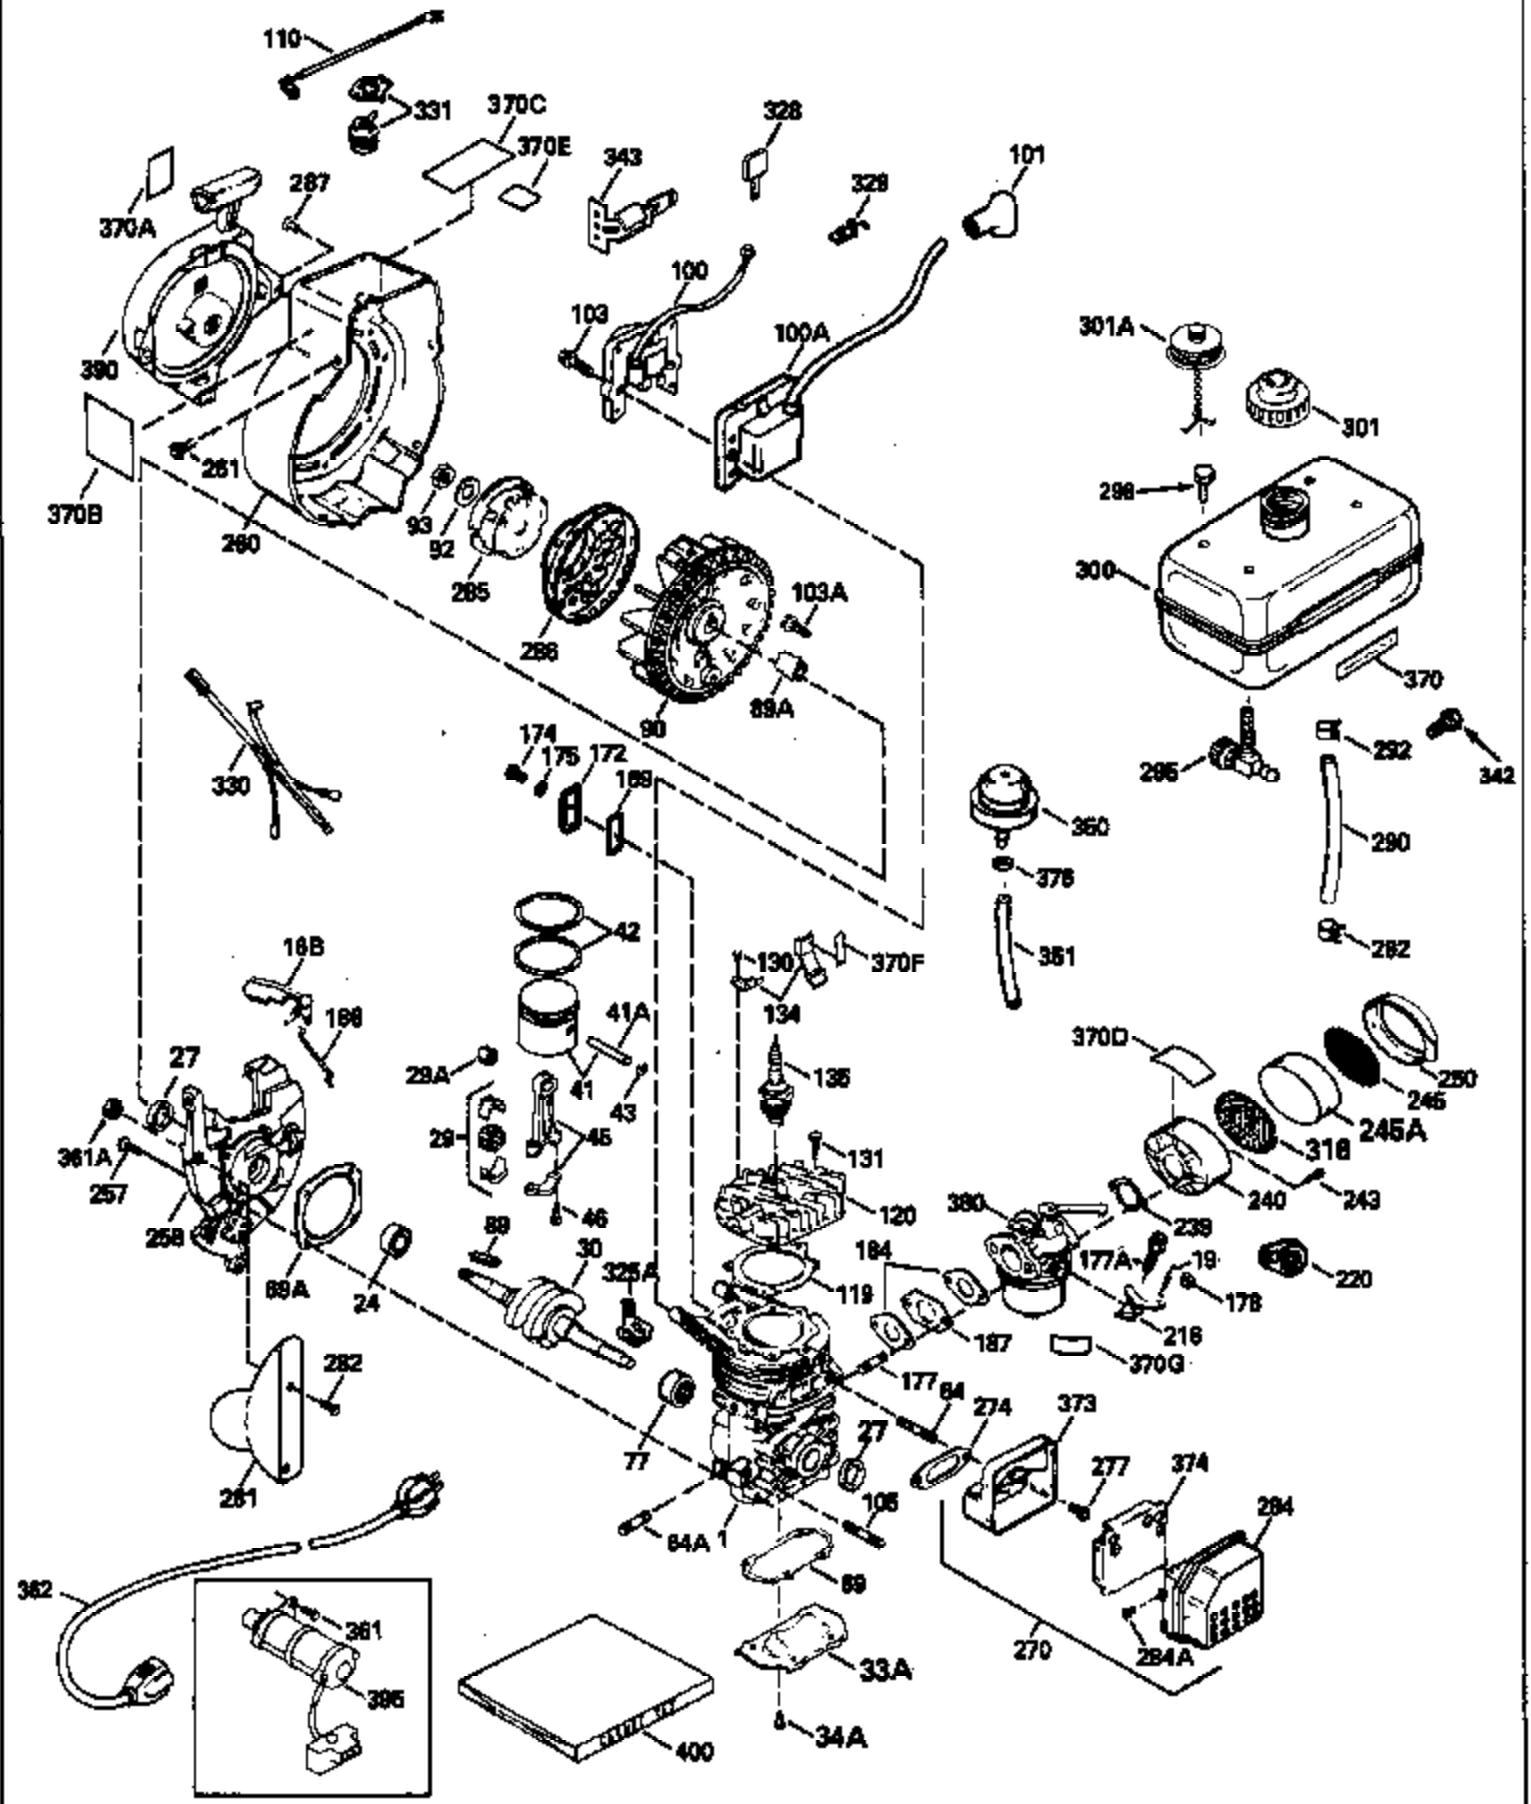

ILLUSTRATION SHOWS TYPICAL PARTS ONLY. ORDER BY PART NUMBER. PARTS NOT LISTED ARE SUPPLIED BY OEM.

Ref #	Part Number	Qty	Description
	1		Cylinder (Order s/b if replacement is req.)
16B	490291A		Air Vane
19	570646		Extension Spring
24	530110		Ball Bearing
27	510319		Oil Seal
29	530150		Needle Bearing & Liner Set (37 needle s)
29A	530104A		Cartridge Bearing
30	290647		Crankshaft
33A	570644		Cover Plate
34A	650579		Screw, Torx T-25, 10-24 x 1/2"
41	310283A		Piston & Pin Assy. (Incl. 43)
42	310190		Ring Set
43	310167		Piston Pin Retaining Ring
45	310235B		Connecting Rod Assy. (Incl. 29, 29A & 46)
46	650633		Connecting Rod Bolt
69	510323A		* Cover Plate Gasket
69A	510292A		* Cylinder Cover Gasket
77	530105		Cartridge Bearing
89A	611032		Adapter Sleeve
90	611066		Flywheel
92	650815		Belleville Washer
93	650390		Flywheel Nut
100	34443A		Solid State Ignition (Incl. 101)
101	610118		Spark Plug Cover
103	650814		Screw, Torx T-15, 10-24 x 1"
105	650796		Stud, 5/16-18 x 1-1/4"
119	510274A		* Cylinder Head Gasket
120	250240B		Cylinder Head
131	650477		Screw, Torx T-30, 1/4-20 x 3/4"
135	611049		Resistor Spark Plug (RCJ-8Y)
169	510325A		* Cover Gasket
172	570647		Compression Release Cover
174	650579		Screw, Torx T-25, 10-24 x 1/2"
175	650838		Washer, No. 10
177A	650959		Screw, 1/4-20 x 1"
184	510326A		* Carburetor Gasket
186	490294		Governor Link
187	570438A		Spacer
216	570645		R.P.M. Adjusting Lever
220	32410		Control Knob
257	650911		Screw, Torx T-30, 1/4-20 x 5/8"
258	350422		Blower Housing Base (Incl. 27)
260	350454		Blower Housing
261	650737		Screw, 1/4-20 x 1/2"
274	510207A		* Exhaust Gasket
277	650869		Screw, 1/4-20 x 2-3/4"
285	590551		Starter Cup
287	650926		Screw, 8-32 x 21/64"
330	611164A		Wire Harness
370C	35977		Caution Decal
380	632410A		Carburetor (Incl. 184) (Refer to Division 5, Section A, page A1-38 or Fiche 27A, Grid F-3 for breakdown)
390	590652		Rewind Starter (Refer to Division 5, Section C, page 34 or Fiche 27A, Grid G-10for breakdown)
400	510324B		* Gasket Set (Incl. items marked *)