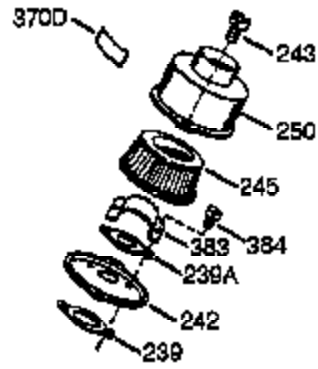

Ref #	Part Number	Qty	Description
	1 0	1	Cylinder (Order S/B if replacement is needed)
16B	490291A	1	Air Vane
19	570707	1	Extension Spring
24	530110	1	Ball Bearing
29	530150	1	Needle Bearing & Liner Set (37 Needle s)
29A	530104A	1	Cartridge Bearing
30	290647	1	Crankshaft
33A	570644	1	Cover Plate
34A	650579	4	Screw, Torx T-25, 10-24 x 1/2"
41	310283A	1	Piston & Pin Ass'y. (Incl. 43)
42	310190	2	Ring Set
43	310167	2	Piston Pin Retaining Ring
45	310235B	1	Connecting Rod Ass'y. (Incl. 29, 29A, & 46)
46	650633	4	Connecting Rod Bolt
69	510292A	1	* Cylinder Cover Gasket
69A	510323A	1	* Cover Plate Gasket
75	510319	2	Oil Seal
77	530105	1	Cartridge Bearing
89A	611032	1	Adapter Sleeve
90	611066	1	Flywheel
92	650815	1	Belleville Washer
93	650390	1	Flywheel Nut
100	34443A	1	Solid State Ignition (Incl. 101)
101	610118	1	Spark Plug Cover
103	650814	2	Screw, Torx T-15, 10-24 x 1"
105A	650796	4	Stud
119	510274A	1	* Cylinder Head Gasket
120	250240B	1	Cylinder Head
131	650477	5	Screw, Torx T-30, 1/4-20 x 3/4"
135	611049	1	Resistor Spark Plug (RCJ8Y)
163	650838	1	Washer
169	510325A	1	* Compression Release Cover Gasket
172A	570708	1	Compression Release Cover
174	650579	1	Screw, Torx T-25, 10-24 x 1/2"
177	650959	2	Screw, 5/32 Allen, 1/4-20 x 1"
184	510326A	2	* Carburetor Gasket
186	490322	1	Governor Link
187	570438A	1	Spacer
216	570645	1	R.P.M. Adjusting Lever
239	35815	1	Air Cleaner Gasket
257	650911	4	Screw, Torx T-30, 1/4-20 x 5/8"
258	350422	1	Blower Housing Base (Incl. 75)
260	350454	1	Blower Housing
261	650737	4	Screw, 1/4-20 x 1/2"
274	510207A	1	* Exhaust Gasket
277	650869	2	Screw, 1/4-20 x 2-3/4"
285	590551	1	Starter Cup
287	650926	3	Screw, 8-32 x 21/64"
325	29443	1	Wire Clip
330	611164A	1	Wire Harness
370	36261	1	Lubrication Decal
380	632410B	1	Carburetor (Incl. 184)
390	590652	1	Rewind Starter
400	510324B	1	* Gasket Set (Incl. items marked PK i n notes) Incl. (1) each of part #'s 510207A, 510274A, 510292A, 510323A, 510325A, 510326A, 510346A, and (2) of part # 510110A