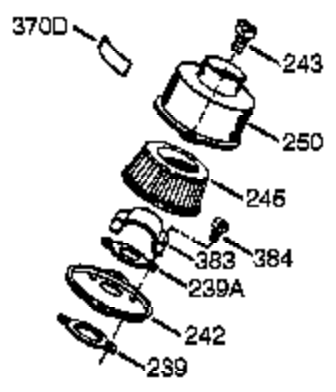

Ref #	Part Number	Qty	Description
	1 0	1	Cylinder (Order S/B if replacement is needed)
16B	490291A	1	Air Vane
19	570707	1	Extension Spring
24	530110	1	Ball Bearing
29A	530104A	1	Cartridge Bearing
29	530150	1	Needle Bearing & Liner Set (37 Needle s)
30	290647	1	Crankshaft
33A	570644	1	Cover Plate
34A	650579	4	Screw, Torx T-25, 10-24 x 1/2"
41	310283A	1	Piston & Pin Ass'y. (Incl. 43)
42	310289	2	Ring Set
43	310167	2	Piston Pin Retaining Ring
45	310235B	1	Connecting Rod Ass'y. (Incl. 29, 29A, & 46)
46	650633	4	Connecting Rod Bolt
69	510292A	1	* Cylinder Cover Gasket
69A	510323A	1	* Cover Plate Gasket
75	510319	2	Oil Seal
77	530105	1	Cartridge Bearing
89A	611032	1	Adapter Sleeve
90	611066	1	Flywheel
92	650815	1	Belleville Washer
93	650390	1	Flywheel Nut
100	34443B	1	Solid State Ignition (Incl. 101)
101	610118	1	Spark Plug Cover
103	651007	2	Screw, Torx T-15, 10-24 x 15/16"
105A	650796	4	Stud
119	510274A	1	* Cylinder Head Gasket
120	250240B	1	Cylinder Head
131	650477	5	Screw, Torx T-30, 1/4-20 x 3/4"
135	611049	1	Resistor Spark Plug (RCJ8Y)
163	650838	1	Washer
169	510325A	1	* Compression Release Cover Gasket
172A	570708	1	Compression Release Cover
174	650579	1	Screw, Torx T-25, 10-24 x 1/2"
177	650959	2	Screw, 5/32 Allen, 1/4-20 x 1"
184	510326A	2	* Carburetor Gasket
186	490322	1	Governor Link
187	570438A	1	Spacer
216	570645	1	R.P.M. Adjusting Lever
239	35815	1	Air Cleaner Gasket
257	650911	4	Screw, Torx T-30, 1/4-20 x 5/8"
258	350422	1	Blower Housing Base (Incl. 75)
260	350454	1	Blower Housing
261	650737	4	Screw, 1/4-20 x 1/2"
274	510207A	1	* Exhaust Gasket
277	650869	2	Screw, 1/4-20 x 2-3/4"
285	590551A	1	Starter Cup
287	650926	3	Screw, 8-32 x 21/64"
325	29443	1	Wire Clip
330	611164A	1	Wire Harness
370A	36261	1	Lubrication Decal
370K	36695	1	Starter Decal
380	640098	1	Carburetor (Incl. 184)
390	590743	1	Rewind Starter
400	510324B	1	* Gasket Set (Incl. items marked PK i n notes) Incl. (1) each of part #'s 510207A, 510274A, 510292A, 510323A, 510325A, 510326A, 510346A, and (2) of part # 510110A