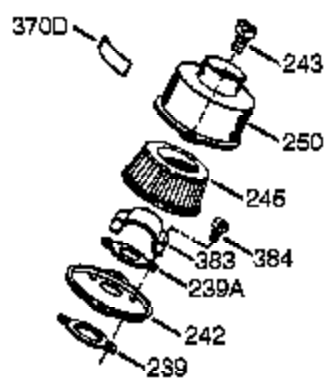

Ref #	Part Number	Qty	Description
	1 0	1	Cylinder (Order S/B if replacement is needed)
16B	490291A	1	Air Vane
19	570707	1	Extension Spring
24	530110	1	Ball Bearing
29A	530104A	1	Cartridge Bearing
29	530150	1	Needle Bearing & Liner Set (37 Needle s)
30	290647	1	Crankshaft
33A	570644	1	Cover Plate
34A	650579	4	Screw, T-25, 10-24 x 1/2"
41	310283A	1	Piston & Pin Ass'y. (Incl. 43)
42	310289	2	Ring Set
43	310167	2	Piston Pin Retaining Ring
45	310235B	1	Connecting Rod Ass'y. (Incl. 29, 29A, & 46)
46	650633	4	Connecting Rod Bolt
69	510292A	1	* Cylinder Cover Gasket
69A	510323A	1	* Cover Plate Gasket
75	510319	2	Oil Seal
77	530105	1	Cartridge Bearing
89A	611032	1	Adapter Sleeve
90	611066	1	Flywheel
92	650815	1	Belleville Washer
93	650390	1	Flywheel Nut
100	34443C	1	Solid State Ignition (Incl. 101)
101	610118	1	Spark Plug Cover
103	651007	2	Screw, T-15, 10-24 x 15/16"
105A	650796	4	Stud
119	510274A	1	* Cylinder Head Gasket
120	250240B	1	Cylinder Head
131	650477	5	Screw, T-30, 1/4-20 x 3/4"
135	611049	1	Resistor Spark Plug (RCJ8Y)
163	650838	1	Washer
169	510325A	1	* Compression Release Cover Gasket
172A	570708	1	Compression Release Cover
174	650579	1	Screw, T-25, 10-24 x 1/2"
177	650959	2	Screw, 5/32 Allen, 1/4-20 x 1"
184	510326A	2	* Carburetor Gasket
186	490322	1	Governor Link
187	570438A	1	Spacer
216	570645	1	R.P.M. Adjusting Lever
239	35815	1	Air Cleaner Gasket
257	650911	4	Screw, Torx T-30, 1/4-20 x 5/8"
258	350422	1	Blower Housing Base (Incl. 75)
260	350454	1	Blower Housing
261	650737	4	Screw, 1/4-20 x 1/2"
274	510207A	1	* Exhaust Gasket
277	650869	2	Screw, 1/4-20 x 2-3/4"
285	590551A	1	Starter Cup
287	650926	3	Screw, 8-32 x 21/64"
325	29443	1	Wire Clip
330	611164A	1	Wire Harness
370A	36261	1	Lubrication Decal
370K	36695	1	Starter Decal
380	640098A	1	Carburetor (Incl. 184)
390	590743	1	Rewind Starter
400	510324B	1	* Gasket Set (Incl. items marked PK i