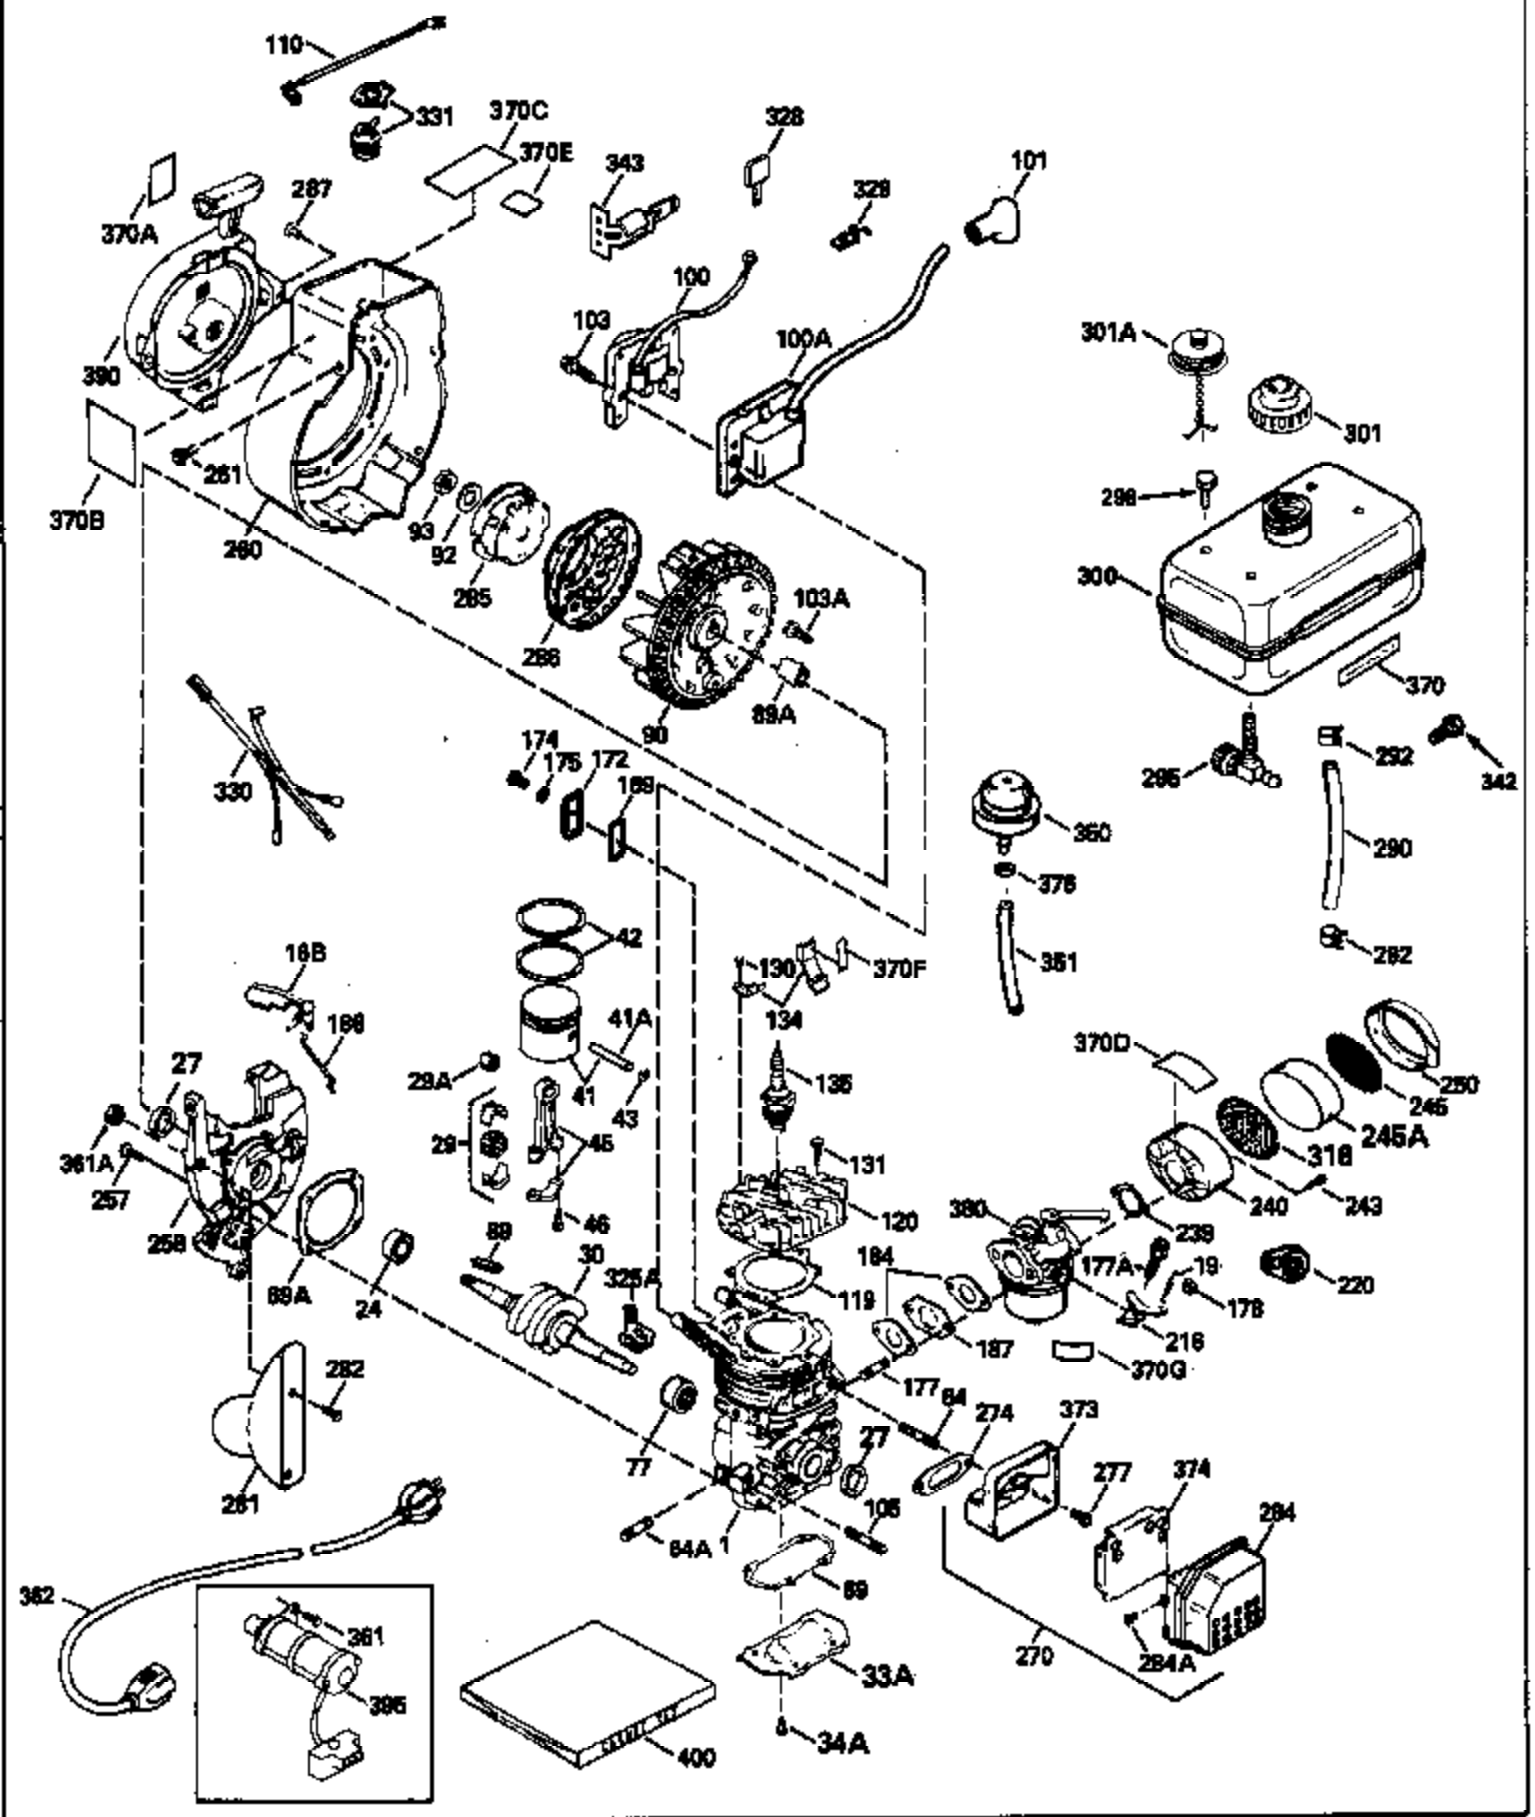

ILLUSTRATION SHOWS TYPICAL PARTS ONLY. ORDER BY PART NUMBER. PARTS NOT LISTED ARE SUPPLIED BY OEM.

Ref #	Part Number	Qty	Description
	1		Cylinder (Order s/b if replacement is req.)
16B	490291A		Air Vane
19	570646		Extension Spring
24	530110		Ball Bearing
27	510319		Oil Seal
29	530150		Needle Bearing & Liner Set (37 needle s)
29A	530104A		Cartridge Bearing
30	290602		Crankshaft
33A	570644		Cover Plate
34A	650579		Screw, Torx T-25, 10-24 x 1/2"
41	310283A		Piston & Pin Assy. (Incl. 43)
42	310190		Ring Set
43	310167		Piston Pin Retaining Ring
45	310235B		Connecting Rod Assy. (Incl. 29, 29A & 46)
46	650633		Connecting Rod Bolt
69	510323A		* Cover Plate Gasket
69A	510292A		* Cylinder Cover Gasket
77	530105		Cartridge Bearing
89A	611032		Adapter Sleeve
90	611066		Flywheel
92	650815		Belleville Washer
93	650390		Flywheel Nut
100	34443A		Solid State Ignition (Incl. 101)
101	610118		Spark Plug Cover
103	650814		Screw, Torx T-15, 10-24 x 1"
105	650796		Stud, 5/16-18 x 1-1/4"
119	510274A		* Cylinder Head Gasket
120	250240B		Cylinder Head
131	650477		Screw, Torx T-30, 1/4-20 x 3/4"
135	611049		Resistor Spark Plug (RCJ-8Y)
169	510325A		* Cover Gasket
172	570647		Compression Release Cover
174	650579		Screw, Torx T-25, 10-24 x 1/2"
175	650838		Washer, No. 10
177A	650959		Screw, 1/4-20 x 1"
184	510326A		* Carburetor Gasket
186	490294		Governor Link
187	570438A		Spacer
216	570645		R.P.M. Adjusting Lever
220	32410		Control Knob
257	650911		Screw, Torx T-30, 1/4-20 x 5/8"
258	350422		Blower Housing Base (Incl. 27)
260	350454		Blower Housing
261	650737		Screw, 1/4-20 x 1/2"
274	510207A		* Exhaust Gasket
277	650869		Screw, 1/4-20 x 2-3/4"
285	590551		Starter Cup
330	611164A		Wire Harness
370C	35977		Caution Decal
380	632410A		Carburetor (Incl. 184) (Refer to Division 5, Section A, page A1-38 or Fiche 27A, Grid F-3 for breakdown)
390	590652		Rewind Starter (Refer to Division 5, Section C, page 34 or Fiche 27A, Grid G-10for breakdown)
400	510324B		* Gasket Set (Incl. items marked *)