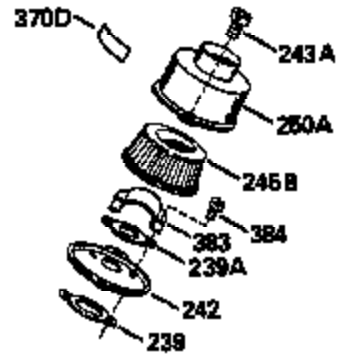

ILLUSTRATION SHOWS TYPICAL PARTS ONLY. ORDER BY PART NUMBER. PARTS NOT LISTED ARE SUPPLIED BY OEM.

Ref #	Part Number	Qty	Description
239A	35815		Air Cleaner Gasket (.031" thick)
275	390333		Muffler (1 piece)
287A	650926		Screw, 8-32 x 21/64"
325	29443		Wire Clip
383	570434		Air Baffle
384	650229		Screw, Torx T-25, 10-32 x 3/8"
422	730227A		2-Cycle Oil (8 oz.)