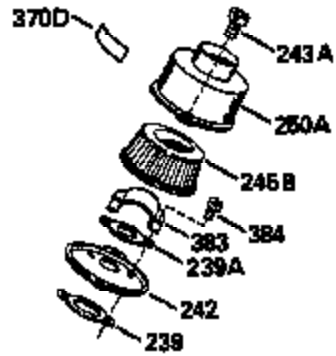

ILLUSTRATION SHOWS TYPICAL PARTS ONLY. ORDER BY PART NUMBER. PARTS NOT LISTED ARE SUPPLIED BY OEM.

Ref #	Part Number	Qty	Description
275	390330		Muffler (1 piece)
277A	650869		Screw, 1/4-20 x 2-3/4"
287A	650926		Screw, 8-32 x 21/64"
325	29443		Wire Clip
350	570629A		Primer Bulb
390A	590652		Rewind Starter (Refer to Division 5, Section C, page 34 or Fiche 27A, Grid G-10for breakdown)
422	730227A		2-Cycle Oil (8 oz.)