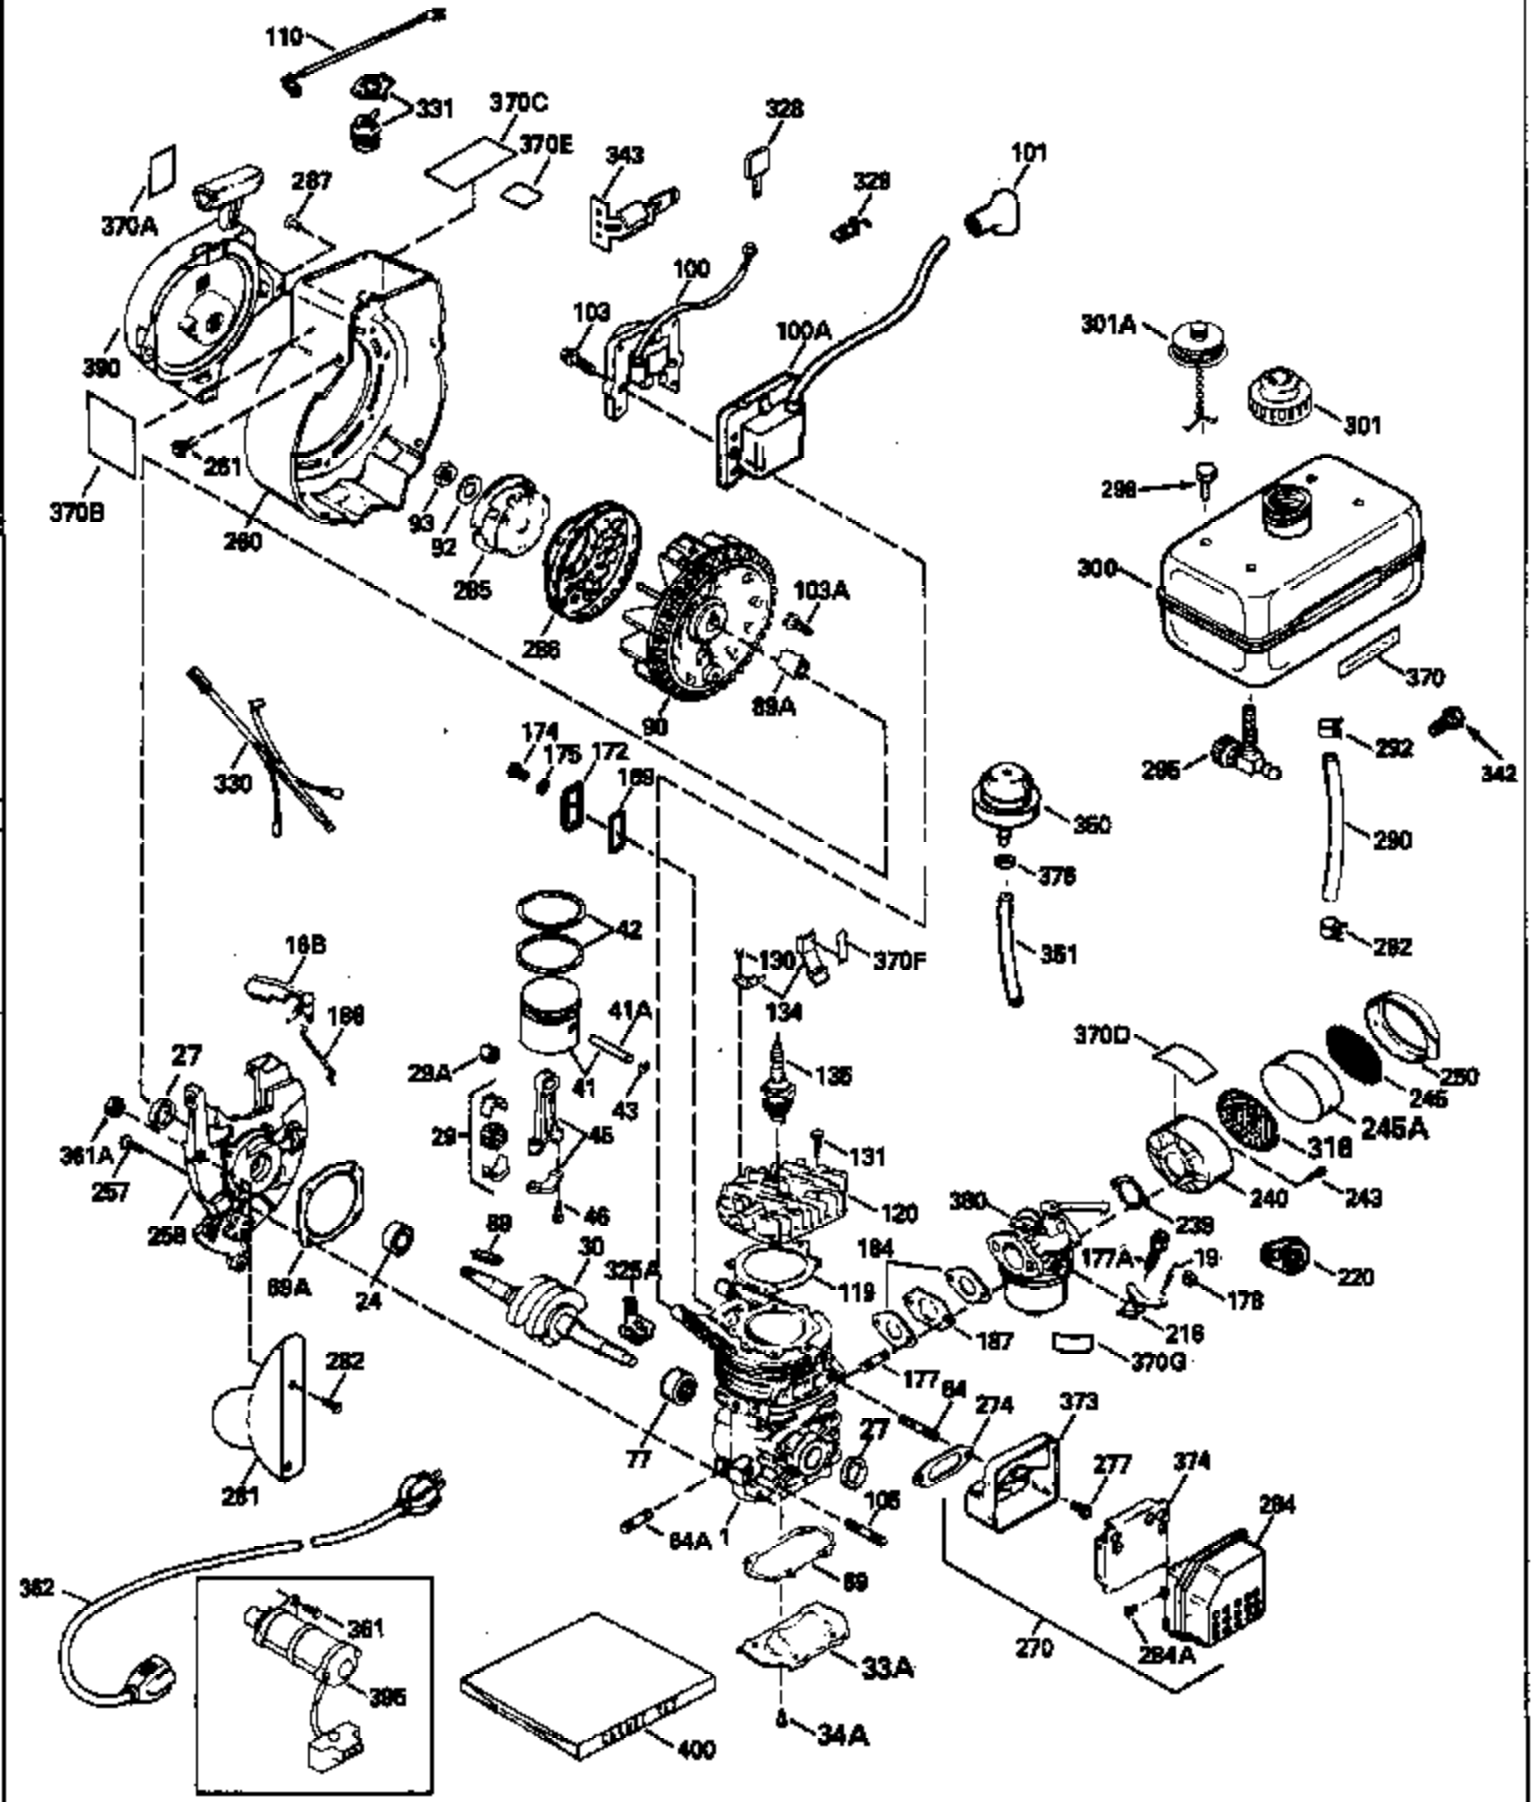

ILLUSTRATION SHOWS TYPICAL PARTS ONLY. ORDER BY PART NUMBER. PARTS NOT LISTED ARE SUPPLIED BY OEM.

Ref #	Part Number	Qty	Description
	1		Cylinder (Order s/b if replacement is req.)
16B	490291A		Air Vane
19	570646		Extension Spring
24	530110		Ball Bearing
27	510319		Oil Seal
29A	530104A		Cartridge Bearing
29	530150		Needle Bearing & Liner Set (37 needle s)
30	290607		Crankshaft
33A	570644		Cover Plate
34A	650579		Screw, Torx T-25, 10-24 x 1/2"
41	310283A		Piston & Pin Assy. (Incl. 43)
42	310190		Ring Set
43	310167		Piston Pin Retaining Ring
45	310235B		Connecting Rod Assy. (Incl. 29, 29A & 46)
46	650633		Connecting Rod Bolt
69	510323A		* Cover Plate Gasket
69A	510292A		* Cylinder Cover Gasket
77	530105		Cartridge Bearing
89A	611032		Adapter Sleeve
90	611066		Flywheel
92	650815		Belleville Washer
93	650390		Flywheel Nut
100A	34443A		Solid State Ignition (Incl. 101)
101	610118		Spark Plug Cover
103	650814		Screw, Torx T-15, 10-24 x 1"
119	510274A		* Cylinder Head Gasket
120	250240B		Cylinder Head
131	650477		Screw, Torx T-30, 1/4-20 x 3/4"
135	611049		Resistor Spark Plug (RCJ-8Y)
169	510325A		* Cover Gasket
172	570708		Compression Release Cover
174	650579		Screw, Torx T-25, 10-24 x 1/2"
175	650838		Washer, No. 10
177A	650959		Screw, 1/4-20 x 1"
184	510326A		* Carburetor Gasket
186	490294		Governor Link
187	570438A		Spacer
216	570645		R.P.M. Adjusting Lever
257	650911		Screw, Torx T-30, 1/4-20 x 5/8"
258	350422		Blower Housing Base (Incl. 27)
260	350437		Blower Housing
261	650737		Screw, 1/4-20 x 1/2"
274	510207A		* Exhaust Gasket
285	590551		Starter Cup
287			Pop Rivet (3/16" dia.)(Purchase local ly)
300	32660A		Fuel Tank (Incl. 292)
301	410240		Fuel Cap
330	611164A		Wire Harness
350	570629A		Primer Bulb
351	32180C		Primer Line
370C	35977		Caution Decal
380	632560		Carburetor (Incl. 184) (Refer to Division 5, Section A, page A1-46 or Fiche 27A, Grid G-1 for breakdown)
400	510324B		* Gasket Set (Incl. items marked *)