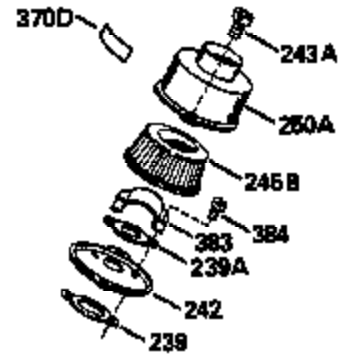

ILLUSTRATION SHOWS TYPICAL PARTS ONLY. ORDER BY PART NUMBER. PARTS NOT LISTED ARE SUPPLIED BY OEM.

Ref #	Part Number	Qty	Description
275	390330		Muffler (1 piece)
277A	650869		Screw, 1/4-20 x 2-3/4"
287A	650926		Screw, 8-32 x 21/64"
325	29443		Wire Clip
350	570629A		Primer Bulb
390A	590652		Rewind Starter (Refer to Division 5, Section C, page 34 or Fiche 27A, Grid G-10for breakdown)
422	730227A		2-Cycle Oil (8 oz.)