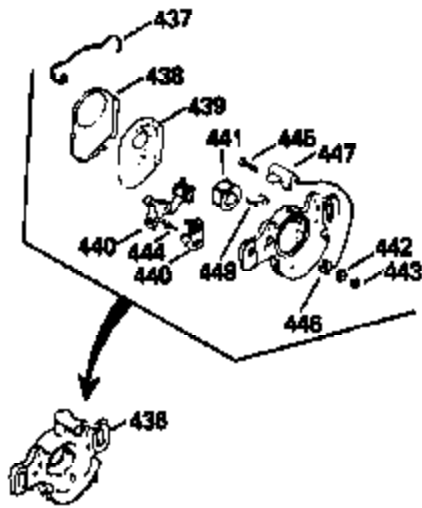

ILLUSTRATION SHOWS TYPICAL PARTS ONLY. ORDER BY PART NUMBER. PARTS NOT LISTED ARE SUPPLIED BY OEM.

Ref #	Part Number	Qty	Description
275	390330		Muffler (1 piece)
277A	650869		Screw, 1/4-20 x 2-3/4"
287A	650926		Screw, 8-32 x 21/64"
325	29443		Wire Clip
350	570629A		Primer Bulb
390A	590652		Rewind Starter (Refer to Division 5, Section C, page 34 or Fiche 27A, Grid G-10for breakdown)
422	730227A		2-Cycle Oil (8 oz.)