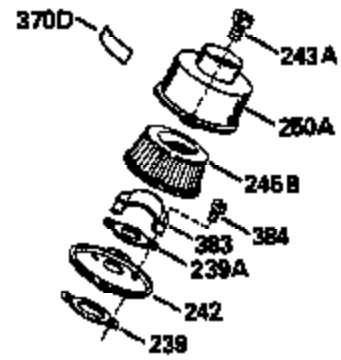

ILLUSTRATION SHOWS TYPICAL PARTS ONLY. ORDER BY PART NUMBER. PARTS NOT LISTED ARE SUPPLIED BY OEM.

Ref #	Part Number	Qty	Description
239A	35815		Air Cleaner Gasket (.031" thick)
275B	390331		Muffler (1 piece)
277A	650869		Screw, 1/4-20 x 2-3/4"
287A	650926		Screw, 8-32 x 21/64"
325	29443		Wire Clip
327	35392		Starter Plug
350	570629A		Primer Bulb
351A	410274		Primer Line
383	570434		Air Baffle
384	650229		Screw, Torx T-25, 10-32 x 3/8"
390A	590652		Rewind Starter (Refer to Division 5, Section C, page 34 or Fiche 27A, Grid G-10for breakdown)
422	730227A		2-Cycle Oil (8 oz.)