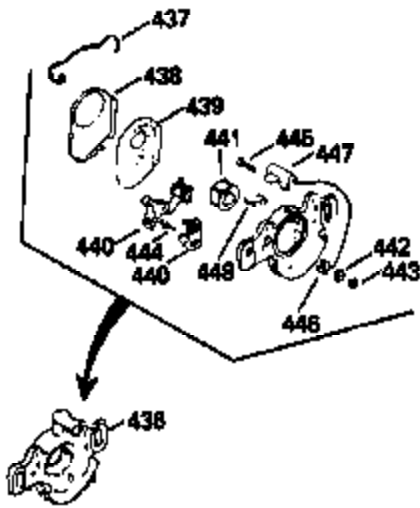

ILLUSTRATION SHOWS TYPICAL PARTS ONLY. ORDER BY PART NUMBER. PARTS NOT LISTED ARE SUPPLIED BY OEM.

Ref #	Part Number	Qty	Description
239A	35815		Air Cleaner Gasket (.031" thick)
275B	390331		Muffler (1 piece)
277A	650869		Screw, 1/4-20 x 2-3/4"
287A	650926		Screw, 8-32 x 21/64"
325	29443		Wire Clip
327	35392		Starter Plug
350	570629A		Primer Bulb
351A	410274		Primer Line
383	570434		Air Baffle
384	650229		Screw, Torx T-25, 10-32 x 3/8"
390A	590652		Rewind Starter (Refer to Division 5, Section C, page 34 or Fiche 27A, Grid G-10for breakdown)
422	730227A		2-Cycle Oil (8 oz.)