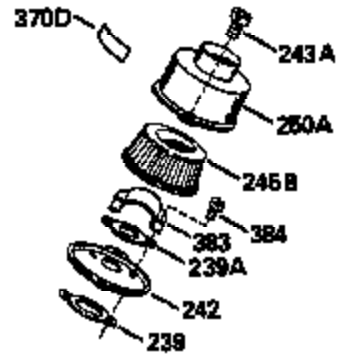

ILLUSTRATION SHOWS TYPICAL PARTS ONLY. ORDER BY PART NUMBER. PARTS NOT LISTED ARE SUPPLIED BY OEM.

Ref #	Part Number	Qty	Description
239A	35815		Air Cleaner Gasket (.031" thick)
275B	390331		Muffler (1 piece)
277A	650869		Screw, 1/4-20 x 2-3/4"
287A	650926		Screw, 8-32 x 21/64"
325	29443		Wire Clip
327	35392		Starter Plug
350	570629A		Primer Bulb
351A	410274		Primer Line
383	570434		Air Baffle
384	650229		Screw, Torx T-25, 10-32 x 3/8"
390A	590652		Rewind Starter (Refer to Division 5, Section C, page 34 or Fiche 27A, Grid G-10for breakdown)
422	730227A		2-Cycle Oil (8 oz.)