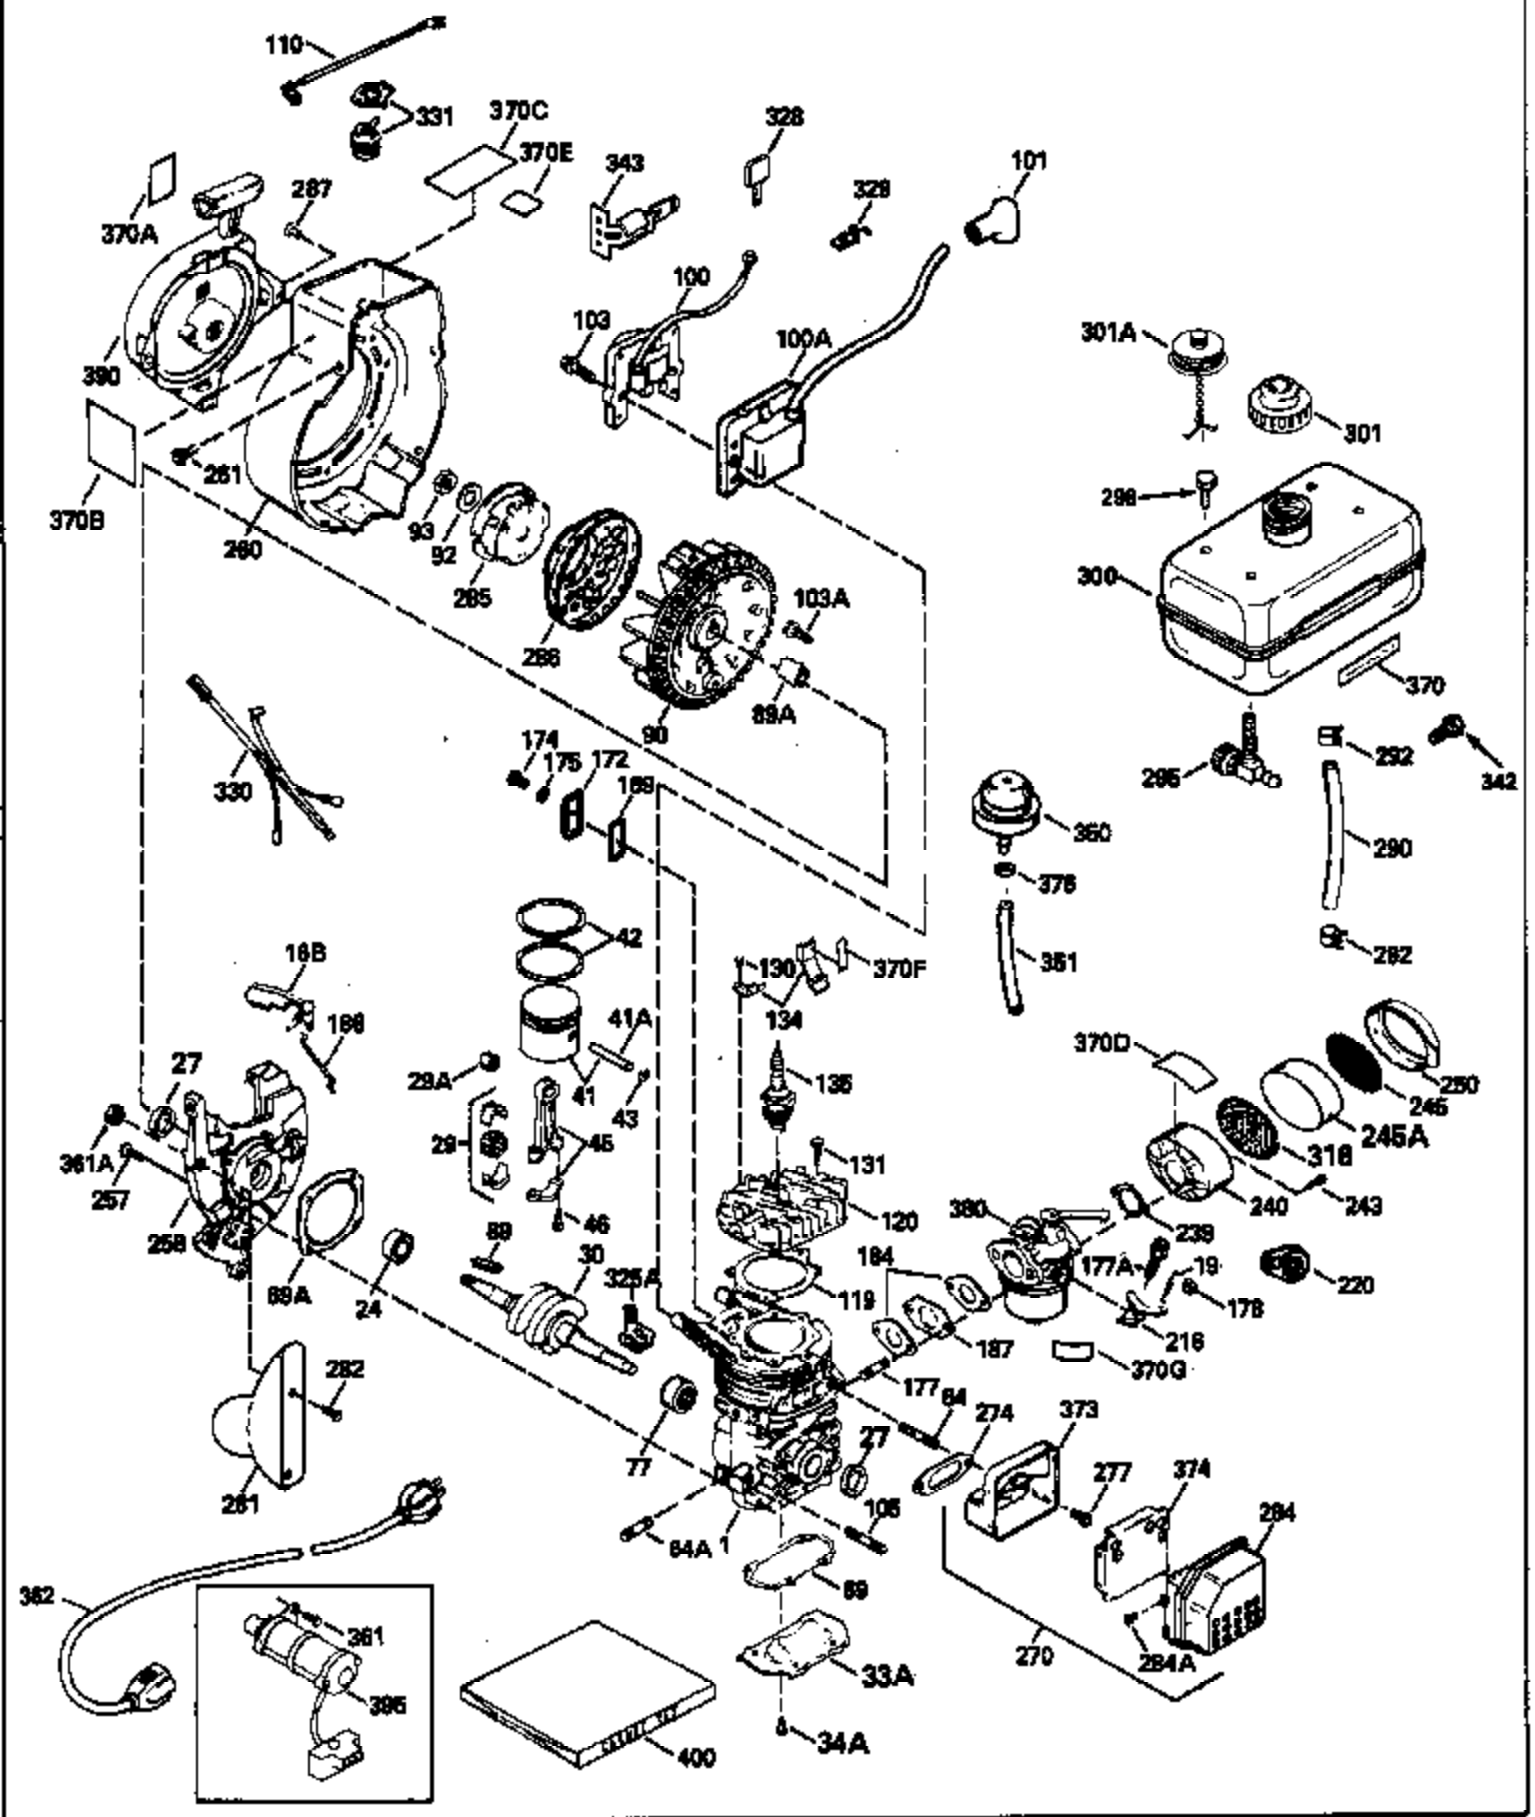

ILLUSTRATION SHOWS TYPICAL PARTS ONLY. ORDER BY PART NUMBER. PARTS NOT LISTED ARE SUPPLIED BY OEM.

Ref #	Part Number	Qty	Description
	1		Cylinder (Order s/b if replacement is req.)
16B	490291A		Air Vane
19	570646		Extension Spring
24	530110		Ball Bearing
27	510319		Oil Seal
29	530150		Needle Bearing & Liner Set (37 needle s)
29A	530104A		Cartridge Bearing
30	290655		Crankshaft
33A	570644		Cover Plate
34A	650579		Screw, Torx T-25, 10-24 x 1/2"
41	310283A		Piston & Pin Assy. (Incl. 43)
42	310190		Ring Set
43	310167		Piston Pin Retaining Ring
45	310235B		Connecting Rod Assy. (Incl. 29, 29A & 46)
46	650633		Connecting Rod Bolt
69A	510292A		* Cylinder Cover Gasket
69	510323A		* Cover Plate Gasket
77	530105		Cartridge Bearing
89A	611032		Adapter Sleeve
90	611066		Flywheel
92	650815		Belleville Washer
93	650390		Flywheel Nut
100A	34443A		Solid State Ignition (Incl. 101)
101	610118		Spark Plug Cover
103	650814		Screw, Torx T-15, 10-24 x 1"
110	611130		Ground Wire
119	510274A		* Cylinder Head Gasket
120	250240B		Cylinder Head
131	650477		Screw, Torx T-30, 1/4-20 x 3/4"
135	611049		Resistor Spark Plug (RCJ-8Y)
169	510325A		* Cover Gasket
172	570708		Compression Release Cover
174	650579		Screw, Torx T-25, 10-24 x 1/2"
175	650838		Washer, No. 10
177A	650959		Screw, 1/4-20 x 1"
184	510326A		* Carburetor Gasket
186	490297		Governor Link
187	570438A		Spacer
216	570645		R.P.M. Adjusting Lever
257	650911		Screw, Torx T-30, 1/4-20 x 5/8"
258	350422		Blower Housing Base (Incl. 27)
260	350444		Blower Housing
261	650737		Screw, 1/4-20 x 1/2"
274	510207A		* Exhaust Gasket
285	590551		Starter Cup
287			Pop Rivet (3/16" dia.)(Purchase local ly)
301	410259A		Fuel Cap
350	570629A		Primer Bulb
370C	35977		Caution Decal
380	632608		Carburetor (Incl. 184) (Refer to Division 5, Section A, page A1-34 or Fiche 27A, Grid F-1 for breakdown)
400	510324B		* Gasket Set (Incl. items marked *)