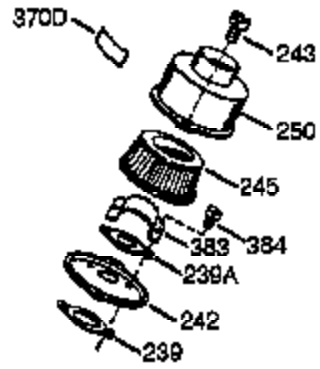

Ref #	Part Number	Qty	Description
239	35815	1	Air Cleaner Gasket
275	390331	1	Muffler (Incl. 274 & 277)
383	570434	1	Spit Cup
384	650431	2	Screw, Torx T-25, 10-32 x 5/8"
420	730227A	1	2-Cycle Oil (8 oz.)