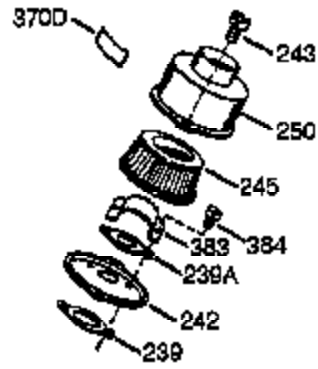

Ref #	Part Number	Qty	Description
	1 0	1	Cylinder (Order S/B if replacement is needed)
16B	490291A	1	Air Vane
19	570707	1	Extension Spring
24	530110	1	Ball Bearing
29	530150	1	Needle Bearing & Liner Set (37 Needle s)
29A	530104A	1	Cartridge Bearing
30	290602	1	Crankshaft
33A	570644	1	Cover Plate
34A	650579	4	Screw, Torx T-25, 10-24 x 1/2"
41	310283A	1	Piston & Pin Ass'y. (Incl. 43)
42	310190	2	Ring Set
43	310167	2	Piston Pin Retaining Ring
45	310235B	1	Connecting Rod Ass'y. (Incl. 29, 29A, & 46)
46	650633	4	Connecting Rod Bolt
69	510292A	1	* Cylinder Cover Gasket
69A	510323A	1	* Cover Plate Gasket
75	510319	2	Oil Seal
77	530105	1	Cartridge Bearing
89A	611032	1	Adapter Sleeve
90	611066	1	Flywheel
92	650815	1	Belleville Washer
93	650390	1	Flywheel Nut
100	34443A	1	Solid State Ignition (Incl. 101)
101	610118	1	Spark Plug Cover
103	650814	2	Screw, Torx T-15, 10-24 x 1"
105A	650796	4	Stud
119	510274A	1	* Cylinder Head Gasket
120	250240B	1	Cylinder Head
131	650477	5	Screw, Torx T-30, 1/4-20 x 3/4"
135	611049	1	Resistor Spark Plug (RCJ8Y)
163	650838	1	Washer
169	510325A	1	* Compression Release Cover Gasket
172A	570708	1	Compression Release Cover
174	650579	1	Screw, Torx T-25, 10-24 x 1/2"
177	650959	2	Screw, 5/32 Allen, 1/4-20 x 1"
184	510326A	2	* Carburetor Gasket
186	490322	1	Governor Link
187	570438A	1	Spacer
216	570645	1	R.P.M. Adjusting Lever
239	35815	1	Air Cleaner Gasket
257	650911	4	Screw, Torx T-30, 1/4-20 x 5/8"
258	350422	1	Blower Housing Base (Incl. 75)
260	350454	1	Blower Housing
261	650737	4	Screw, 1/4-20 x 1/2"
274	510207A	1	* Exhaust Gasket
277	650869	2	Screw, 1/4-20 x 2-3/4"
285	590551	1	Starter Cup
287	650926	3	Screw, 8-32 x 21/64"
325	29443	1	Wire Clip
330	611164A	1	Wire Harness
370	36261	1	Lubrication Decal
380	632410B	1	Carburetor (Incl. 184)
390	590652	1	Rewind Starter
400	510324B	1	* Gasket Set (Incl. items marked PK i n notes) Incl. (1) each of part #'s 510207A, 510274A, 510292A, 510323A, 510325A, 510326A, 510346A, and (2) of part # 510110A