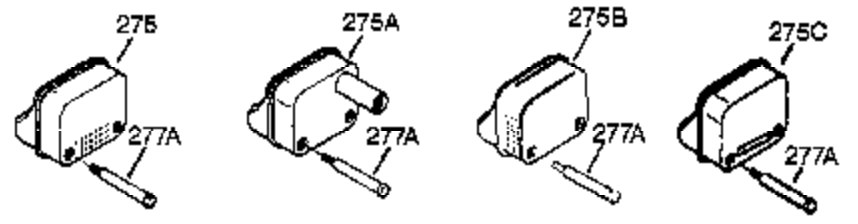

Ref #	Part Number	Qty	Description
	1 0	1	Cylinder (Order S/B if replacement is needed)
16B	490291A	1	Air Vane
19	570707	1	Extension Spring
24	530110	1	Ball Bearing
29A	530104A	1	Cartridge Bearing
29	530150	1	Needle Bearing & Liner Set (37 Needle s)
30	290602	1	Crankshaft
33A	570644	1	Cover Plate
34A	650579	4	Screw, Torx T-25, 10-24 x 1/2"
41	310283A	1	Piston & Pin Ass'y. (Incl. 43)
42	310289	2	Ring Set
43	310167	2	Piston Pin Retaining Ring
45	310235B	1	Connecting Rod Ass'y. (Incl. 29, 29A, & 46)
46	650633	4	Connecting Rod Bolt
69	510292A	1	* Cylinder Cover Gasket
69A	510323A	1	* Cover Plate Gasket
75	510319	2	Oil Seal
77	530105	1	Cartridge Bearing
89A	611032	1	Adapter Sleeve
90	611066	1	Flywheel
92	650815	1	Belleville Washer
93	650390	1	Flywheel Nut
100	34443B	1	Solid State Ignition (Incl. 101)
101	610118	1	Spark Plug Cover
103	651007	2	Screw, Torx T-15, 10-24 x 15/16"
105A	650796	4	Stud
119	510274A	1	* Cylinder Head Gasket
120	250240B	1	Cylinder Head
131	650477	5	Screw, Torx T-30, 1/4-20 x 3/4"
135	611049	1	Resistor Spark Plug (RCJ8Y)
163	650838	1	Washer
169	510325A	1	* Compression Release Cover Gasket
172A	570708	1	Compression Release Cover
174	650579	1	Screw, Torx T-25, 10-24 x 1/2"
177	650959	2	Screw, 5/32 Allen, 1/4-20 x 1"
184	510326A	2	* Carburetor Gasket
186	490322	1	Governor Link
187	570438A	1	Spacer
216	570645	1	R.P.M. Adjusting Lever
239	35815	1	Air Cleaner Gasket
257	650911	4	Screw, Torx T-30, 1/4-20 x 5/8"
258	350422	1	Blower Housing Base (Incl. 75)
260	350454	1	Blower Housing
261	650737	4	Screw, 1/4-20 x 1/2"
274	510207A	1	* Exhaust Gasket
277	650869	2	Screw, 1/4-20 x 2-3/4"
285	590551A	1	Starter Cup
287	650926	3	Screw, 8-32 x 21/64"
325	29443	1	Wire Clip
330	611164A	1	Wire Harness
370A	36261	1	Lubrication Decal
370K	36695	1	Starter Decal
380	640098	1	Carburetor (Incl. 184)
390	590743	1	Rewind Starter
400	510324B	1	* Gasket Set (Incl. items marked PK i n notes) Incl. (1) each of part #'s 510207A, 510274A, 510292A, 510323A, 510325A, 510326A, 510346A, and (2) of part # 510110A