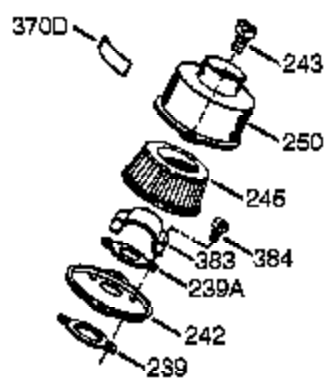

Ref #	Part Number	Qty	Description
	1 0	1	Cylinder (Order S/B if replacement is needed)
16B	490291A	1	Air Vane
19	570707	1	Extension Spring
24	530110	1	Ball Bearing
29A	530104A	1	Cartridge Bearing
29	530150	1	Needle Bearing & Liner Set (37 Needle s)
30	290602	1	Crankshaft
33A	570644	1	Cover Plate
34A	650579	4	Screw, Torx T-25, 10-24 x 1/2"
41	310283A	1	Piston & Pin Ass'y. (Incl. 43)
42	310289	2	Ring Set
43	310167	2	Piston Pin Retaining Ring
45	310235B	1	Connecting Rod Ass'y. (Incl. 29, 29A, & 46)
46	650633	4	Connecting Rod Bolt
69	510292A	1	* Cylinder Cover Gasket
69A	510323A	1	* Cover Plate Gasket
75	510319	2	Oil Seal
77	530105	1	Cartridge Bearing
89A	611032	1	Adapter Sleeve
90	611066	1	Flywheel
92	650815	1	Belleville Washer
93	650390	1	Flywheel Nut
100	34443B	1	Solid State Ignition (Incl. 101)
101	610118	1	Spark Plug Cover
103	651007	2	Screw, Torx T-15, 10-24 x 15/16"
105A	650796	4	Stud
119	510274A	1	* Cylinder Head Gasket
120	250240B	1	Cylinder Head
131	650477	5	Screw, Torx T-30, 1/4-20 x 3/4"
135	611049	1	Resistor Spark Plug (RCJ8Y)
163	650838	1	Washer
169	510325A	1	* Compression Release Cover Gasket
172A	570708	1	Compression Release Cover
174	650579	1	Screw, Torx T-25, 10-24 x 1/2"
177	650959	2	Screw, 5/32 Allen, 1/4-20 x 1"
184	510326A	2	* Carburetor Gasket
186	490322	1	Governor Link
187	570438A	1	Spacer
216	570645	1	R.P.M. Adjusting Lever
239	35815	1	Air Cleaner Gasket
257	650911	4	Screw, Torx T-30, 1/4-20 x 5/8"
258	350422	1	Blower Housing Base (Incl. 75)
260	350454	1	Blower Housing
261	650737	4	Screw, 1/4-20 x 1/2"
274	510207A	1	* Exhaust Gasket
277	650869	2	Screw, 1/4-20 x 2-3/4"
285	590551A	1	Starter Cup
287	650926	3	Screw, 8-32 x 21/64"
325	29443	1	Wire Clip
330	611164A	1	Wire Harness
370A	36261	1	Lubrication Decal
370K	36695	1	Starter Decal
380	640098	1	Carburetor (Incl. 184)
390	590743	1	Rewind Starter
400	510324B	1	* Gasket Set (Incl. items marked PK i n notes) Incl. (1) each of part #'s 510207A, 510274A, 510292A, 510323A, 510325A, 510326A, 510346A, and (2) of part # 510110A