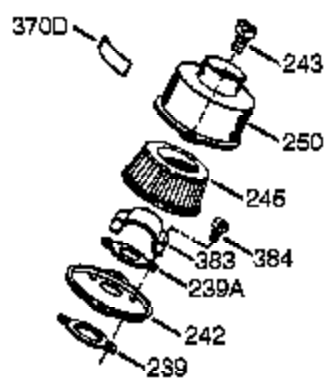

Ref #	Part Number	Qty	Description
	1 0	1	Cylinder (Order S/B if replacement is needed)
16B	490291A	1	Air Vane
19	570707	1	Extension Spring
24	530110	1	Ball Bearing
29A	530104A	1	Cartridge Bearing
29	530150	1	Needle Bearing & Liner Set (37 Needle s)
30	290602	1	Crankshaft
33A	570644	1	Cover Plate
34A	650579	4	Screw, Torx T-25, 10-24 x 1/2"
41	310283A	1	Piston & Pin Ass'y. (Incl. 43)
42	310289	2	Ring Set
43	310167	2	Piston Pin Retaining Ring
45	310235B	1	Connecting Rod Ass'y. (Incl. 29, 29A, & 46)
46	650633	4	Connecting Rod Bolt
69	510292A	1	* Cylinder Cover Gasket
69A	510323A	1	* Cover Plate Gasket
75	510319	2	Oil Seal
77	530105	1	Cartridge Bearing
89A	611032	1	Adapter Sleeve
90	611066	1	Flywheel
92	650815	1	Belleville Washer
93	650390	1	Flywheel Nut
100	34443C	1	Solid State Ignition (Incl. 101)
101	610118	1	Spark Plug Cover
103	651007	2	Screw, T-15, 10-24 x 15/16"
105A	650796	4	Stud
119	510274A	1	* Cylinder Head Gasket
120	250240B	1	Cylinder Head
131	650477	5	Screw, T-30, 1/4-20 x 3/4"
135	611049	1	Resistor Spark Plug (RCJ8Y)
163	650838	1	Washer
169	510325A	1	* Compression Release Cover Gasket
172A	570708	1	Compression Release Cover
174	650579	1	Screw, T-25, 10-24 x 1/2"
177	650959	2	Screw, 5/32 Allen, 1/4-20 x 1"
184	510326A	2	* Carburetor Gasket
186	490322	1	Governor Link
187	570438A	1	Spacer
216	570645	1	R.P.M. Adjusting Lever
239	35815	1	* Air Cleaner Gasket
257	650911	4	Screw, Torx T-30, 1/4-20 x 5/8"
258	350422	1	Blower Housing Base (Incl. 75)
260	350454	1	Blower Housing
261	650737	4	Screw, 1/4-20 x 1/2"
274	510207A	1	* Exhaust Gasket
277	650869	2	Screw, 1/4-20 x 2-3/4"
285	590551A	1	Starter Cup
287	650926	3	Screw, 8-32 x 21/64"
325	29443	1	Wire Clip
330	611164A	1	Wire Harness
370A	36261	1	Lubrication Decal
370K	36695	1	Starter Decal
380	640098A	1	Carburetor (Incl. 184)
390	590743	1	Rewind Starter
400	510324B	1	* Gasket Set (Incl. items marked PK i n notes)