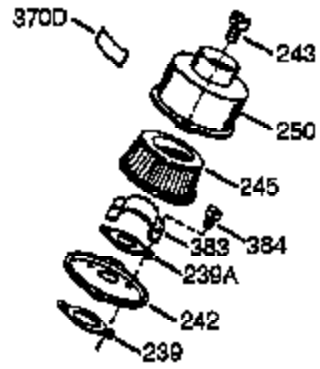

Ref #	Part Number	Qty	Description
275	390330	1	Muffler (Incl. 274 & 277)
420	730227A	1	2-Cycle Oil (8 oz.)