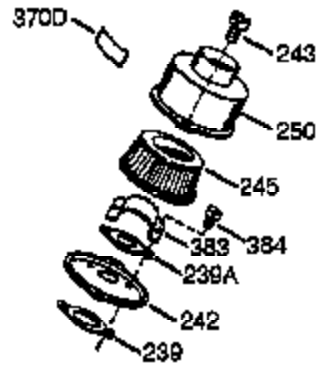

Ref #	Part Number	Qty	Description
	1 xxxxx	1	Cylinder (Order S/B if replacement is needed)
16B	490291A	1	Air Vane
19	570707	1	Extension Spring
24	530110	1	Ball Bearing
29	530150	1	Needle Bearing & Liner Set (37 Needle s)
29A	530104A	1	Cartridge Bearing
30	290602	1	Crankshaft
33A	570644	1	Cover Plate
34A	650579	4	Screw, Torx T-25, 10-24 x 1/2"
41	310283A	1	Piston & Pin Ass'y. (Incl. 43)
42	310190	2	Ring Set
43	310167	2	Piston Pin Retaining Ring
45	310235B	1	Connecting Rod Ass'y. (Incl. 29, 29A, & 46)
46	650633	4	Connecting Rod Bolt
69	510292A	1	* Cylinder Cover Gasket
69A	510323A	1	* Cover Plate Gasket
75	510319	2	Oil Seal
77	530105	1	Cartridge Bearing
89A	611032	1	Adapter Sleeve
90	611066	1	Flywheel
92	650815	1	Belleville Washer
93	650390	1	Flywheel Nut
100	34443A	1	Solid State Ignition (Incl. 101)
101	610118	1	Spark Plug Cover
103	650814	2	Screw, Torx T-15, 10-24 x 1"
105A	650796	4	Stud
119	510274A	1	* Cylinder Head Gasket
120	250240B	1	Cylinder Head
131	650477	5	Screw, Torx T-30, 1/4-20 x 3/4"
135	611049	1	Resistor Spark Plug (RCJ8Y)
163	650838	1	Washer
169	510325A	1	* Compression Release Cover Gasket
172A	570708	1	Compression Release Cover
174	650579	1	Screw, Torx T-25, 10-24 x 1/2"
177	650959	2	Screw, 5/32 Allen, 1/4-20 x 1"
184	510326A	2	* Carburetor Gasket
186	490322	1	Governor Link
187	570438A	1	Spacer
216	570645	1	R.P.M. Adjusting Lever
239	35815	1	Air Cleaner Gasket
257	650911	4	Screw, Torx T-30, 1/4-20 x 5/8"
258	350422	1	Blower Housing Base (Incl. 75)
260	350437	1	Blower Housing
261	650737	4	Screw, 1/4-20 x 1/2"
274	510207A	1	* Exhaust Gasket
277	650869	2	Screw, 1/4-20 x 2-3/4"
285	590551	1	Starter Cup
287	650926	3	Screw, 8-32 x 21/64"
325	29443	1	Wire Clip
330	611131A	1	Wire Harness
370	35977	1	Instruction Decal
380	632641	1	Carburetor (Incl. 184)
390	590652	1	Rewind Starter
400	510324B	1	* Gasket Set (Incl. items marked PK i n notes) Incl. (1) each of part #'s 510207A, 510274A, 510292A, 510323A, 510325A, 510326A, 510346A, and (2) of part # 510110A