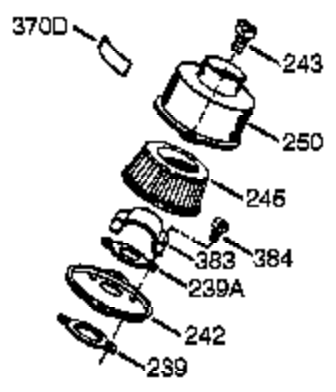

Ref #	Part Number	Qty	Description
	1 0	1	Cylinder (Order S/B if replacement is needed)
16B	490291A	1	Air Vane
19	570707	1	Extension Spring
24	530110	1	Ball Bearing
29A	530104A	1	Cartridge Bearing
29	530150	1	Needle Bearing & Liner Set (37 Needle s)
30	290602	1	Crankshaft
33A	570644	1	Cover Plate
34A	650579	4	Screw, Torx T-25, 10-24 x 1/2"
41	310283A	1	Piston & Pin Ass'y. (Incl. 43)
42	310289	2	Ring Set
43	310167	2	Piston Pin Retaining Ring
45	310235B	1	Connecting Rod Ass'y. (Incl. 29, 29A, & 46)
46	650633	4	Connecting Rod Bolt
69	510292A	1	* Cylinder Cover Gasket
69A	510323A	1	* Cover Plate Gasket
75	510319	2	Oil Seal
77	530105	1	Cartridge Bearing
89A	611032	1	Adapter Sleeve
90	611066	1	Flywheel
92	650815	1	Belleville Washer
93	650390	1	Flywheel Nut
100	34443B	1	Solid State Ignition (Incl. 101)
101	610118	1	Spark Plug Cover
103	651007	2	Screw, Torx T-15, 10-24 x 15/16"
105A	650796	4	Stud
119	510274A	1	* Cylinder Head Gasket
120	250240B	1	Cylinder Head
131	650477	5	Screw, Torx T-30, 1/4-20 x 3/4"
135	611049	1	Resistor Spark Plug (RCJ8Y)
163	650838	1	Washer
169	510325A	1	* Compression Release Cover Gasket
172A	570708	1	Compression Release Cover
174	650579	1	Screw, Torx T-25, 10-24 x 1/2"
177	650959	2	Screw, 5/32 Allen, 1/4-20 x 1"
184	510326A	2	* Carburetor Gasket
186	490322	1	Governor Link
187	570438A	1	Spacer
216	570645	1	R.P.M. Adjusting Lever
239	35815	1	Air Cleaner Gasket
257	650911	4	Screw, Torx T-30, 1/4-20 x 5/8"
258	350422	1	Blower Housing Base (Incl. 75)
260	350454	1	Blower Housing
261	650737	4	Screw, 1/4-20 x 1/2"
274	510207A	1	* Exhaust Gasket
277	650869	2	Screw, 1/4-20 x 2-3/4"
285	590551A	1	Starter Cup
287	650926	3	Screw, 8-32 x 21/64"
325	29443	1	Wire Clip
330	611164A	1	Wire Harness
370A	36261	1	Lubrication Decal
370K	36695	1	Starter Decal
380	640097	1	Carburetor (Incl. 184)
390	590743	1	Rewind Starter
400	510324B	1	* Gasket Set (Incl. items marked PK i n notes) Incl. (1) each of part #'s 510207A, 510274A, 510292A, 510323A, 510325A, 510326A, 510346A, and (2) of part # 510110A