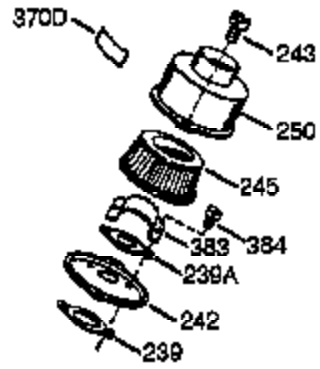

Ref #	Part Number	Qty	Description
239	35815	1	Air Cleaner Gasket
275	390330	1	Muffler (Incl. 274 & 277)
383	570434	1	Spit Cup
384	650229	2	Screw, Torx T-25, 10-32 x 3/8"
420	730227A	1	2-Cycle Oil (8 oz.)