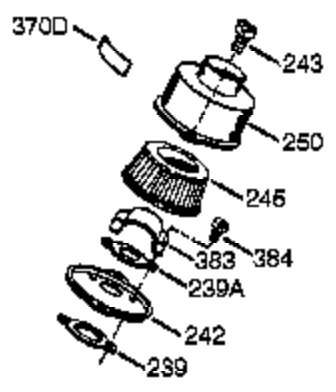

Ref #	Part Number	Qty	Description
275	390330	1	Muffler (Incl. 274 & 277)
370	36271	1	Lubrication Decal