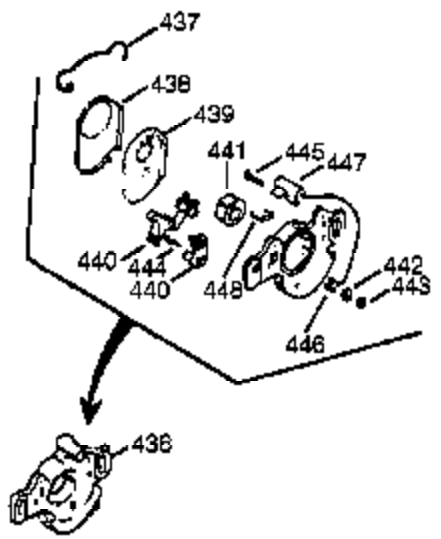

Ref #	Part Number	Qty	Description
275	390330	1	Muffler (Incl. 274 & 277)
370	36271	1	Lubrication Decal