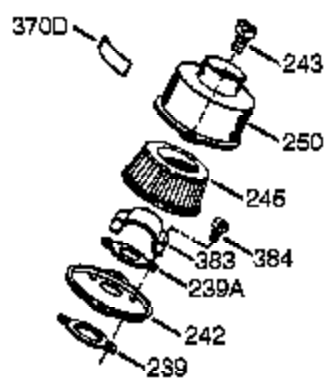

Ref #	Part Number	Qty	Description
239	35815	1	Air Cleaner Gasket
275	390333	1	Muffler (Incl. 274 & 277)
370	36261	1	Lubrication Decal
383	570434	1	Spit Cup
384	650431	2	Screw, Torx T-25, 10-32 x 5/8"
420	730227A	1	2-Cycle Oil (8 oz.)