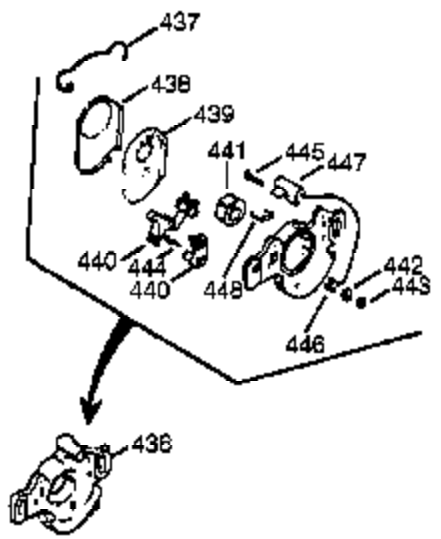

Ref #	Part Number	Qty	Description
239	35815	1	Air Cleaner Gasket
275	390333	1	Muffler (Incl. 274 & 277)
370	36261	1	Lubrication Decal
383	570434	1	Spit Cup
384	650431	2	Screw, Torx T-25, 10-32 x 5/8"
420	730227A	1	2-Cycle Oil (8 oz.)