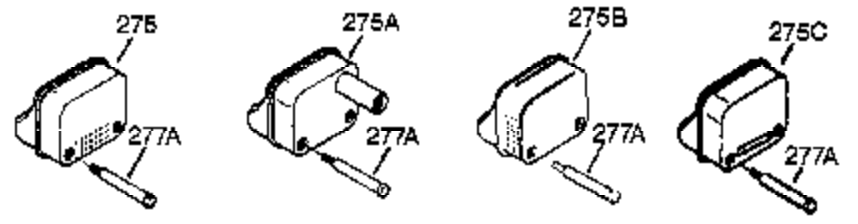

Ref #	Part Number	Qty	Description
239	35815	1	Air Cleaner Gasket
275	390333	1	Muffler (Incl. 274 & 277)
383	570434	1	Spit Cup
384	650431	2	Screw, Torx T-25, 10-32 x 5/8"
420	730227A	1	2-Cycle Oil (8 oz.)