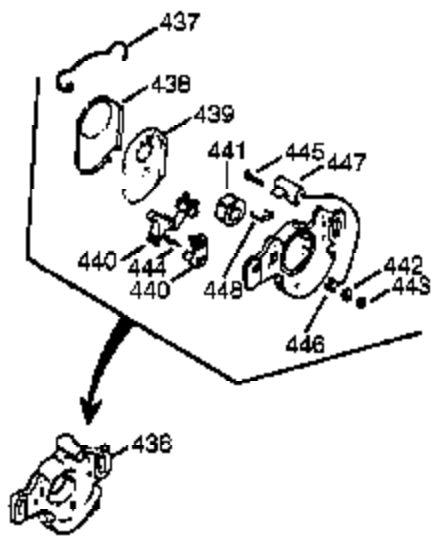

Ref #	Part Number	Qty	Description
239	35815	1	Air Cleaner Gasket
275	390333	1	Muffler (Incl. 274 & 277)
383	570434	1	Spit Cup
384	650431	2	Screw, Torx T-25, 10-32 x 5/8"
420	730227A	1	2-Cycle Oil (8 oz.)