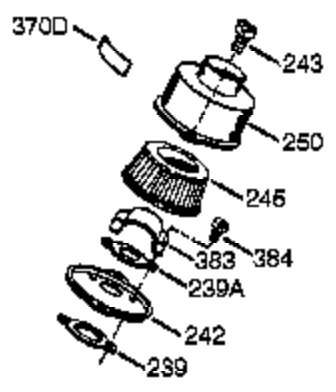

Ref #	Part Number	Qty	Description
239	35815	1	Air Cleaner Gasket
275	390333	1	Muffler (Incl. 274 & 277)
383	570434	1	Spit Cup
384	650431	2	Screw, Torx T-25, 10-32 x 5/8"
420	730227A	1	2-Cycle Oil (8 oz.)