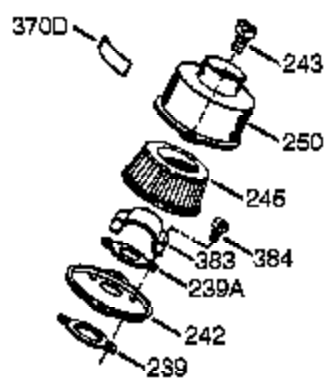

Ref #	Part Number	Qty	Description
	1 0	1	Cylinder (Order S/B if replacement is needed)
16B	490291A	1	Air Vane
19	570707	1	Extension Spring
24	530110	1	Ball Bearing
29A	530104A	1	Cartridge Bearing
29	530150	1	Needle Bearing & Liner Set (37 Needle s)
30	290602	1	Crankshaft
33A	570644	1	Cover Plate
34A	650579	4	Screw, T-25, 10-24 x 1/2"
41	310283A	1	Piston & Pin Ass'y. (Incl. 43)
42	310289	2	Ring Set
43	310167	2	Piston Pin Retaining Ring
45	310235B	1	Connecting Rod Ass'y. (Incl. 29, 29A, & 46)
46	650633	4	Connecting Rod Bolt
69A	510323A	1	* Cover Plate Gasket
69	510292A	1	* Cylinder Cover Gasket
75	510319	2	Oil Seal
77	530105	1	Cartridge Bearing
89A	611032	1	Adapter Sleeve
90	611066	1	Flywheel
92	650815	1	Belleville Washer
93	650390	1	Flywheel Nut
100	34443C	1	Solid State Ignition (Incl. 101)
101	610118	1	Spark Plug Cover
103	651007	2	Screw, T-15, 10-24 x 15/16"
105A	650796	4	Stud
119	510274A	1	* Cylinder Head Gasket
120	250240B	1	Cylinder Head
131	650477	5	Screw, T-30, 1/4-20 x 3/4"
135	611049	1	Resistor Spark Plug (RCJ8Y)
163	650838	1	Washer
169	510325A	1	* Compression Release Cover Gasket
172A	570708	1	Compression Release Cover
174	650579	1	Screw, T-25, 10-24 x 1/2"
177	650959	2	Screw, 5/32 Allen, 1/4-20 x 1"
184	510326A	2	* Carburetor Gasket
186	490322	1	Governor Link
187	570438A	1	Spacer
216	570645	1	R.P.M. Adjusting Lever
239	35815	1	* Air Cleaner Gasket
257	650911	4	Screw, Torx T-30, 1/4-20 x 5/8"
258	350422	1	Blower Housing Base (Incl. 75)
260	350454	1	Blower Housing
261	650737	4	Screw, 1/4-20 x 1/2"
274	510207A	1	* Exhaust Gasket
277	650869	2	Screw, 1/4-20 x 2-3/4"
285	590551A	1	Starter Cup
287	650926	3	Screw, 8-32 x 21/64"
325	29443	1	Wire Clip
330	611164A	1	Wire Harness
361	650909	2	Screw, T-30, 1/4-20 x 7/8"
370K	36695	1	Starter Decal
370A	36261	1	Lubrication Decal
380	640098A	1	Carburetor (Incl. 184)
390	590743	1	Rewind Starter
395	590556	1	Electric Starter Motor (120 Volt)
400	510324B	1	* Gasket Set (Incl. items marked PK i n notes)