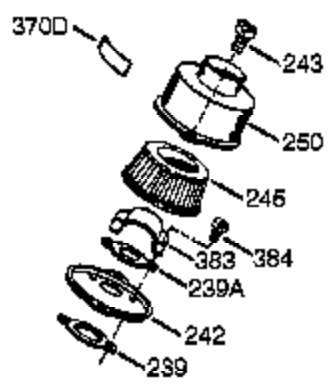

Ref #	Part Number	Qty	Description
	1 0	1	Cylinder (Order S/B if replacement is needed)
16B	490291A	1	Air Vane
19	570707	1	Extension Spring
24	530110	1	Ball Bearing
29A	530104A	1	Cartridge Bearing
29	530150	1	Needle Bearing & Liner Set (37 Needle s)
30	290607	1	Crankshaft
33A	570644	1	Cover Plate
34A	650579	4	Screw, Torx T-25, 10-24 x 1/2"
41	310283A	1	Piston & Pin Ass'y. (Incl. 43)
42	310289	2	Ring Set
43	310167	2	Piston Pin Retaining Ring
45	310235B	1	Connecting Rod Ass'y. (Incl. 29, 29A, & 46)
46	650633	4	Connecting Rod Bolt
69A	510323A	1	* Cover Plate Gasket
69	510292A	1	* Cylinder Cover Gasket
75	510319	2	Oil Seal
77	530105	1	Cartridge Bearing
89A	611032	1	Adapter Sleeve
90	611066	1	Flywheel
92	650815	1	Belleville Washer
93	650390	1	Flywheel Nut
100	34443B	1	Solid State Ignition (Incl. 101)
101	610118	1	Spark Plug Cover
103	651007	2	Screw, Torx T-15, 10-24 x 15/16"
119	510274A	1	* Cylinder Head Gasket
120	250240B	1	Cylinder Head
131	650477	5	Screw, Torx T-30, 1/4-20 x 3/4"
135	611049	1	Resistor Spark Plug (RCJ8Y)
163	650838	1	Washer
169	510325A	1	* Compression Release Cover Gasket
172A	570708	1	Compression Release Cover
174	650579	1	Screw, Torx T-25, 10-24 x 1/2"
177	650959	2	Screw, 5/32 Allen, 1/4-20 x 1"
184	510326A	2	* Carburetor Gasket
186	490322	1	Governor Link
187	570438A	1	Spacer
216	570645	1	R.P.M. Adjusting Lever
257	650911	4	Screw, Torx T-30, 1/4-20 x 5/8"
258	350422	1	Blower Housing Base (Incl. 75)
260	350437	1	Blower Housing
261	650737	4	Screw, 1/4-20 x 1/2"
274	510207A	1	* Exhaust Gasket
277	650869	2	Screw, 1/4-20 x 2-3/4"
285	590551A	1	Starter Cup
287	650926	3	Screw, 8-32 x 21/64"
325	29443	1	Wire Clip
330	611164A	1	Wire Harness
370A	36261	1	Lubrication Decal
370K	36695	1	Starter Decal
380	640092	1	Carburetor (Incl. 184)
390	590743	1	Rewind Starter
400	510324B	1	* Gasket Set (Incl. items marked PK i n notes) Incl. (1) each of part #'s 510207A, 510274A, 510292A, 510323A, 510325A, 510326A, 510346A, and (2) of part # 510110A