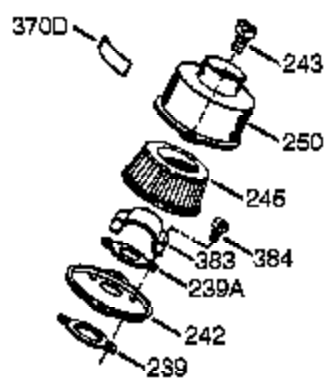

Ref #	Part Number	Qty	Description
	1 0	1	Cylinder (Order S/B if replacement is needed)
16B	490291A	1	Air Vane
19	570707	1	Extension Spring
24	530110	1	Ball Bearing
29	530150	1	Needle Bearing & Liner Set (37 Needle s)
29A	530104A	1	Cartridge Bearing
30	290607	1	Crankshaft
33A	570644	1	Cover Plate
34A	650579	4	Screw, T-25, 10-24 x 1/2"
41	310283A	1	Piston & Pin Ass'y. (Incl. 43)
42	310289	2	Ring Set
43	310167	2	Piston Pin Retaining Ring
45	310235B	1	Connecting Rod Ass'y. (Incl. 29, 29A, & 46)
46	650633	4	Connecting Rod Bolt
69	510292A	1	* Cylinder Cover Gasket
69A	510323A	1	* Cover Plate Gasket
75	510319	2	Oil Seal
77	530105	1	Cartridge Bearing
89A	611032	1	Adapter Sleeve
90	611066	1	Flywheel
92	650815	1	Belleville Washer
93	650390	1	Flywheel Nut
100	34443B	1	Solid State Ignition (Incl. 101)
101	610118	1	Spark Plug Cover
103	651007	2	Screw, T-15, 10-24 x 15/16"
119	510274A	1	* Cylinder Head Gasket
120	250240B	1	Cylinder Head
131	650477	5	Screw, T-30, 1/4-20 x 3/4"
135	611049	1	Resistor Spark Plug (RCJ8Y)
163	650838	1	Washer
169	510325A	1	* Compression Release Cover Gasket
172A	570708	1	Compression Release Cover
174	650579	1	Screw, T-25, 10-24 x 1/2"
177	650959	2	Screw, 5/32, 1/4-20 x 1"
184	510326A	2	* Carburetor Gasket
186	490322	1	Governor Link
187	570438A	1	Spacer
216	570645	1	R.P.M. Adjusting Lever
257	650911	4	Screw, T-30, 1/4-20 x 5/8"
258	350422	1	Blower Housing Base (Incl. 75)
260	350437	1	Blower Housing
261	650737	4	Screw, 1/4-20 x 1/2"
274	510207A	1	* Exhaust Gasket
285	590551A	1	Starter Cup
287	650926	3	Screw, 8-32 x 21/64"
325	29443	1	Wire Clip
330	611164A	1	Wire Harness
370K	36695	1	Starter Decal
380	640092A	1	Carburetor (Incl. 184)
390	590743	1	Rewind Starter
400	510324B	1	* Gasket Set (Incl. items marked PK i n notes)

Ref #	Part Number	Qty	Description
275	390330	1	Muffler (Incl. 274 & 277)
277A	650869	2	Screw, 1/4-20 x 2-3/4"
383	570434	1	Carburetor Baffle
384	650431	2	Screw, T-25, 10-32 x 5/8"
420	730227A	1	2-Cycle Oil (8 oz.)