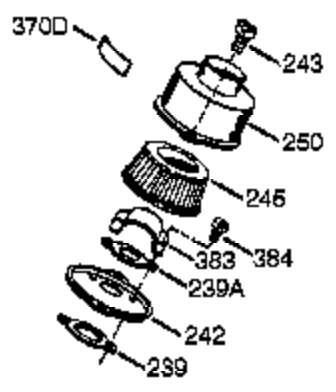

Ref #	Part Number	Qty	Description
275	390330	1	Muffler (Incl. 274 & 277)
277A	650869	2	Screw, 1/4-20 x 2-3/4"
383	570434	1	Carburetor Baffle
384	650431	2	Screw, T-25, 10-32 x 5/8"
420	730227A	1	2-Cycle Oil (8 oz.)