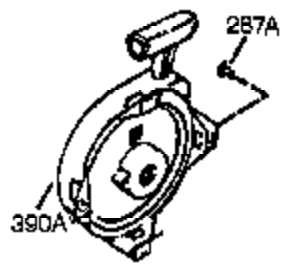

Ref #	Part Number	Qty	Description
	1 0	1	Cylinder (Order S/B if replacement is needed)
16B	490291A	1	Air Vane
19	570707	1	Extension Spring
24	530110	1	Ball Bearing
29	530150	1	Needle Bearing & Liner Set (37 Needle s)
29A	530104A	1	Cartridge Bearing
30	290607	1	Crankshaft
33A	570644	1	Cover Plate
34A	650579	4	Screw, T-25, 10-24 x 1/2"
41	310283A	1	Piston & Pin Assembly (Incl. 43)
42	310289	2	Ring Set
43	310167	2	Piston Pin Retaining Ring
45	310235B	1	Connecting Rod Ass'y. (Incl. 29, 29A, & 46)
46	650633	4	Connecting Rod Bolt
69	510292A	1	* Cylinder Cover Gasket
69A	510323A	1	* Cover Plate Gasket
75	510319	2	Oil Seal
77	530105	1	Cartridge Bearing
89A	611032	1	Adapter Sleeve
90	611066	1	Flywheel
92	650815	1	Belleville Washer
93	650390	1	Flywheel Nut
100	34443B	1	Solid State Ignition (Incl. 101)
101	610118	1	Spark Plug Cover
103	651007	2	Screw, T-15, 10-24 x 15/16"
119	510274A	1	* Cylinder Head Gasket
120	250240B	1	Cylinder Head
131	650477	5	Screw, T-30, 1/4-20 x 3/4"
135	611049	1	Resistor Spark Plug (RCJ8Y)
163	650838	1	Washer
169	510325A	1	* Compression Release Cover Gasket
172A	570708	1	Compression Release Cover
174	650579	1	Screw, T-25, 10-24 x 1/2"
177	650959	2	Screw, 5/32, 1/4-20 x 1"
184	510326A	2	* Carburetor Gasket
186	490322	1	Governor Link
187	570438A	1	Spacer
216	570645	1	R.P.M. Adjusting Lever
257	650911	4	Screw, T-30, 1/4-20 x 5/8"
258	350422	1	Blower Housing Base (Incl. 75)
260	350437	1	Blower Housing
261	650737	4	Screw, 1/4-20 x 1/2"
274	510207A	1	* Exhaust Gasket
285	590551A	1	Starter Cup
287	650926	3	Screw, 8-32 x 21/64"
325	29443	1	Wire Clip
330	611164A	1	Wire Harness
370K	36695	1	Starter Decal
380	640092A	1	Carburetor (Incl. 184)
390	590743	1	Rewind Starter (Note: This engine could have been built with the 597712 starter)
400	510324B	1	* Gasket Set (Incl. items marked PK i n notes)