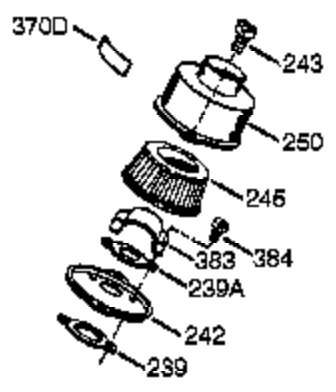

Ref #	Part Number	Qty	Description
239	35815	1	Air Cleaner Gasket
275	390341	1	Muffler
370	36261	1	Lubrication Decal
383	570434	1	Spit Cup
384	650431	2	Screw, Torx T-25, 10-32 x 5/8"
420	730227A	1	2-Cycle Oil (8 oz.)
900	0		Replacement Engine - None
900	0		Replacement S/B 710574, order from 71 -999