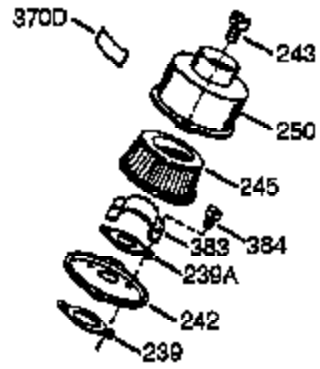

Ref #	Part Number	Qty	Description
395	88941	1	Electric Starter Motor (120 Volt) (Optional)
400	510324B	1	* Gasket Set (Incl. items marked PK in notes) Incl. (1) each of part #'s 510207A, 510274A, 510292A, 510323A, 510325A, 510326A, 510346A, and (2) of part # 510110A