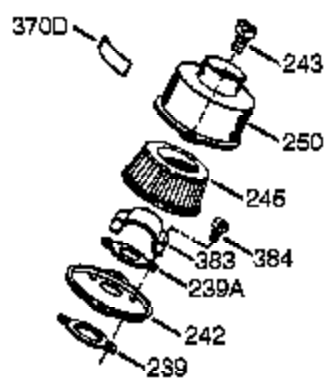

Ref #	Part Number	Qty	Description
	1 0	1	Cylinder (Order S/B if replacement is needed)
16B	490291A	1	Air Vane
19	570707	1	Extension Spring
24	530110	1	Ball Bearing
29A	530104A	1	Cartridge Bearing
29	530150	1	Needle Bearing & Liner Set (37 Needle s)
30	290607	1	Crankshaft
33A	570644	1	Cover Plate
34A	650579	4	Screw, Torx T-25, 10-24 x 1/2"
41	310283A	1	Piston & Pin Ass'y. (Incl. 43)
42	310190	2	Ring Set
43	310167	2	Piston Pin Retaining Ring
45	310235B	1	Connecting Rod Ass'y. (Incl. 29, 29A, & 46)
46	650633	4	Connecting Rod Bolt
69	510292A	1	* Cylinder Cover Gasket
69A	510323A	1	* Cover Plate Gasket
75	510319	2	Oil Seal
77	530105	1	Cartridge Bearing
89A	611032	1	Adapter Sleeve
90	611066	1	Flywheel
92	650815	1	Belleville Washer
93	650390	1	Flywheel Nut
100	34443A	1	Solid State Ignition (Incl. 101)
101	610118	1	Spark Plug Cover
103	651007	2	Screw, Torx T-15, 10-24 x 15/16"
119	510274A	1	* Cylinder Head Gasket
120	250240B	1	Cylinder Head
131	650477	5	Screw, Torx T-30, 1/4-20 x 3/4"
135	611049	1	Resistor Spark Plug (RCJ8Y)
163	650838	1	Washer
169	510325A	1	* Compression Release Cover Gasket
172A	570708	1	Compression Release Cover
174	650579	1	Screw, Torx T-25, 10-24 x 1/2"
177	650959	2	Screw, 5/32 Allen, 1/4-20 x 1"
184	510326A	2	* Carburetor Gasket
186	490322	1	Governor Link
187	570438A	1	Spacer
216	570645	1	R.P.M. Adjusting Lever
257	650911	4	Screw, Torx T-30, 1/4-20 x 5/8"
258	350422	1	Blower Housing Base (Incl. 75)
260	350437	1	Blower Housing
261	650737	4	Screw, 1/4-20 x 1/2"
274	510207A	1	* Exhaust Gasket
277	650869	2	Screw, 1/4-20 x 2-3/4"
285	590551A	1	Starter Cup
287	650926	3	Screw, 8-32 x 21/64"
325	29443	1	Wire Clip
330	611164A	1	Wire Harness
350	570629A	1	Primer Assembly
351	32180C	1	Primer Line
370	36261	1	Lubrication Decal
380	632714	1	Carburetor (Incl. 184)
390	590743	1	Rewind Starter
400	510324B	1	* Gasket Set (Incl. items marked PK i n notes) Incl. (1) each of part #'s 510207A, 510274A, 510292A, 510323A, 510325A, 510326A, 510346A, and (2) of part # 510110A