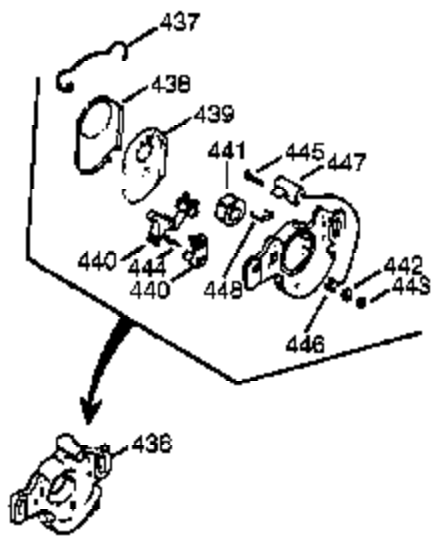

Ref #	Part Number	Qty	Description
239	35815	1	Air Cleaner Gasket
275	390330	1	Muffler (Incl. 274 & 277)
383	570434	1	Carburetor Baffle
384	650431	2	Screw, Torx T-25, 10-32 x 5/8"
900	0		Replacement engine - None
900	0		Replacement S/B 710569, order from 71 -999