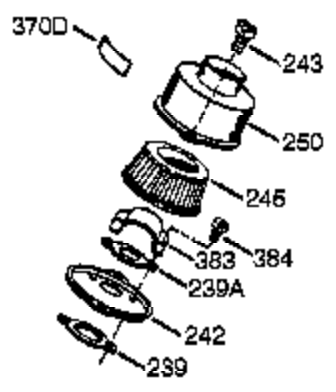

Ref #	Part Number	Qty	Description
239	35815	1	Air Cleaner Gasket
275	390330	1	Muffler (Incl. 274 & 277)
383	570434	1	Carburetor Baffle
384	650431	2	Screw, Torx T-25, 10-32 x 5/8"
900	0		Replacement engine - None
900	0		Replacement S/B 710569, order from 71 -999