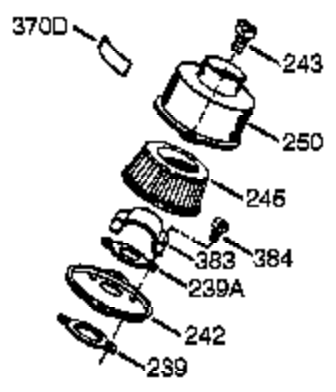

Ref #	Part Number	Qty	Description
239	35815	1	Air Cleaner Gasket
275	390330	1	Muffler (Incl. 274 & 277)
383	570434	1	Carburetor Baffle
384	650431	2	Screw, Torx T-25, 10-32 x 5/8"
420	730227A	1	2-Cycle Oil (8 oz.)