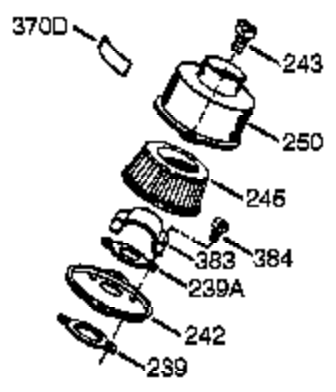

Ref #	Part Number	Qty	Description
	1 0	1	Cylinder (Order S/B if replacement is needed)
16B	490291A	1	Air Vane
19	570707	1	Extension Spring
24	530110	1	Ball Bearing
29A	530104A	1	Cartridge Bearing
29	530150	1	Needle Bearing & Liner Set (37 Needle s)
30	290680	1	Crankshaft
33A	570644	1	Cover Plate
34A	650579	4	Screw, Torx T-25, 10-24 x 1/2"
41	310283A	1	Piston & Pin Ass'y. (Incl. 43)
42	310289	2	Ring Set
43	310167	2	Piston Pin Retaining Ring
45	310235B	1	Connecting Rod Ass'y. (Incl. 29, 29A, & 46)
46	650633	4	Connecting Rod Bolt
69	510292A	1	* Cylinder Cover Gasket
69A	510323A	1	* Cover Plate Gasket
75	510319	2	Oil Seal
77	530105	1	Cartridge Bearing
89A	611032	1	Adapter Sleeve
90	611066	1	Flywheel
92	650815	1	Belleville Washer
93	650390	1	Flywheel Nut
100	34443B	1	Solid State Ignition (Incl. 101)
101	610118	1	Spark Plug Cover
103	651007	2	Screw, Torx T-15, 10-24 x 15/16"
119	510274A	1	* Cylinder Head Gasket
120	250240B	1	Cylinder Head
131	650477	5	Screw, Torx T-30, 1/4-20 x 3/4"
135	611049	1	Resistor Spark Plug (RCJ8Y)
163	650838	1	Washer
169	510325A	1	* Compression Release Cover Gasket
172A	570708	1	Compression Release Cover
174	650579	1	Screw, Torx T-25, 10-24 x 1/2"
177	650959	2	Screw, 5/32 Allen, 1/4-20 x 1"
184	510326A	2	* Carburetor Gasket
186	490322	1	Governor Link
187	570438A	1	Spacer
216	570645	1	R.P.M. Adjusting Lever
239	35815	1	Air Cleaner Gasket
257	650911	4	Screw, Torx T-30, 1/4-20 x 5/8"
258	350422	1	Blower Housing Base (Incl. 75)
260	350437	1	Blower Housing
261	650737	4	Screw, 1/4-20 x 1/2"
274	510207A	1	* Exhaust Gasket
277	650869	2	Screw, 1/4-20 x 2-3/4"
285	590551A	1	Starter Cup
287	650926	3	Screw, 8-32 x 21/64"
325	29443	1	Wire Clip
330	611255	1	Wire Harness
370K	36695	1	Starter Decal
380	640090	1	Carburetor (Incl. 184)
390	590743	1	Rewind Starter
400	510324B	1	* Gasket Set (Incl. items marked PK i n notes) Incl. (1) each of part #'s 510207A, 510274A, 510292A, 510323A, 510325A, 510326A, 510346A, and (2) of part # 510110A