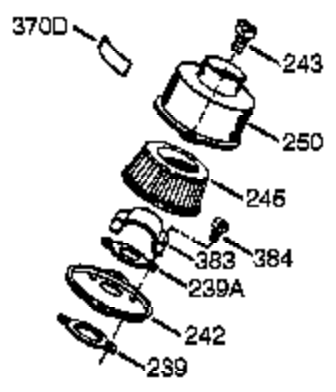

| Ref # | Part Number | Qty | Description |
|-------|-------------|-----|---------------------------|
| 239A | 35815 | 1 | Air Cleaner Gasket |
| 275 | 390330 | 1 | Muffler (Incl. 274 & 277) |
| 277A | 650869 | 2 | Screw, 1/4-20 x 2-3/4" |
| 383 | 570434 | 1 | Carburetor Baffle |
| 384 | 650431 | 2 | Screw, T-25, 10-32 x 5/8" |
| 420 | 730227A | 1 | 2-Cycle Oil (8 oz.) |