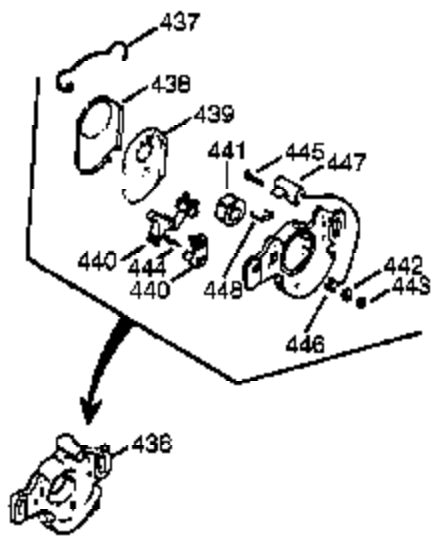

| Ref # | Part Number | Qty | Description |
|-------|-------------|-----|---------------------------|
| 239A | 35815 | 1 | Air Cleaner Gasket |
| 275 | 390330 | 1 | Muffler (Incl. 274 & 277) |
| 277A | 650869 | 2 | Screw, 1/4-20 x 2-3/4" |
| 383 | 570434 | 1 | Carburetor Baffle |
| 384 | 650431 | 2 | Screw, T-25, 10-32 x 5/8" |
| 420 | 730227A | 1 | 2-Cycle Oil (8 oz.) |